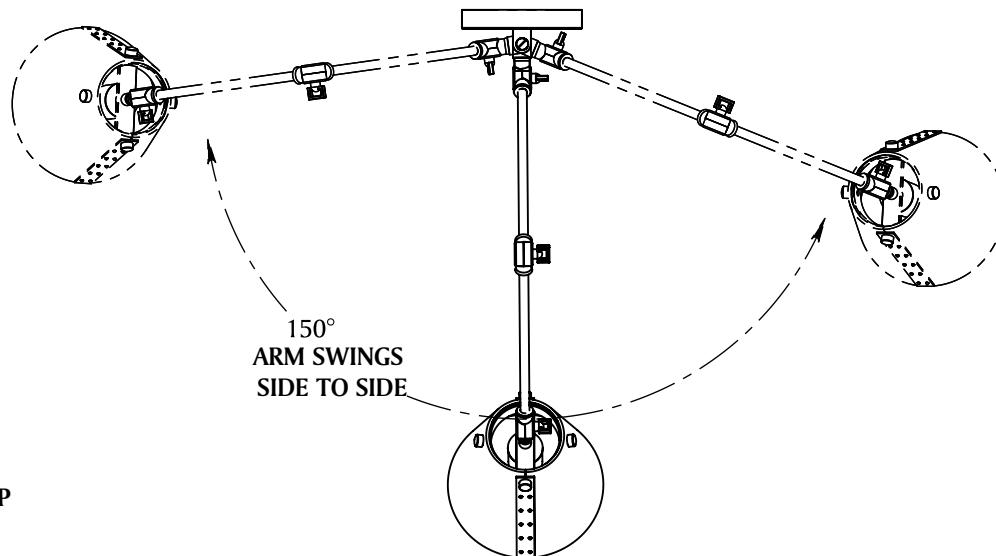

# ROOM

WWW.ROOMONLINE.COM

---

L'ARC SWIVEL SCONCE

LAMP: 32" L X 6" D; SHADE: 6"W X 6"H

GOATSKIN OR PARCHMENT; BRASS ARMS

ITEM NO. LI385

# MATERIA

SIDE

FRONT

TOP

## L'ARC SWIVEL

The L'Arc Swivel sconce was designed with maximum configurability in mind. The brass arms swivel side to side on the solid brass canopy, while the three brass elbows articulate to shed light exactly where you want it. The L'Arc Swivel sconce is available in four brass finishes, and may be ordered with either calfskin or goatskin parchment shades.

### DIMENSIONS:

Lamp: 32"l x 6"d

Shade: 6"x 6"

Canopy: 5" dia x .75"d