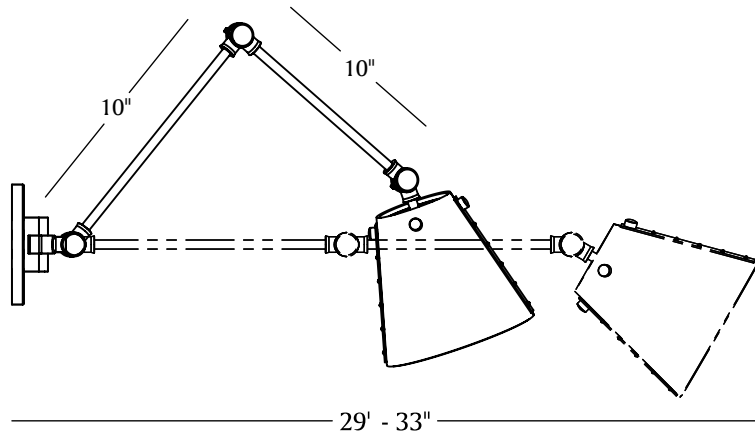

MATERIA

SIDE