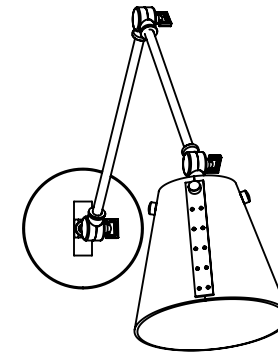

# ROOM

WWW.ROOMONLINE.COM

---

L'ARC SWIVEL SCONCE

LAMP: 32" L X 6" D; SHADE: 6"W X 6"H

GOATSKIN OR PARCHMENT; BRASS ARMS

ITEM NO. LI385

# MATERIA

SIDE

FRONT

TOP

## L'ARC SWIVEL

The L'Arc Swivel sconce was designed with maximum configurability in mind. The brass arms swivel side to side on the solid brass canopy, while the three brass elbows articulate to shed light exactly where you want it. The L'Arc Swivel sconce is available in four brass finishes, and may be ordered with either calfskin or goatskin parchment shades.

### DIMENSIONS:

Lamp: 32"l x 6"d

Shade: 6"x 6"

Canopy: 5" dia x .75"d