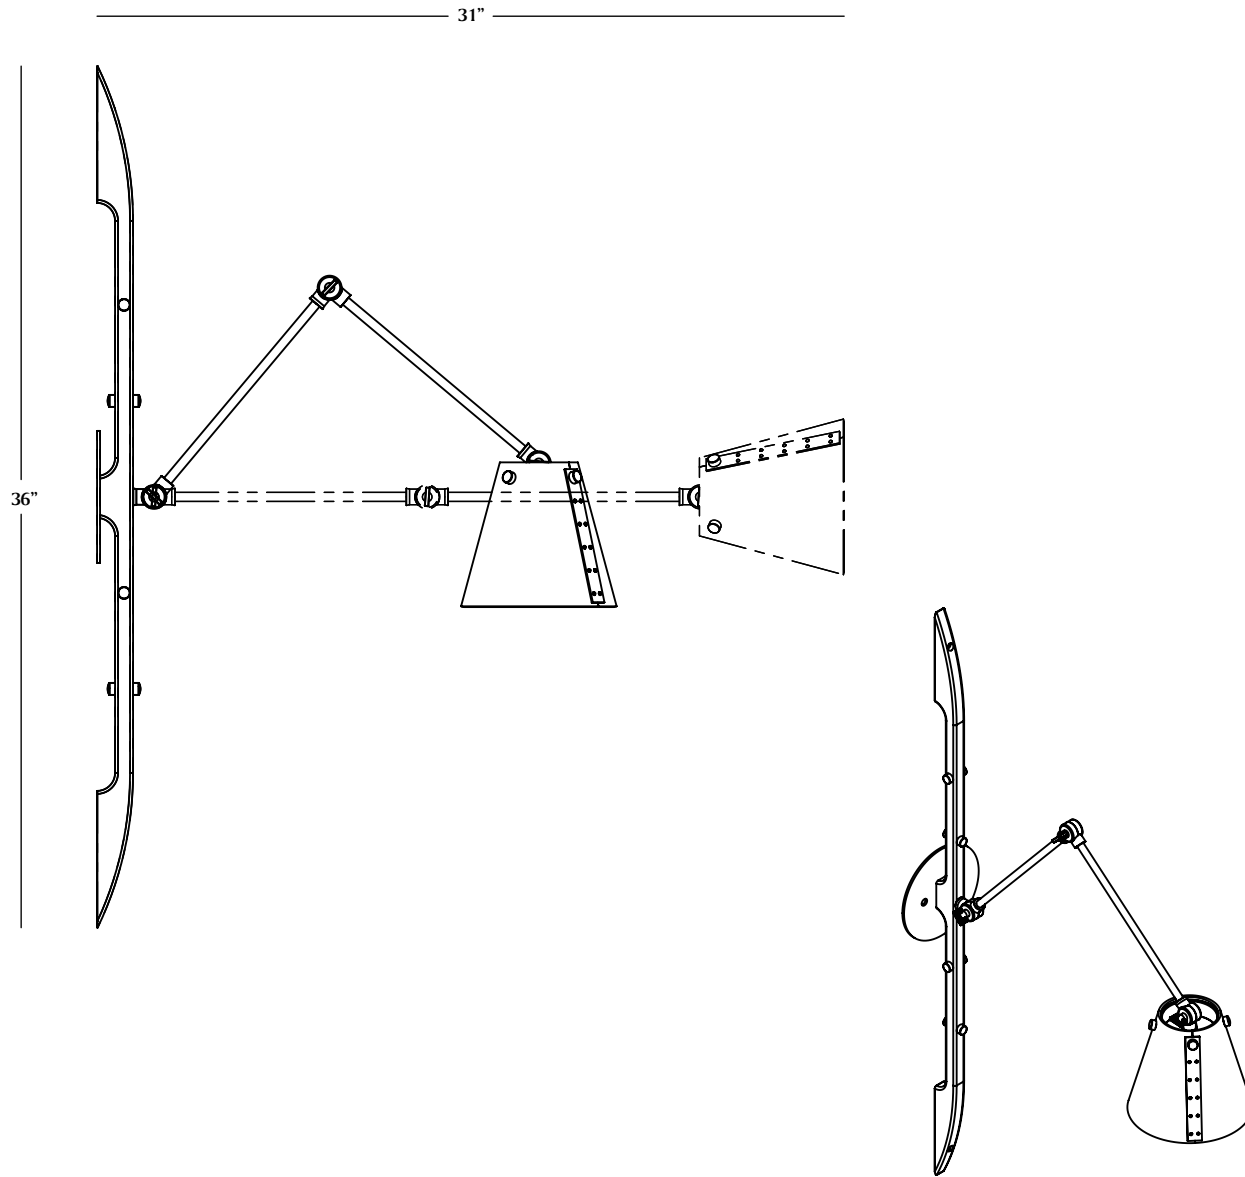

ROOM

WWW.ROOMONLINE.COM

L'ARC 36" SWIVEL SCONCE

LAMP: 31"W X 6"H ARMATURE: 36"W X 1.5"D X 3/4"H SHADE: 6"W X 6"H X 3"D

SHADES IN CALFSKIN OR GOATSKIN PARCHMENT; BRASS ARMS, WOODEN ARMATURE

ITEM NO. LI385

MATERIA

L'ARC 36" SWIVEL

The L'Arc 36" Swivel sconce, composed of solid brass, calfskin or parchment and American hardwood, swivels side to side on its wooden armature, while the three brass elbows bend fully to shed light exactly where you want it.

LEAD TIME:

Approx 8-10 weeks

LAMPING:

1x Materia G35 120V dimmable LED bulb

DIMENSIONS:

Lamp: 31" x 6"

Shade: 6" x 6"

Armature: 36" x 1.5" x 3/4"