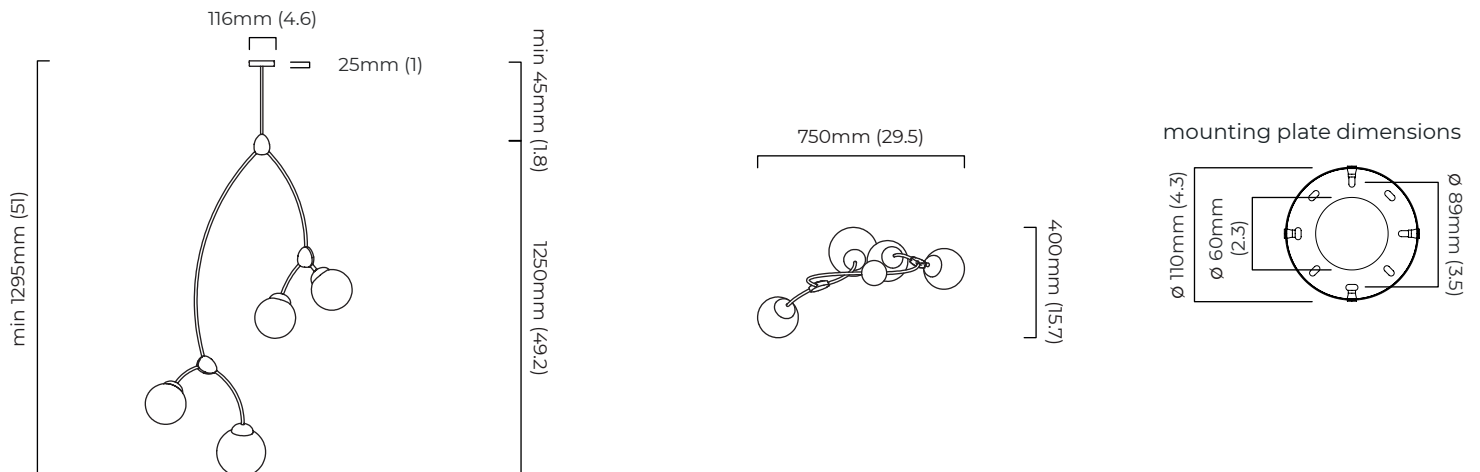

IVY VERTICAL 4 PENDANT

FINISH

bronze with bronze details and shiny opal glass
bronze with bronze details and smoked glass
bronze with satin brass details and shiny opal glass
bronze with satin brass details and smoked glass

DIMENSIONS (body of fixture)

750 x 400 x 1250 mm (w x d x h)

WEIGHT

6kg (13.2lbs)
please ensure ceiling structure is strong enough to support the weight of the light

OVERALL DROP

minimum 1295 mm
please specify the required overall drop from the ceiling to the bottom of the fitting (not adjustable on site)

ILLUMINATION

220-240v - 4 x E14 - 25w max (or 4.5w LED 2700k)
110-130v - 4 x E12 - 25w max (or 4.5w LED 2700k)

DIMMING

dimnable bulb required
trailing edge dimmable / phase cut (rotary dimmer) - standard
DALI option available (220-240v only)

CEILING ROSE / PLATE

round ceiling rose - $\varnothing$ 116 x 25 mm (dia x h)

CERTIFICATION

VIEW ON WEBSITE

*Diagrams are not to scale.