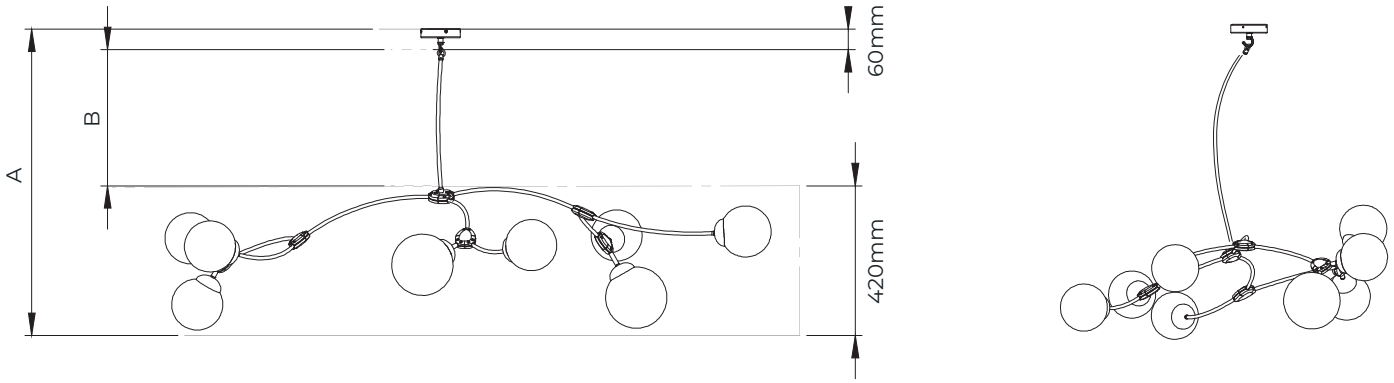

DIMENSIONS (body of fixture)

1800 x 1000 x 420 mm (w x d x h)

WEIGHT

12kg (26.5lbs)

please ensure ceiling structure is strong enough to support the weight of the light

OVERALL DROP

minimum 695 mm

supplied as per specifications – see page 2

CEILING ROSE / PLATE

round ceiling rose - \varnothing 116 x 25 mm (dia x h)

CERTIFICATION

VIEW ON WEBSITE

*Diagrams are not to scale.

IVY 8 PENDANT

DROP ROD CONFIGURATIONS

A (overall drop) mm	B (drop rod length) mm
730	250
780	300*
880	400
930	450*
980	500*
1030	550*
1080	600
1130	650*
1230	750*
1280	800
1330	850*
1430	950*
1480	1000*

A (overall drop) inches	B (drop rod length) inches
29	10
31	12*
35	16
36	18*
38	19*
41	22*
42	23
44	25*
49	30*
50	31
52	33*
56	37*
58	39*

Important information: drop rod length can not be adjusted on site.

* Certain lengths require multiple drop rod sections to achieve the overall drop of the light (see below).

*For any light specified with overall drop more than 1480mm in total, the suspension will be consisted of a straight drop rod section and curved section (example below).