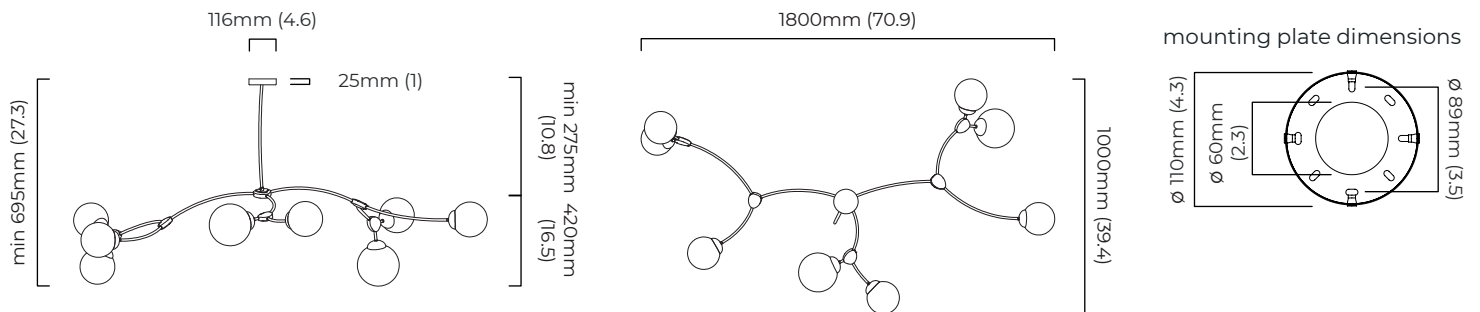

DIMENSIONS (body of fixture)

1800 x 1000 x 420 mm (w x d x h)

WEIGHT

12kg (26.5lbs)

please ensure ceiling structure is strong enough to support the weight of the light

OVERALL DROP

minimum 695 mm

supplied as per specifications – see page 2

CEILING ROSE / PLATE

round ceiling rose - \varnothing 116 x 25 mm (dia x h)

CERTIFICATION

VIEW ON WEBSITE

*Diagrams are not to scale.

IVY 8 PENDANT

DROP ROD CONFIGURATIONS

A (overall drop) mm	B (drop rod length) mm
730	250
780	300*
880	400
930	450*
980	500*
1030	550*
1080	600
1130	650*
1230	750*
1280	800
1330	850*
1430	950*
1480	1000*

A (overall drop) inches	B (drop rod length) inches
29	10
31	12*
35	16
36	18*
38	19*
41	22*
42	23
44	25*
49	30*
50	31
52	33*
56	37*
58	39*

Important information: drop rod length can not be adjusted on site.

* Certain lengths require multiple drop rod sections to achieve the overall drop of the light (see below).

*For any light specified with overall drop more than 1480mm in total, the suspension will be consisted of a straight drop rod section and curved section (example below).