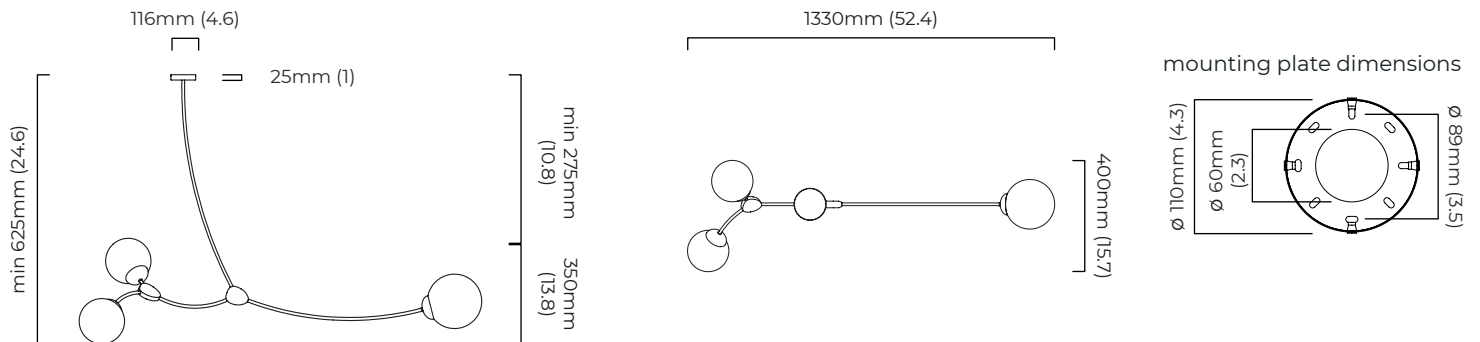

DIMENSIONS (body of fixture)

1330 x 400 x 350 mm (w x d x h)

WEIGHT

5kg (11lbs)

please ensure ceiling structure is strong enough to support the weight of the light

OVERALL DROP

minimum 625 mm

supplied as per specifications – see page 2

CEILING ROSE / PLATE

round ceiling rose - \varnothing 116 x 25 mm (dia x h)

CERTIFICATION

VIEW ON WEBSITE

*Diagrams are not to scale.

IVY 3 PENDANT

DROP ROD CONFIGURATIONS

A (overall drop) mm	B (drop rod length) mm
545	250
595	300*
645	350*
695	400*
795	500*
845	550*
895	600
945	650*
1045	750*
1095	800
1145	850*
1245	950*
1295	1000*
1345	1050*

A (overall drop) inches	B (drop rod length) inches
21.5	10
23.5	12*
25	14*
27	16*
31	19*
33	22*
35	23.5
37	25.5*
41	30*
43	31.5
45	33.5*
49	37.5*
51	39*
53	41*

Important information: drop rod length can not be adjusted on site.

* Certain lengths require multiple drop rod sections to achieve the overall drop of the light (see below).

*For any light specified with overall drop more than 1480mm in total, the suspension will be consisted of a straight drop rod section and curved section (example below).