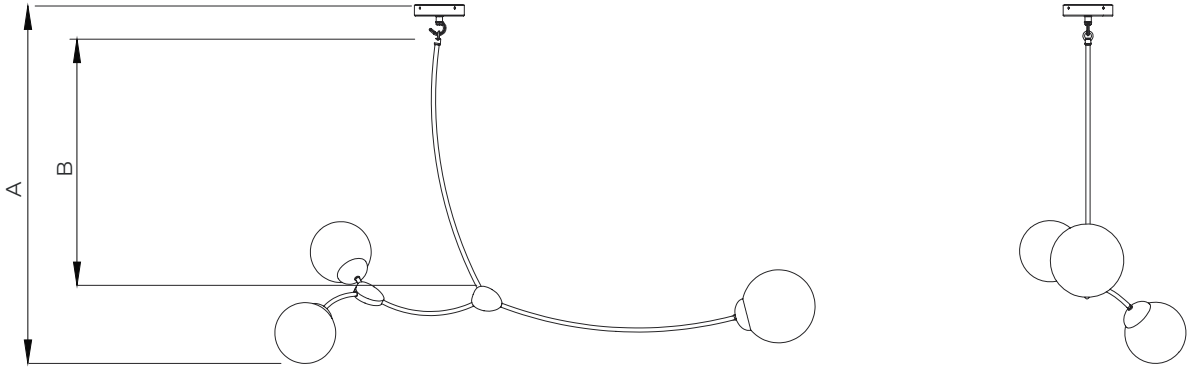

DIMENSIONS (body of fixture)

1330 x 400 x 350 mm (w x d x h)

WEIGHT

5kg (11lbs)

please ensure ceiling structure is strong enough to support the weight of the light

OVERALL DROP

minimum 625 mm

supplied as per specifications – see page 2

CEILING ROSE / PLATE

round ceiling rose - \varnothing 116 x 25 mm (dia x h)

CERTIFICATION

VIEW ON WEBSITE

*Diagrams are not to scale.

IVY 3 PENDANT

DROP ROD CONFIGURATIONS

A (overall drop) mm	B (drop rod length) mm
545	250
595	300*
645	350*
695	400*
795	500*
845	550*
895	600
945	650*
1045	750*
1095	800
1145	850*
1245	950*
1295	1000*
1345	1050*

A (overall drop) inches	B (drop rod length) inches
21.5	10
23.5	12*
25	14*
27	16*
31	19*
33	22*
35	23.5
37	25.5*
41	30*
43	31.5
45	33.5*
49	37.5*
51	39*
53	41*

Important information: drop rod length can not be adjusted on site.

* Certain lengths require multiple drop rod sections to achieve the overall drop of the light (see below).

*For any light specified with overall drop more than 1480mm in total, the suspension will be consisted of a straight drop rod section and curved section (example below).