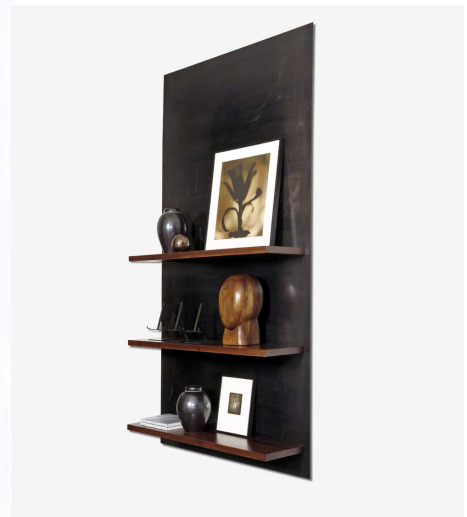

ROOM

WWW.ROOMONLINE.COM

HANGING SHELVES

39"W x 71"H x 16.5"D AS SHOWN

MADE TO ORDER IN ANY DIMENSIONS

SELECT FROM SEVERAL WOOD, METAL FINISHES

ITEM NO. OF37