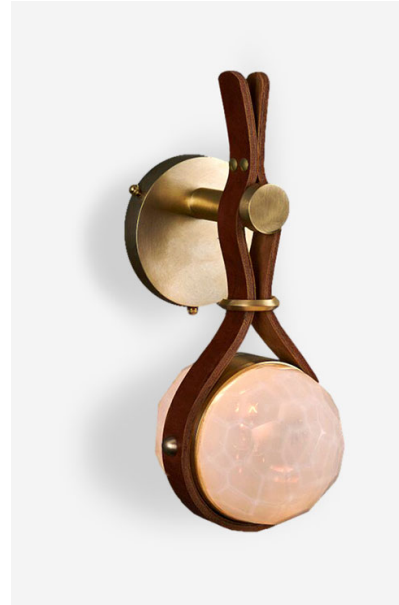

ROOM

WWW.ROOMONLINE.COM

GEODE WALL SCONCE

12" L X 5" H X 5" D. BACKPLATE 4.5" D

SHOWN HERE IN DISTRESSED DARK BROWN BRIDLED LEATHER WITH OPALINE WHITE GLASS GLOBE AND SATIN BRASS FINISH . AVAILABLE IN SEVERAL METAL FINISHES. GLASS AND LEATHER COLOR OPTIONS AVAILABLE

LAMPING: 60W FILAMENT BULB MAX., E26, INCLUDED

ITEM NO. LI40I