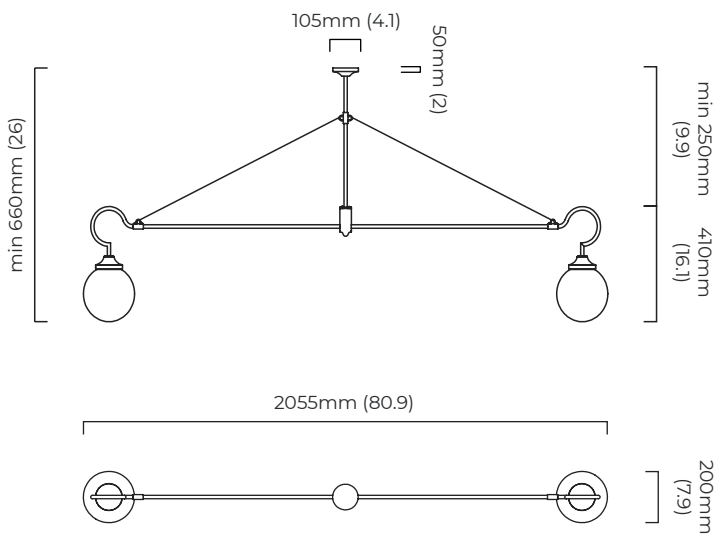

FINISH

antique brass with ribbed glass

DIMENSIONS (body of fixture)

2055 x 200 x 410 mm (w x d x h)

WEIGHT

5kg (11lbs)

please ensure ceiling structure is strong enough to support the weight of the light

OVERALL DROP

5kg (11lbs)

please ensure ceiling structure is strong enough to support the weight of the light

OVERALL DROP

minimum 660 mm

supplied with 1000mm drop rod (12.7mm dia) as standard (adjustable on site)

ILLUMINATION

CERTIFICATION

mounting plate dimensions

DALI converter dimensions

*Diagrams are not to scale.

FLOREN PENDANT TWO - DALI-B

FINISH

antique brass with ribbed glass

DIMENSIONS (body of fixture)

2055 x 200 x 410 mm (w x d x h)

WEIGHT

5kg (11lbs)

please ensure ceiling structure is strong enough to support the weight of the light

OVERALL DROP

minimum 645 mm

supplied with 1000mm drop rod (12.7mm dia) as standard (adjustable on site)