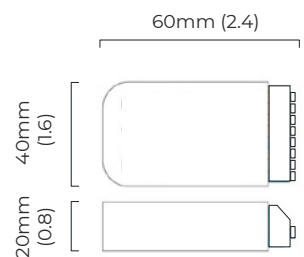

DALI converter dimensions

*Diagrams are not to scale.