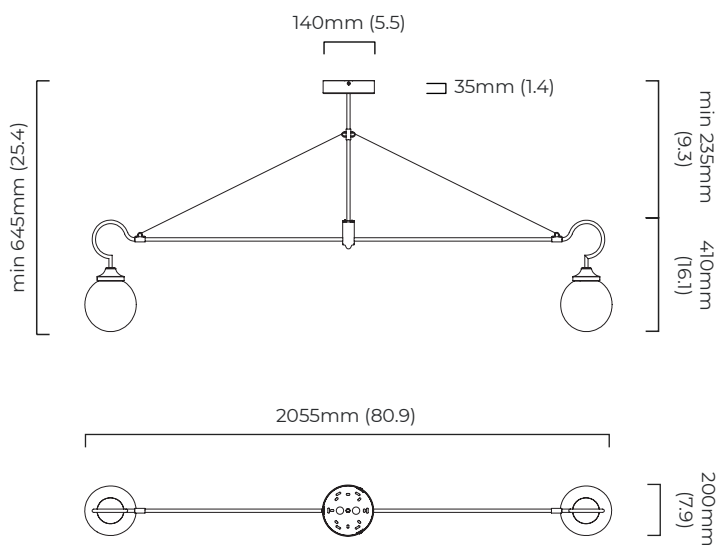

FLOREN PENDANT TWO - DALI-B

FINISH

antique brass with ribbed glass

DIMENSIONS (body of fixture)

2055 x 200 x 410 mm (w x d x h)

WEIGHT

5kg (11lbs)

please ensure ceiling structure is strong enough to support the weight of the light

OVERALL DROP

minimum 645 mm

supplied with 1000mm drop rod (12.7mm dia) as standard (adjustable on site)

ILLUMINATION

220-240v - 2 x E27 - 60w max (or 8w LED 2700k)

DALI converter to be installed in the ceiling rose

DIMMING

dimnable bulb required

DALI compatible

CEILING ROSE / PLATE

round ceiling rose - $\varnothing$ 140 x 35 mm (dia x h)

CERTIFICATION