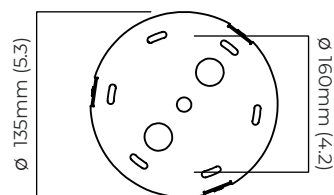

mounting plate dimensions