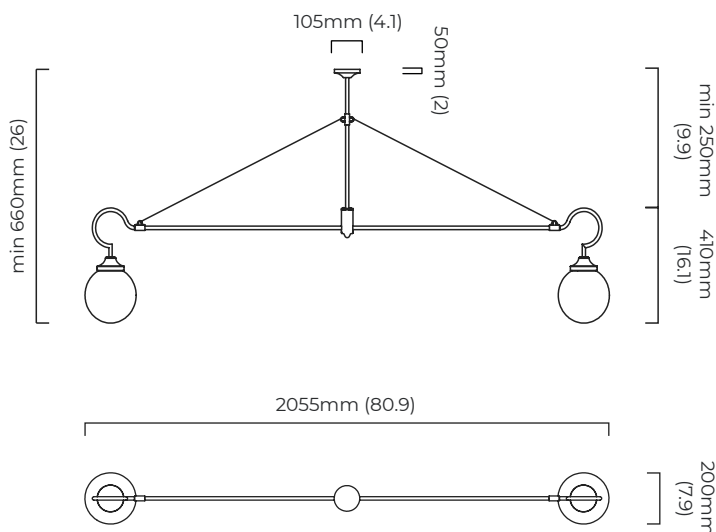

FINISH

antique brass with ribbed glass

DIMENSIONS (body of fixture)

2055 x 200 x 410 mm (w x d x h)

WEIGHT

5kg (11lbs)

please ensure ceiling structure is strong enough to support the weight of the light

OVERALL DROP

minimum 660 mm

supplied with 1000mm drop rod (12.7mm dia) as standard (adjustable on site)

ILLUMINATION

220-240v - 2 x E27 - 60w max (or 8w LED 2700k)

110-130v - 2 x E26 - 60w max (or 8w LED 2700k)

DIMMING

dimnable bulb required

trailing edge dimmable / phase cut (rotary dimmer) - standard

DALI option available (220-240v only)

CEILING ROSE / PLATE

round ceiling rose - \varnothing 105 x 50 mm (dia x h)

CERTIFICATION

mounting plate dimensions

*Diagrams are not to scale.

FLOREN PENDANT TWO - DALI-A

FINISH

antique brass with ribbed glass

DIMENSIONS (body of fixture)

2055 x 200 x 410 mm (w x d x h)

WEIGHT