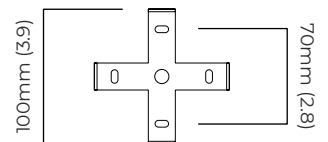

mounting plate dimensions