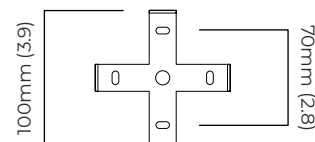

FINISH

antique brass with ribbed glass

DIMENSIONS (body of fixture)

2055 x 200 x 410 mm (w x d x h)

WEIGHT

5kg (11lbs)

please ensure ceiling structure is strong enough to support the weight of the light

OVERALL DROP

minimum 660 mm

supplied with 1000mm drop rod (12.7mm dia) as standard (adjustable on site)

ILLUMINATION

220-240v - 2 x E27 - 60w max (or 8w LED 2700k)

110-130v - 2 x E26 - 60w max (or 8w LED 2700k)

DIMMING

dimnable bulb required

trailing edge dimmable / phase cut (rotary dimmer) - standard

DALI option available (220-240v only)

CEILING ROSE / PLATE

round ceiling rose - \varnothing 105 x 50 mm (dia x h)

CERTIFICATION

mounting plate dimensions

*Diagrams are not to scale.

FLOREN PENDANT TWO - DALI-A

FINISH

antique brass with ribbed glass

DIMENSIONS (body of fixture)

2055 x 200 x 410 mm (w x d x h)

WEIGHT