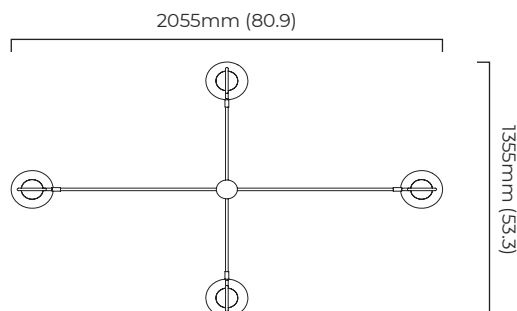

FINISH

antique brass with ribbed glass

DIMENSIONS (body of fixture)

2055 x 1355 x 410 mm (w x d x h)

WEIGHT

7kg (15.4lbs)

please ensure ceiling structure is strong enough to support the weight of the light

OVERALL DROP

minimum 660 mm

supplied with 1000mm drop rod (12.7mm dia) as standard (adjustable on site)

ILLUMINATION

220-240v - 4 x E27 - 60w max (or 8w LED 2700k)

110-130v - 4 x E26 - 60w max (or 8w LED 2700k)

DIMMING

dimnable bulb required

trailing edge dimmable / phase cut (rotary dimmer) - standard

DALI option available (220-240v only)

CEILING ROSE / PLATE

round ceiling rose - \varnothing 105 x 50 mm (dia x h)

CERTIFICATION

mounting plate dimensions

*Diagrams are not to scale.

FLOREN PENDANT FOUR - DALI-A

FINISH

antique brass with ribbed glass

DIMENSIONS (body of fixture)

2055 x 1355 x 410 mm (w x d x h)

WEIGHT