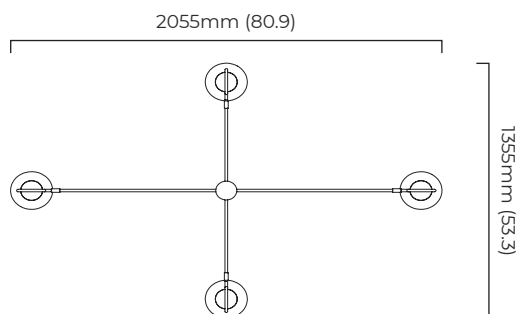

FINISH

antique brass with ribbed glass

DIMENSIONS (body of fixture)

2055 x 1355 x 410 mm (w x d x h)

WEIGHT

7kg (15.4lbs)

please ensure ceiling structure is strong enough to support the weight of the light

OVERALL DROP

CERTIFICATION

mounting plate dimensions

DALI converter dimensions

*Diagrams are not to scale.

FLOREN PENDANT FOUR - DALI-B

FINISH

antique brass with ribbed glass

DIMENSIONS (body of fixture)

2055 x 1355 x 410 mm (w x d x h)

WEIGHT

7kg (15.4lbs)

please ensure ceiling structure is strong enough to support the weight of the light

OVERALL DROP

minimum 645 mm

supplied with 1000mm drop rod (12.7mm dia) as standard (adjustable on site)