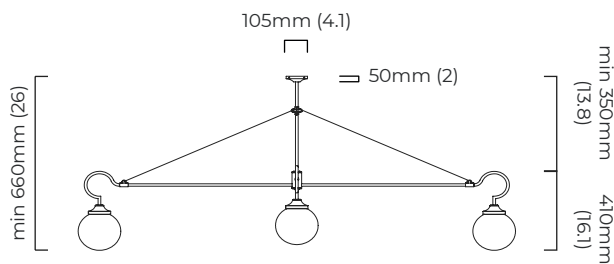

FINISH

antique brass with ribbed glass

DIMENSIONS (body of fixture)

2055 x 1355 x 410 mm (w x d x h)

WEIGHT

7kg (15.4lbs)

please ensure ceiling structure is strong enough to support the weight of the light

OVERALL DROP

minimum 660 mm

supplied with 1000mm drop rod (12.7mm dia) as standard (adjustable on site)

ILLUMINATION

220-240v - 4 x E27 - 60w max (or 8w LED 2700k)

110-130v - 4 x E26 - 60w max (or 8w LED 2700k)

DIMMING

dimnable bulb required

trailing edge dimmable / phase cut (rotary dimmer) - standard

DALI option available (220-240v only)

CEILING ROSE / PLATE

round ceiling rose - \varnothing 105 x 50 mm (dia x h)

CERTIFICATION

mounting plate dimensions

*Diagrams are not to scale.

FLOREN PENDANT FOUR - DALI-A

FINISH

antique brass with ribbed glass

DIMENSIONS (body of fixture)

2055 x 1355 x 410 mm (w x d x h)

WEIGHT