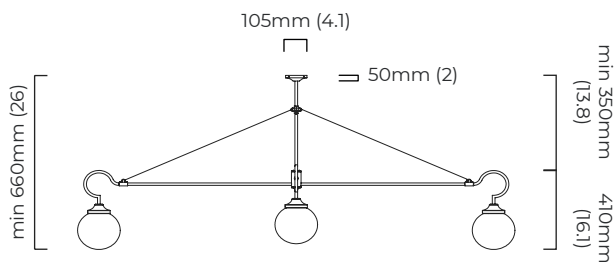

FLOREN PENDANT FOUR - DALI-A

FINISH

antique brass with ribbed glass

DIMENSIONS (body of fixture)

2055 x 1355 x 410 mm (w x d x h)

WEIGHT

7kg (15.4lbs)

please ensure ceiling structure is strong enough to support the weight of the light

OVERALL DROP

minimum 660 mm

supplied with 1000mm drop rod (12.7mm dia) as standard (adjustable on site)

ILLUMINATION

220-240v - 4 x E27 - 60w max (or 8w LED 2700k)

DALI converter to be installed in the cavity

DIMMING

dimnable bulb required

DALI compatible

CEILING ROSE / PLATE

round ceiling rose - $\varnothing$ 105 x 50 mm (dia x h)

CERTIFICATION