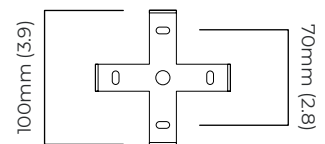

FINISH

antique brass with ribbed glass

DIMENSIONS (body of fixture)

2055 x 1355 x 410 mm (w x d x h)

WEIGHT

7kg (15.4lbs)

please ensure ceiling structure is strong enough to support the weight of the light

OVERALL DROP

minimum 660 mm

supplied with 1000mm drop rod (12.7mm dia) as standard (adjustable on site)

ILLUMINATION

220-240v - 4 x E27 - 60w max (or 8w LED 2700k)

110-130v - 4 x E26 - 60w max (or 8w LED 2700k)

DIMMING

dimnable bulb required

trailing edge dimmable / phase cut (rotary dimmer) - standard

DALI option available (220-240v only)

CEILING ROSE / PLATE

round ceiling rose - \varnothing 105 x 50 mm (dia x h)

CERTIFICATION

mounting plate dimensions

*Diagrams are not to scale.

FLOREN PENDANT FOUR - DALI-A

FINISH

antique brass with ribbed glass

DIMENSIONS (body of fixture)

2055 x 1355 x 410 mm (w x d x h)

WEIGHT