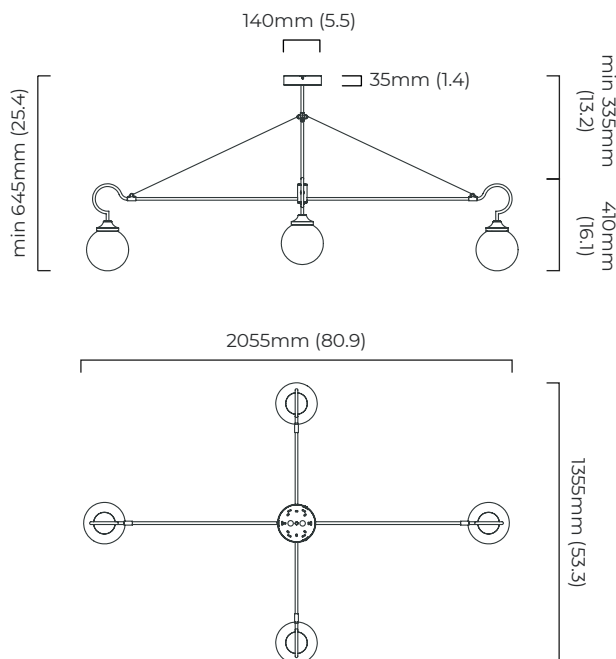

FLOREN PENDANT FOUR - DALI-B

FINISH

antique brass with ribbed glass

DIMENSIONS (body of fixture)

2055 x 1355 x 410 mm (w x d x h)

WEIGHT

7kg (15.4lbs)

please ensure ceiling structure is strong enough to support the weight of the light

OVERALL DROP

minimum 645 mm

supplied with 1000mm drop rod (12.7mm dia) as standard (adjustable on site)

ILLUMINATION

220-240v - 4 x E27 - 60w max (or 8w LED 2700k)

DALI converter to be installed in the ceiling rose

DIMMING

dimnable bulb required

DALI compatible

CEILING ROSE / PLATE

round ceiling rose - $\varnothing$ 140 x 35 mm (dia x h)

CERTIFICATION