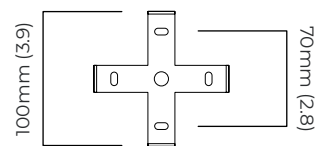

mounting plate dimensions