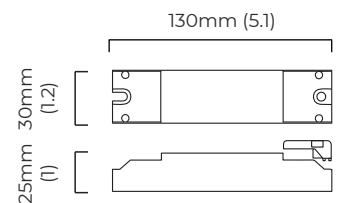

DALI converter dimensions