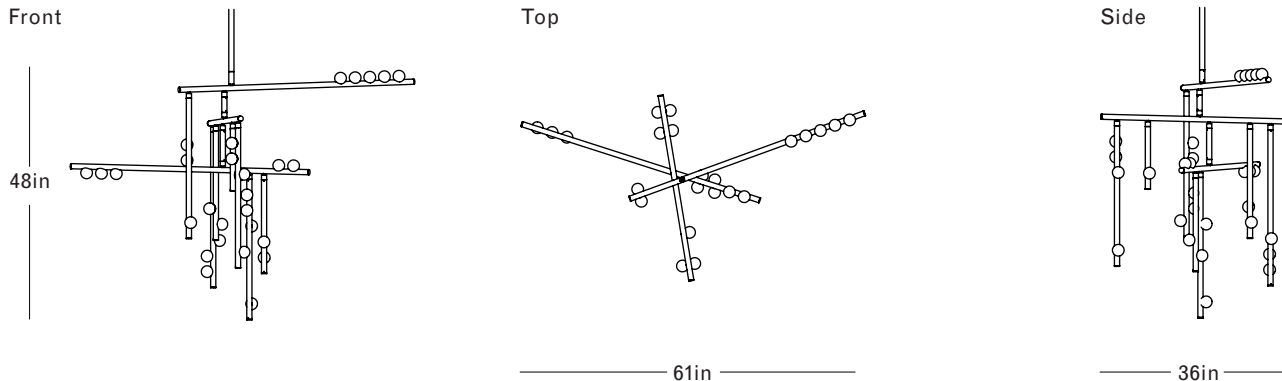

ROOM

WWW.ROOMONLINE.COM

DS.29.01 DROP SYSTEM CHANDELIER

61" W x 36"D x 48"H"

MATERIALS: BRASS TUBE IN MOTTLED BRASS, BRUSHED BRASS, TARNISHED NICKEL, OIL RUBBED BRONZE, AND LUNA, MOLD-BLOWN WHITE GLASS GLOBE

LAMPING: 12V LED, G4 SOCKET, 1.2W (20W HALOGEN EQUIVALENT)

ITEM NO. LI287

Finish Palette

Specifications

DIMENSIONS
 Height: 48in / 121cm
 Width: 61in / 156cm
 Depth: 36in / 90cm
 Minimum Drop: 53in / 132cm
 Weight: 58lb / 26kg*
 *Reinforced junction box required

SUSPENSION
 Illuminated and non-illuminated stems available, additional fees apply, see Stem Menu

CANOPY
 Ø5in x H3in

MATERIALS
 Brass, mold-blown glass

BULBS
 G4 / 12v / 1.2w / 2700k / dimmable LED, transformer provided
 Maximum Fixture Wattage: 34.8w*
 *Illuminated stems not included

 **UL** 
 UL, cUL (120V) Certified

Inspiration

Inspired by utilitarian rows of bare bulbs on New York City's subway and the work of Piet Mondrian, Lindsey challenged herself to be reductive in the number of unique elements in this collection. Using brass tubing and mold-blown mini glass globes, her goal was to find the wild spirit within a seemingly rigid form.