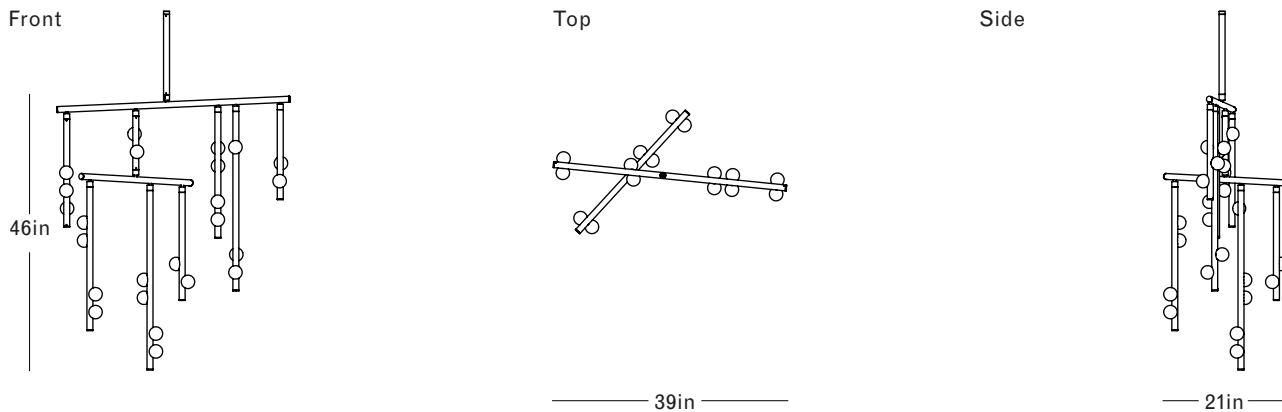

# ROOM

WWW.ROOMONLINE.COM

---

DS.24.02 DROP SYSTEM CHANDELIER

39" W X 21"D X 46"H"

MATERIALS: BRASS TUBE IN MOTTLED BRASS, BRUSHED BRASS, TARNISHED NICKEL, OIL RUBBED BRONZE, AND LUNA, MOLD-BLOWN WHITE GLASS GLOBE

LAMPING: 12V LED, G4 SOCKET, 1.2W (20W HALOGEN EQUIVALENT)

ITEM NO. LI287

Finish Palette

Specifications

DIMENSIONS

Height: 46in / 117cm  
 Width: 39in / 98cm  
 Depth: 21in / 52cm  
 Minimum Drop: 52in / 132cm  
 Weight: 48lb / 21kg

SUSPENSION

Illuminated and non-illuminated stems available, additional fees apply, see Stem Menu

CANOPY

Ø5in x H3in

MATERIALS

Brass, mold-blown glass

BULBS

G4 / 12v / 1.2w / 2700k / dimmable LED, transformer provided  
 Maximum Fixture Wattage: 28.8w\*  
 \*Illuminated stems not included

UL, cUL (120V) Certified

White Glass

Inspiration

Inspired by utilitarian rows of bare bulbs on New York City's subway and the work of Piet Mondrian, Lindsey challenged herself to be reductive in the number of unique elements in this collection. Using brass tubing and mold-blown mini glass globes, her goal was to find the wild spirit within a seemingly rigid form.