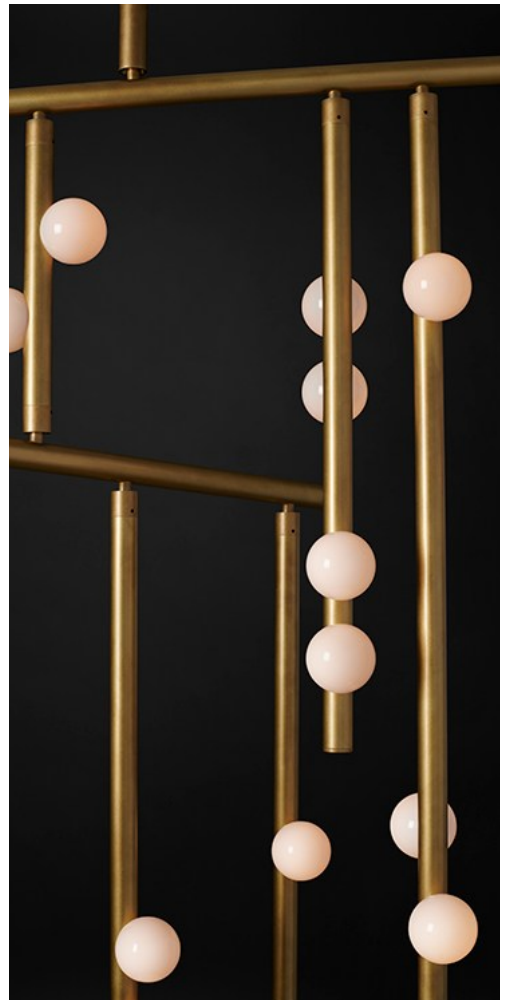

# ROOM

WWW.ROOMONLINE.COM

---

DS.24.02 DROP SYSTEM CHANDELIER

39" W X 21"D X 46"H"

MATERIALS: BRASS TUBE IN MOTTLED BRASS, BRUSHED BRASS, TARNISHED NICKEL, OIL RUBBED BRONZE, AND LUNA, MOLD-BLOWN WHITE GLASS GLOBE

LAMPING: 12V LED, G4 SOCKET, 1.2W (20W HALOGEN EQUIVALENT)

ITEM NO. LI287

Finish Palette

Specifications

DIMENSIONS

Height: 46in / 117cm  
 Width: 39in / 98cm  
 Depth: 21in / 52cm  
 Minimum Drop: 52in / 132cm  
 Weight: 48lb / 21kg

SUSPENSION

Illuminated and non-illuminated stems available, additional fees apply, see Stem Menu

CANOPY

Ø5in x H3in

MATERIALS

Brass, mold-blown glass

BULBS

G4 / 12v / 1.2w / 2700k / dimmable LED, transformer provided  
 Maximum Fixture Wattage: 28.8w\*  
 \*Illuminated stems not included

UL, cUL (120V) Certified

White Glass

Inspiration

Inspired by utilitarian rows of bare bulbs on New York City's subway and the work of Piet Mondrian, Lindsey challenged herself to be reductive in the number of unique elements in this collection. Using brass tubing and mold-blown mini glass globes, her goal was to find the wild spirit within a seemingly rigid form.