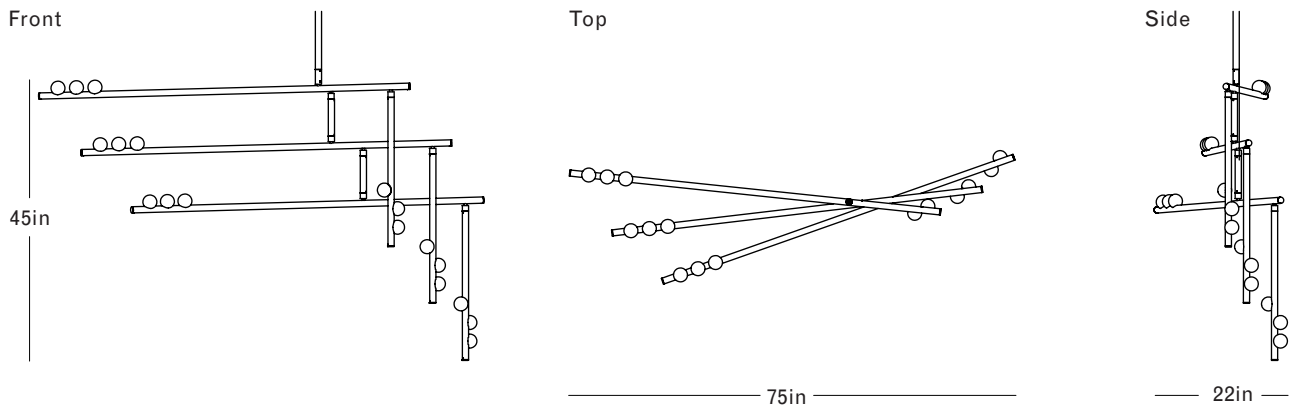

ROOM

WWW.ROOMONLINE.COM

DS.18.01 DROP SYSTEM CHANDELIER

75" W X 22"D X 45"H"

MATERIALS: BRASS TUBE IN MOTTLED BRASS, BRUSHED BRASS, TARNISHED NICKEL, OIL RUBBED BRONZE, AND LUNA, MOLD-BLOWN WHITE GLASS GLOBE

LAMPING: 12V LED, G4 SOCKET, 1.2W (20W HALOGEN EQUIVALENT)

ITEM NO. LI287

Finish Palette

Specifications

DIMENSIONS

Height: 45in / 115cm
 Width: 75in / 190cm
 Depth: 22in / 55cm
 Minimum Drop: 75in / 191cm
 Weight: 36lb / 16kg

SUSPENSION

Illuminated and non-illuminated stems available, additional fees apply, see Stem Menu

CANOPY

Ø5in x H3in

MATERIALS

Brass, mold-blown glass

BULBS

G4 / 12v / 1.2w / 2700k / dimmable LED, transformer provided
 Maximum Fixture Wattage: 21.6w*
 *Illuminated stems not included

UL, cUL (120V) Certified

White Glass

Inspiration

Inspired by utilitarian rows of bare bulbs on New York City's subway and the work of Piet Mondrian, Lindsey challenged herself to be reductive in the number of unique elements in this collection. Using brass tubing and mold-blown mini glass globes, her goal was to find the wild spirit within a seemingly rigid form.