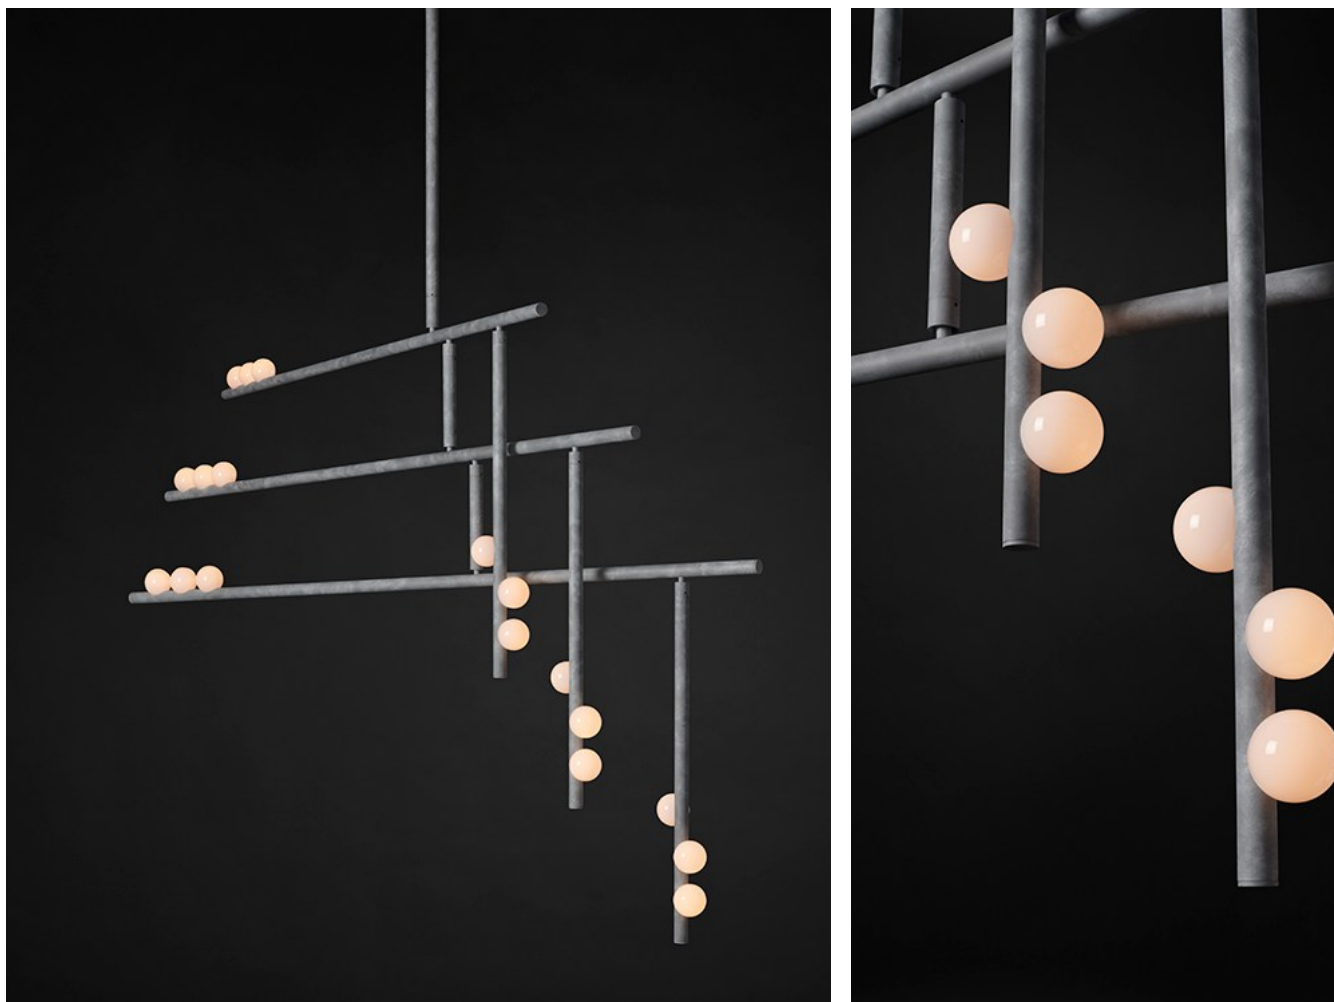

ROOM

WWW.ROOMONLINE.COM

DS.18.01 DROP SYSTEM CHANDELIER

75" W X 22"D X 45"H"

MATERIALS: BRASS TUBE IN MOTTLED BRASS, BRUSHED BRASS, TARNISHED NICKEL, OIL RUBBED BRONZE, AND LUNA, MOLD-BLOWN WHITE GLASS GLOBE

LAMPING: 12V LED, G4 SOCKET, 1.2W (20W HALOGEN EQUIVALENT)

ITEM NO. LI287

Finish Palette

Specifications

DIMENSIONS

Height: 45in / 115cm
 Width: 75in / 190cm
 Depth: 22in / 55cm
 Minimum Drop: 75in / 191cm
 Weight: 36lb / 16kg

SUSPENSION

Illuminated and non-illuminated stems available, additional fees apply, see Stem Menu

CANOPY

Ø5in x H3in

MATERIALS

Brass, mold-blown glass

BULBS

G4 / 12v / 1.2w / 2700k / dimmable LED, transformer provided
 Maximum Fixture Wattage: 21.6w*
 *Illuminated stems not included

UL, cUL (120V) Certified

White Glass

Inspiration

Inspired by utilitarian rows of bare bulbs on New York City's subway and the work of Piet Mondrian, Lindsey challenged herself to be reductive in the number of unique elements in this collection. Using brass tubing and mold-blown mini glass globes, her goal was to find the wild spirit within a seemingly rigid form.