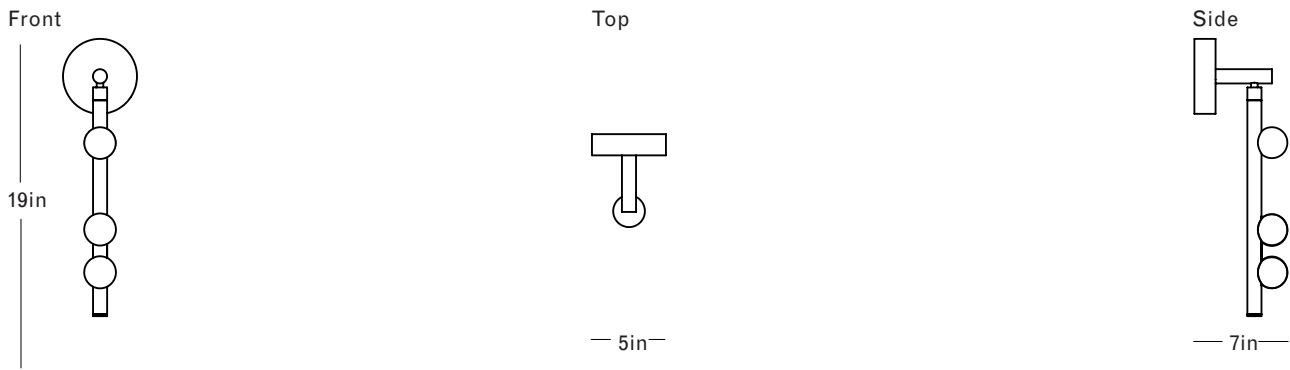

ROOM

WWW.ROOMONLINE.COM

DROP SYSTEM SCONCE DSS.O3.O1

DIMENSIONS: 5"W (5"D BACK PLATE) BY 7"D X 19"H

MATERIALS: BRASS TUBE IN MOTTLED BRASS, BRUSHED BRASS, TARNISHED NICKEL, OIL RUBBED BRONZE, AND LUNA, MOLD-BLOWN WHITE GLASS GLOBE

LAMPING: 12V LED, G4 SOCKET, 1.2W (20W HALOGEN EQUIVALENT)

ITEM NO. LI287

Finish Palette

Mottled Brass

Luna

Tarnished Nickel

Oil Rubbed Bronze

White Glass

Specifications

DIMENSIONS

Height: 19in / 48cm
 Width: 5in / 13cm
 Depth: 7in / 18cm
 Weight: 6lb / 3kg

MOUNTING

Ø5in x D1.5in Backplate with fixed post

MATERIALS

Brass, mold-blown glass

BULBS

G4 / 12v / 1.2w / 2700k / dimmable LED,
 transformer provided
 Maximum Fixture Wattage: 3.6w

UL, cUL (120V) Certified

Inspiration

Inspired by utilitarian rows of bare bulbs on New York City's subway and the work of Piet Mondrian, Lindsey challenged herself to be reductive in the number of unique elements in this collection. Using brass tubing and mold-blown mini glass globes, her goal was to find the wild spirit within a seemingly rigid form.