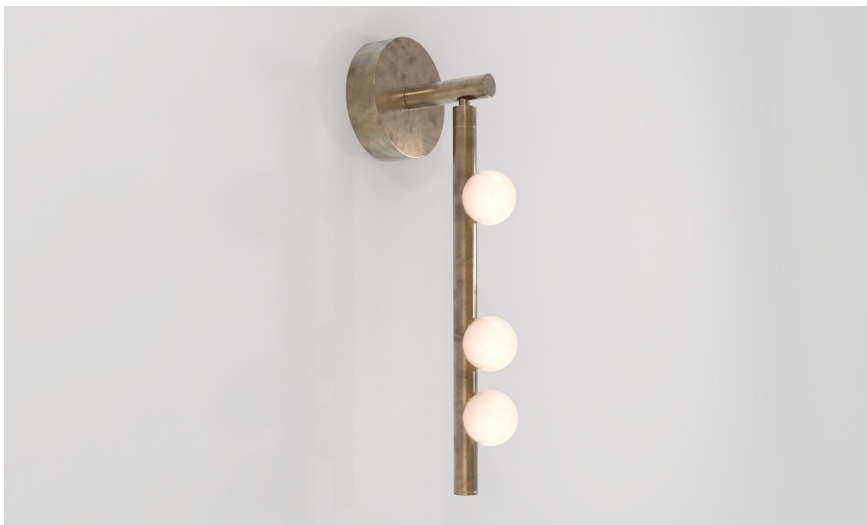

ROOM

WWW.ROOMONLINE.COM

DROP SYSTEM SCONCE DSS.O3.O1

DIMENSIONS: 5"W (5"D BACK PLATE) BY 7"D X 19"H

MATERIALS: BRASS TUBE IN MOTTLED BRASS, BRUSHED BRASS, TARNISHED NICKEL, OIL RUBBED BRONZE, AND LUNA, MOLD-BLOWN WHITE GLASS GLOBE

LAMPING: 12V LED, G4 SOCKET, 1.2W (20W HALOGEN EQUIVALENT)

ITEM NO. LI287

Finish Palette

Mottled Brass

Luna

Tarnished Nickel

Oil Rubbed Bronze

White Glass

Specifications

DIMENSIONS

Height: 19in / 48cm
 Width: 5in / 13cm
 Depth: 7in / 18cm
 Weight: 6lb / 3kg

MOUNTING

Ø5in x D1.5in Backplate with fixed post

MATERIALS

Brass, mold-blown glass

BULBS

G4 / 12v / 1.2w / 2700k / dimmable LED,
 transformer provided
 Maximum Fixture Wattage: 3.6w

UL, cUL (120V) Certified

Inspiration

Inspired by utilitarian rows of bare bulbs on New York City's subway and the work of Piet Mondrian, Lindsey challenged herself to be reductive in the number of unique elements in this collection. Using brass tubing and mold-blown mini glass globes, her goal was to find the wild spirit within a seemingly rigid form.