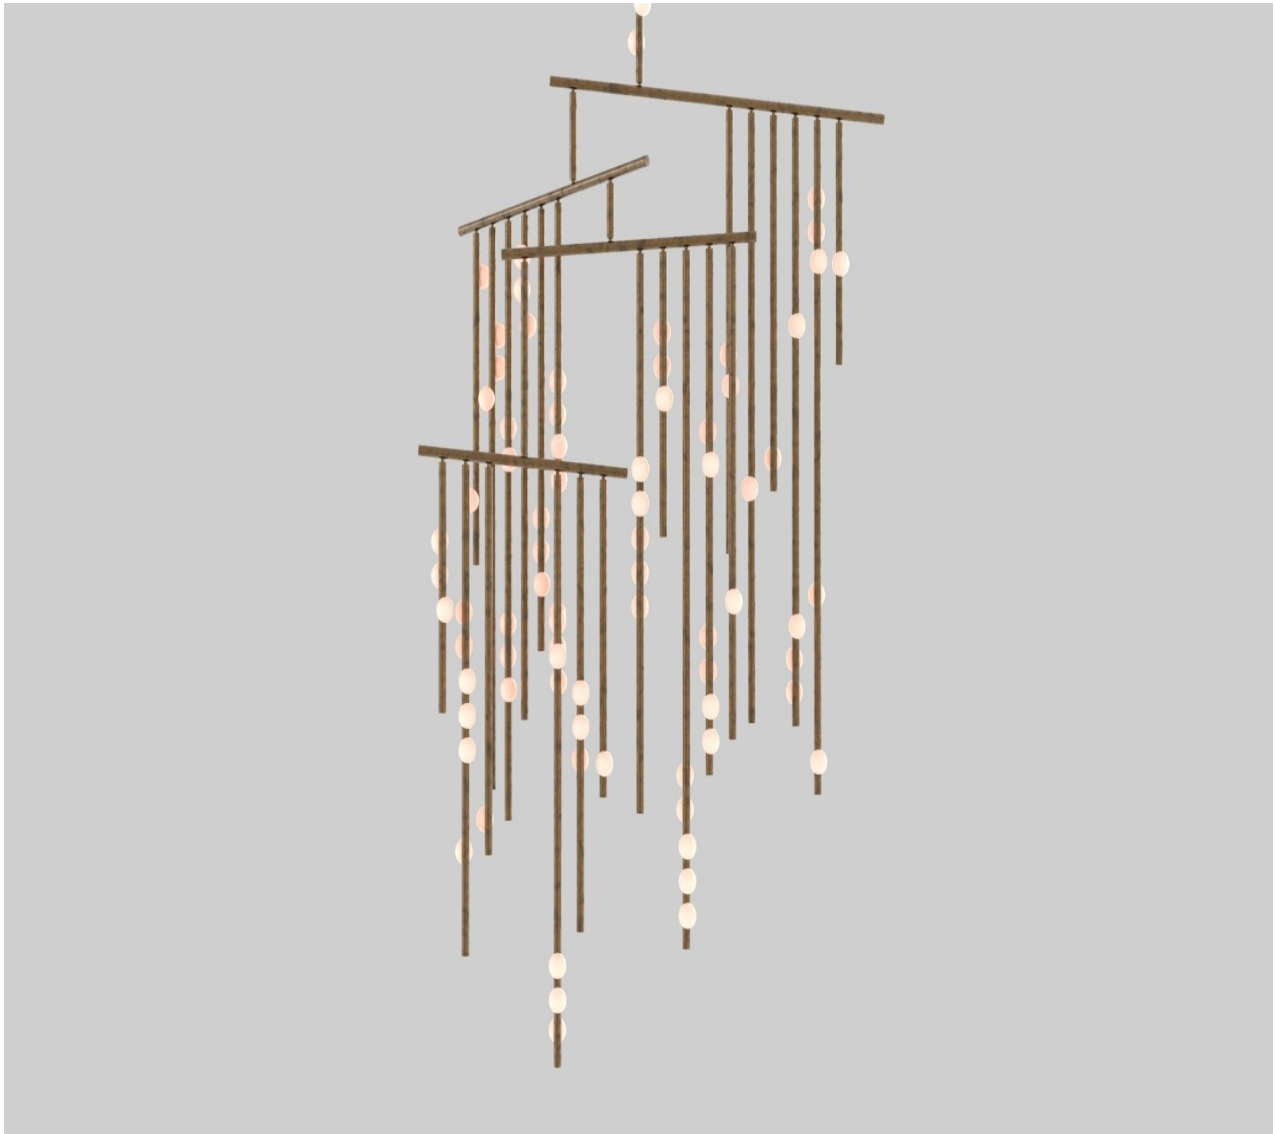

ROOM

WWW.ROOMONLINE.COM

DROP SYSTEM DS.76.01

DIMENSIONS: 87"H X 60"W, 24"D. CANOPY IS 5"D X 3"H.

MATERIALS: BRASS TUBE IN MOTTLED BRASS, BRUSHED BRASS, TARNISHED NICKEL, OIL RUBBED BRONZE, AND LUNA, MOLD-BLOWN WHITE GLASS GLOBE

LAMPING: 12V LED, G4 SOCKET, 1.2W (20W HALOGEN EQUIVALENT). 100 LUMENS, 2700K TEMPERATURE.

ITEM NO. LI287

Finish Palette

Specifications

DIMENSIONS
 Height: 87in / 221cm
 Width: 60in / 152cm
 Depth: 24in / 61cm
 Minimum Drop: 92in / 234cm
 Weight: 94lb / 43kg*
 *Reinforced junction box required

SUSPENSION
 Illuminated and non-illuminated stems available, additional fees apply, see Stem Menu

CANOPY
 Ø5in x H3in

MATERIALS
 Brass, mold-blown glass

BULBS
 G4 / 12v / 1.2w / 2700k / dimmable LED, transformer provided
 Maximum Fixture Wattage: 91.2w*
 *Illuminated stems not included

DS.76.01 with 12in Fixed Length Illuminated Stem

Overall Drop Length: 104in
 Total Bulbs: 79
 Total Wattage: 94.8w
 Total List Price: \$94,800

104in

*max
116in

*12in Non-illuminated, adjustable length stem can be included for range from 104in-116in