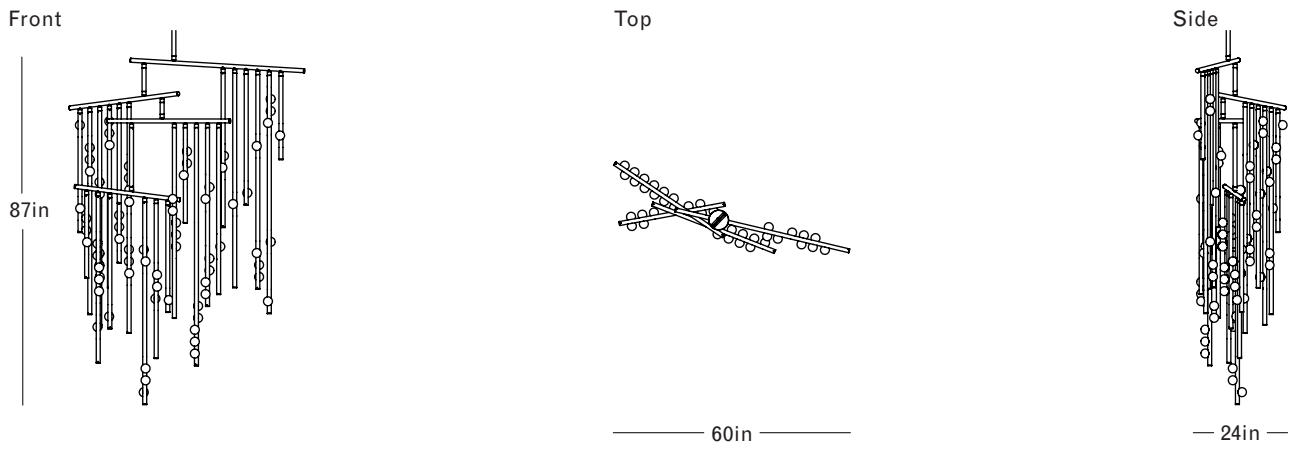

ROOM

WWW.ROOMONLINE.COM

DROP SYSTEM DS.76.01

DIMENSIONS: 87"H X 60"W, 24"D. CANOPY IS 5"D X 3"H.

MATERIALS: BRASS TUBE IN MOTTLED BRASS, BRUSHED BRASS, TARNISHED NICKEL, OIL RUBBED BRONZE, AND LUNA, MOLD-BLOWN WHITE GLASS GLOBE

LAMPING: 12V LED, G4 SOCKET, 1.2W (20W HALOGEN EQUIVALENT). 100 LUMENS, 2700K TEMPERATURE.

ITEM NO. LI287

Finish Palette

Specifications

DIMENSIONS
 Height: 87in / 221cm
 Width: 60in / 152cm
 Depth: 24in / 61cm
 Minimum Drop: 92in / 234cm
 Weight: 94lb / 43kg*
 *Reinforced junction box required

SUSPENSION
 Illuminated and non-illuminated stems available, additional fees apply, see Stem Menu

CANOPY
 Ø5in x H3in

MATERIALS
 Brass, mold-blown glass

BULBS
 G4 / 12v / 1.2w / 2700k / dimmable LED, transformer provided
 Maximum Fixture Wattage: 91.2w*
 *Illuminated stems not included

DS.76.01 with 12in Fixed Length Illuminated Stem

Overall Drop Length: 104in
 Total Bulbs: 79
 Total Wattage: 94.8w
 Total List Price: \$94,800

104in

*max
116in

*12in Non-illuminated, adjustable length stem can be included for range from 104in-116in