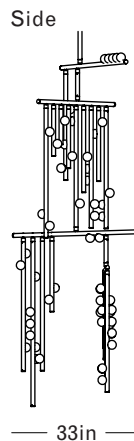

ROOM

WWW.ROOMONLINE.COM

DROP SYSTEM DS.59.01

91" X 33" X 47" (5"D CANOPY)

MATERIALS: BRASS TUBE IN MOTTLED BRASS, BRUSHED BRASS, TARNISHED NICKEL, OIL RUBBED BRONZE, AND LUNA, MOLD-BLOWN WHITE GLASS GLOBE

LAMPING: 12V LED, G4 SOCKET, 1.2W (20W HALOGEN EQUIVALENT)

ITEM NO. LI287

Finish Palette

Mottled Brass

Tarnished Nickel

Luna

Oil Rubbed Bronze

White Glass

Specifications

DIMENSIONS

Height: 91in / 231cm

Width: 47in / 119cm

Depth: 33in / 84cm

Minimum Drop: 96in / 244cm

Weight: 118lb / 54kg*

*Reinforced junction box required

SUSPENSION

Illuminated and non-illuminated stems available, additional fees apply, see Stem Menu

CANOPY

Ø5in x H3in

MATERIALS

Brass, mold-blown glass

BULBS

G4 / 12v / 1.2w / 2700k / dimmable LED, transformer provided