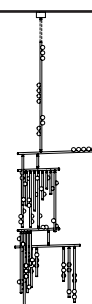

ROOM

WWW.ROOMONLINE.COM

DROP SYSTEM DS.59.01

91" X 33" X 47" (5"D CANOPY)

MATERIALS: BRASS TUBE IN MOTTLED BRASS, BRUSHED BRASS, TARNISHED NICKEL, OIL RUBBED BRONZE, AND LUNA, MOLD-BLOWN WHITE GLASS GLOBE

DS.59.01 with 36in Fixed Length Illuminated Stem

Overall Drop Length: 132in
 Total Bulbs: 66
 Total Wattage: 79.2w
 Total List Price: \$79,200

132in

*max
144in

*12in Non-illuminated, adjustable length stem
 can be included for range from 132in–144in

DS.59.01 with 48in Fixed Length Illuminated Stem

Overall Drop Length: 144in
 Total Bulbs: 68
 Total Wattage: 81.6w
 Total List Price: \$81,600

144in

*max
156in

*12in Non-illuminated, adjustable length stem
 can be included for range from 144in–156in

DS.59.01 with 60in Fixed Length Illuminated Stem

Overall Drop Length: 156in
 Total Bulbs: 70
 Total Wattage: 84w
 Total List Price: \$84,000

156in

*max
168in

*12in Non-illuminated, adjustable length stem
 can be included for range from 156in–168in