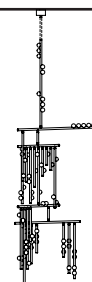

ROOM

WWW.ROOMONLINE.COM

DROP SYSTEM DS.59.01

91" X 33" X 47" (5"D CANOPY)

MATERIALS: BRASS TUBE IN MOTTLED BRASS, BRUSHED BRASS, TARNISHED NICKEL, OIL RUBBED BRONZE, AND LUNA, MOLD-BLOWN WHITE GLASS GLOBE

DS.59.01 with 24in Fixed Length Illuminated Stem

Overall Drop Length: 120in
 Total Bulbs: 64
 Total Wattage: 76.8w
 Total List Price: \$76,800

120in

*max
132in

*12in Non-illuminated, adjustable length stem
 can be included for range from 120in–132in

DS.59.01 with 36in Fixed Length Illuminated Stem

Overall Drop Length: 132in
 Total Bulbs: 66
 Total Wattage: 79.2w
 Total List Price: \$79,200

132in

*max
144in

*12in Non-illuminated, adjustable length stem
 can be included for range from 132in–144in

DS.59.01 with 48in Fixed Length Illuminated Stem

Overall Drop Length: 144in
 Total Bulbs: 68
 Total Wattage: 81.6w
 Total List Price: \$81,600

144in

*max
156in

*12in Non-illuminated, adjustable length stem
 can be included for range from 144in–156in