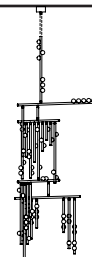

DS.59.01 with 12in Fixed Length Illuminated Stem

Overall Drop Length: 108in
 Total Bulbs: 62
 Total Wattage: 74.4w
 Total List Price: \$74,400

108in

*max
120in

*12in Non-illuminated, adjustable length stem
 can be included for range from 108in–120in

DS.59.01 with 24in Fixed Length Illuminated Stem

Overall Drop Length: 120in
 Total Bulbs: 64
 Total Wattage: 76.8w
 Total List Price: \$76,800

120in

*max
132in

*12in Non-illuminated, adjustable length stem
 can be included for range from 120in–132in

DS.59.01 with 36in Fixed Length Illuminated Stem

Overall Drop Length: 132in
 Total Bulbs: 66
 Total Wattage: 79.2w
 Total List Price: \$79,200

132in

*max
144in

*12in Non-illuminated, adjustable length stem
 can be included for range from 132in–144in

DS.59.01 with 48in Fixed Length Illuminated Stem

Overall Drop Length: 144in
 Total Bulbs: 68
 Total Wattage: 81.6w
 Total List Price: \$81,600

144in

*max
156in

*12in Non-illuminated, adjustable length stem
 can be included for range from 144in–156in