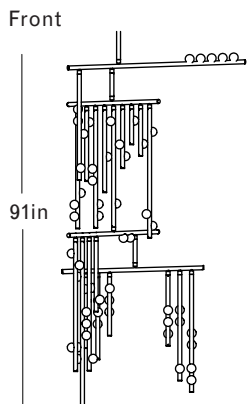

Finish Palette

Specifications

DIMENSIONS

Height: 91in / 231cm

Width: 47in / 119cm

Depth: 33in / 84cm

Minimum Drop: 96in / 244cm

Weight: 118lb / 54kg*

*Reinforced junction box required

SUSPENSION

Illuminated and non-illuminated stems available, additional fees apply, see Stem Menu

CANOPY

Ø5in x H3in

MATERIALS

Brass, mold-blown glass

BULBS

G4 / 12v / 1.2w / 2700k / dimmable LED, transformer provided

Maximum Fixture Wattage: 70.8w*

*Illuminated stems not included

UL, cUL (120V) Certified

Inspiration

Inspired by utilitarian rows of bare bulbs on New York City's subway and the work of Piet Mondrian, Lindsey challenged herself to be reductive in the number of unique elements in this collection. Using brass tubing and mold-blown mini glass globes, her goal was to find the wild spirit within a seemingly rigid form.