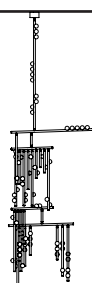

ROOM

WWW.ROOMONLINE.COM

DROP SYSTEM DS.59.01

91" X 33" X 47" (5"D CANOPY)

MATERIALS: BRASS TUBE IN MOTTLED BRASS, BRUSHED BRASS, TARNISHED NICKEL, OIL RUBBED BRONZE, AND LUNA, MOLD-BLOWN WHITE GLASS GLOBE

DS.59.01 with 36in Fixed Length Illuminated Stem

Overall Drop Length: 132in
 Total Bulbs: 66
 Total Wattage: 79.2w
 Total List Price: \$79,200

132in

*max
144in

*12in Non-illuminated, adjustable length stem
 can be included for range from 132in–144in

DS.59.01 with 48in Fixed Length Illuminated Stem

Overall Drop Length: 144in
 Total Bulbs: 68
 Total Wattage: 81.6w
 Total List Price: \$81,600

144in

*max
156in

*12in Non-illuminated, adjustable length stem
 can be included for range from 144in–156in

DS.59.01 with 60in Fixed Length Illuminated Stem

Overall Drop Length: 156in
 Total Bulbs: 70
 Total Wattage: 84w
 Total List Price: \$84,000

156in

*max
168in

*12in Non-illuminated, adjustable length stem
 can be included for range from 156in–168in