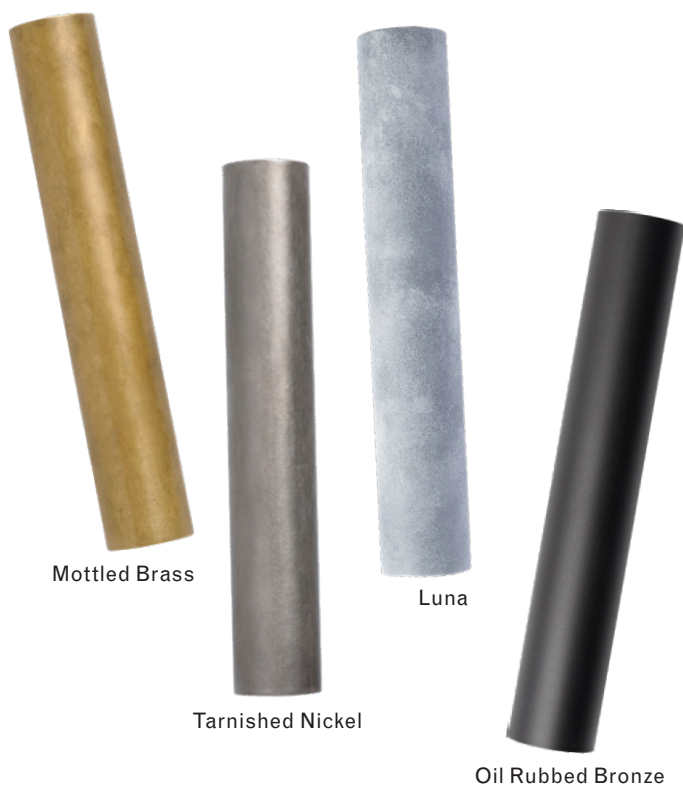

LAMPING: 12V LED, G4 SOCKET, 1.2W (20W HALOGEN EQUIVALENT). 100 LUMENS, 2700K TEMPERATURE.

ITEM NO. LI287

Finish Palette

Specifications

DIMENSIONS
 Height: 45in / 114cm
 Width: 60in / 152cm
 Depth: 56in / 142cm
 Minimum Drop: 51in / 130cm
 Weight: 84lb / 38kg*
 *Reinforced junction box required

SUSPENSION
 Illuminated and non-illuminated stems available, additional fees apply, see Stem Menu

CANOPY
 Ø5in x H3in

MATERIALS
 Brass, mold-blown glass

BULBS
 G4 / 12v / 1.2w / 2700k / dimmable LED, transformer provided
 Maximum Fixture Wattage: 50.4w*
 *Illuminated stems not included