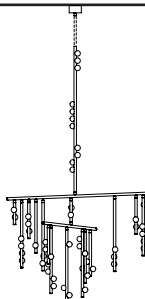

ROOM

WWW.ROOMONLINE.COM

DROP SYSTEM DS.42.01

DIMENSIONS: 45"H X 60"W, 56"D. CANOPY IS 5"D X 3"H.

MATERIALS: BRASS TUBE IN MOTTLED BRASS, BRUSHED BRASS, TARNISHED NICKEL, OIL RUBBED BRONZE, AND LUNA, MOLD-BLOWN WHITE GLASS GLOBE

DS.42.01 with 36in Fixed Length Illuminated Stem

Overall Drop Length: 86in
 Total Bulbs: 49
 Total Wattage: 58.8w
 Total List Price: \$58,800

86in

*max
98in

*12in Non-illuminated, adjustable length stem can be included for range from 86in–98in

DS.42.01 with 48in Fixed Length Illuminated Stem

Overall Drop Length: 98in
 Total Bulbs: 51
 Total Wattage: 61.2w
 Total List Price: \$61,200

98in

*max
110in

*12in Non-illuminated, adjustable length stem can be included for range from 98in–110in

DS.42.01 with 60in Fixed Length Illuminated Stem

Overall Drop Length: 110in
 Total Bulbs: 53
 Total Wattage: 63.6w
 Total List Price: \$63,600

110in

*max
122in

*12in Non-illuminated, adjustable length stem can be included for range from 110in–122in