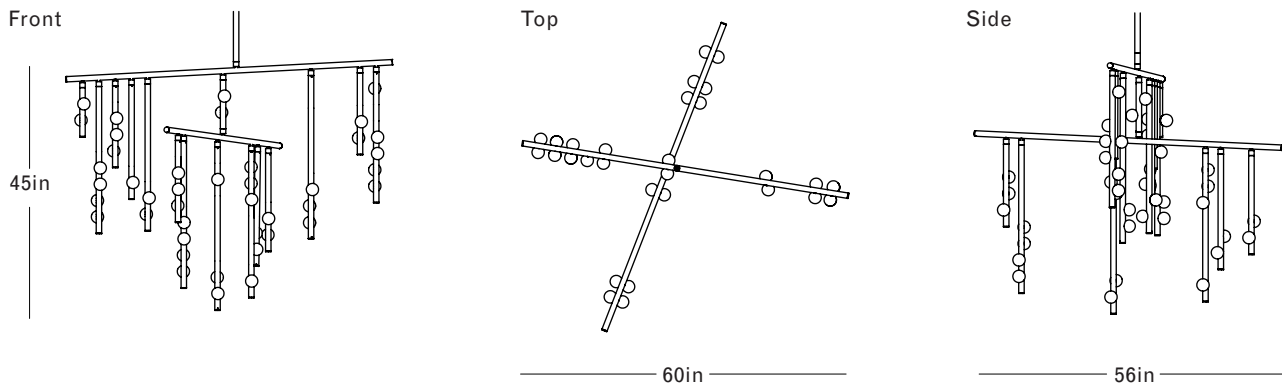

ROOM

WWW.ROOMONLINE.COM

DROP SYSTEM DS.42.01

DIMENSIONS: 45"H X 60"W, 56"D. CANOPY IS 5"D X 3"H.

MATERIALS: BRASS TUBE IN MOTTLED BRASS, BRUSHED BRASS, TARNISHED NICKEL, OIL RUBBED BRONZE, AND LUNA, MOLD-BLOWN WHITE GLASS GLOBE

LAMPING: 12V LED, G4 SOCKET, 1.2W (20W HALOGEN EQUIVALENT). 100 LUMENS, 2700K TEMPERATURE.

ITEM NO. LI287

Finish Palette

Specifications

DIMENSIONS
 Height: 45in / 114cm
 Width: 60in / 152cm
 Depth: 56in / 142cm
 Minimum Drop: 51in / 130cm
 Weight: 84lb / 38kg*
 *Reinforced junction box required

SUSPENSION
 Illuminated and non-illuminated stems available, additional fees apply, see Stem Menu

CANOPY
 Ø5in x H3in

MATERIALS
 Brass, mold-blown glass

BULBS
 G4 / 12v / 1.2w / 2700k / dimmable LED, transformer provided
 Maximum Fixture Wattage: 50.4w*
 *Illuminated stems not included

DS.42.01 with 12in Fixed Length Illuminated Stem

Overall Drop Length: 62in
 Total Bulbs: 45
 Total Wattage: 54w
 Total List Price: \$54,000

62in

*max
74in

*12in Non-illuminated, adjustable length stem can be included for range from 62in–74in