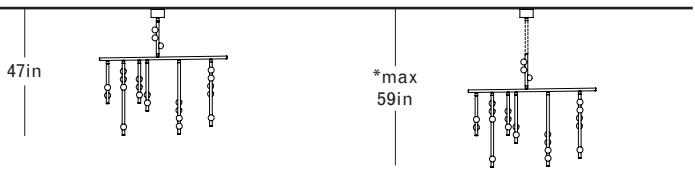

LAMPING: 12V LED, G4 SOCKET, 1.2W (20W HALOGEN EQUIVALENT)

ITEM NO. LI287

Finish Palette

Specifications

DIMENSIONS

Height: 30in / 76cm
 Width: 48in / 122cm
 Depth: 5in / 13cm
 Minimum Drop: 36in / 91cm
 Weight: 40lb / 18kg

SUSPENSION

Illuminated and non-illuminated stems available, additional fees apply, see Stem Menu

CANOPY

Ø5in x H3in

MATERIALS

Brass, mold-blown glass

BULBS

G4 / 12v / 1.2w / 2700k / dimmable LED, transformer provided
 Maximum Fixture Wattage: 24w*
 *Illuminated stems not included

DS.20.01 with 12in Fixed Length Illuminated Stem

Overall Drop Length: 47in
 Total Bulbs: 23
 Total Wattage: 27.6w
 Total List Price: \$27,600

*12in Non-illuminated, adjustable length stem can be included for range from 47in–59in

DS.20.01 with 24in Fixed Length Illuminated Stem

Overall Drop Length: 59in
 Total Bulbs: 25
 Total Wattage: 30w
 Total List Price: \$30,000

*12in Non-illuminated, adjustable length stem can be included for range from 59in–71in