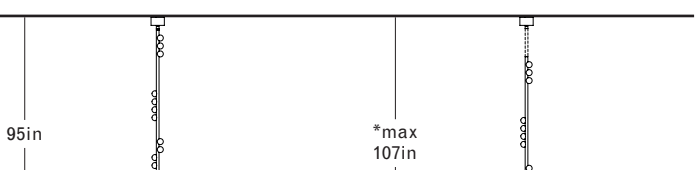

SUSPENSION

Illuminated and non-illuminated stems available, additional fees apply, see Stem Menu

CANOPY

Ø5in x H3in

MATERIALS

Brass, mold-blown glass

BULBS

G4 / 12v / 1.2w / 2700k / dimmable LED, transformer provided
 Maximum Fixture Wattage: 24w*
 *Illuminated stems not included

DS.20.01 with 36in Fixed Length Illuminated Stem

Overall Drop Length: 71in
 Total Bulbs: 27
 Total Wattage: 32.4w
 Total List Price: \$32,400

*12in Non-illuminated, adjustable length stem can be included for range from 71in–83in

DS.20.01 with 48in Fixed Length Illuminated Stem

Overall Drop Length: 83in
 Total Bulbs: 29
 Total Wattage: 34.8w
 Total List Price: \$34,800

*12in Non-illuminated, adjustable length stem can be included for range from 83in–95in

DS.20.01 with 60in Fixed Length Illuminated Stem

Overall Drop Length: 95in
 Total Bulbs: 31
 Total Wattage: 37.2w
 Total List Price: \$37,200

*12in Non-illuminated, adjustable length stem can be included for range from 95in–107in