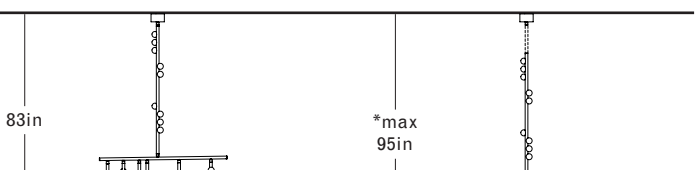

SUSPENSION

Illuminated and non-illuminated stems available, additional fees apply, see Stem Menu

CANOPY

Ø5in x H3in

MATERIALS

Brass, mold-blown glass

BULBS

G4 / 12v / 1.2w / 2700k / dimmable LED, transformer provided
 Maximum Fixture Wattage: 24w*
 *Illuminated stems not included

DS.20.01 with 24in Fixed Length Illuminated Stem

Overall Drop Length: 59in
 Total Bulbs: 25
 Total Wattage: 30w
 Total List Price: \$30,000

*12in Non-illuminated, adjustable length stem can be included for range from 59in–71in

DS.20.01 with 36in Fixed Length Illuminated Stem

Overall Drop Length: 71in
 Total Bulbs: 27
 Total Wattage: 32.4w
 Total List Price: \$32,400

*12in Non-illuminated, adjustable length stem can be included for range from 71in–83in

DS.20.01 with 48in Fixed Length Illuminated Stem

Overall Drop Length: 83in
 Total Bulbs: 29
 Total Wattage: 34.8w
 Total List Price: \$34,800

*12in Non-illuminated, adjustable length stem can be included for range from 83in–95in