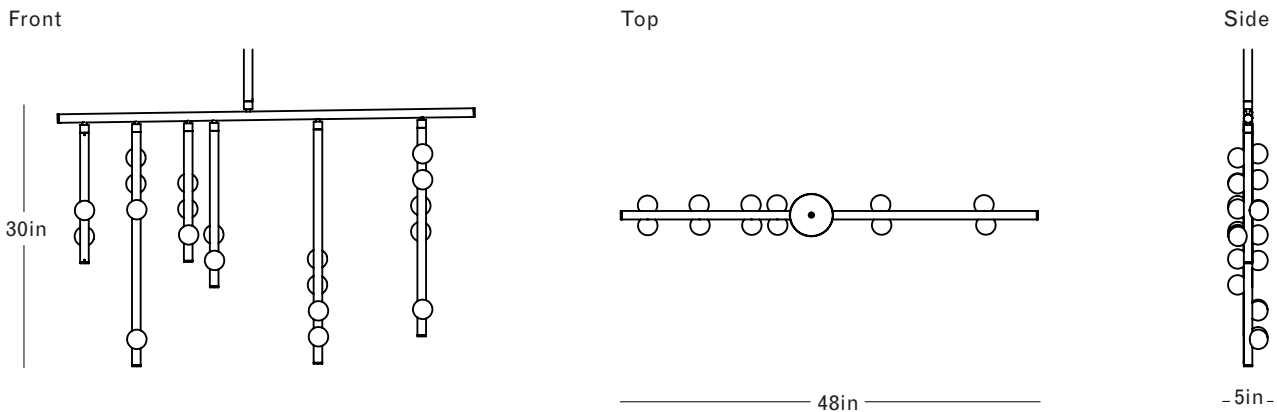

ROOM

WWW.ROOMONLINE.COM

DROP SYSTEM DS.20.01

48" L X 30" H X 5" (5" D CANOPY)

MATERIALS: BRASS TUBE IN MOTTLED BRASS, BRUSHED BRASS, TARNISHED NICKEL, OIL RUBBED BRONZE, AND LUNA, MOLD-BLOWN WHITE GLASS GLOBE

LAMPING: 12V LED, G4 SOCKET, 1.2W (20W HALOGEN EQUIVALENT)

ITEM NO. LI287

Finish Palette

Specifications

DIMENSIONS

Height: 30in / 76cm
 Width: 48in / 122cm
 Depth: 5in / 13cm
 Minimum Drop: 36in / 91cm
 Weight: 40lb / 18kg

SUSPENSION

Illuminated and non-illuminated stems available, additional fees apply, see Stem Menu

CANOPY

Ø5in x H3in

MATERIALS

Brass, mold-blown glass

BULBS

G4 / 12v / 1.2w / 2700k / dimmable LED, transformer provided
 Maximum Fixture Wattage: 24w*
 *Illuminated stems not included

DS.20.01 with 24in Fixed Length Illuminated Stem

Overall Drop Length: 59in
 Total Bulbs: 25
 Total Wattage: 30w
 Total List Price: \$30,000

*12in Non-illuminated, adjustable length stem can be included for range from 59in–71in