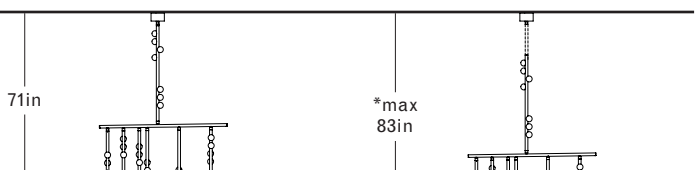

DS.20.01 with 12in Fixed Length Illuminated Stem

Overall Drop Length: 47in
 Total Bulbs: 23
 Total Wattage: 27.6w
 Total List Price: \$27,600

*12in Non-illuminated, adjustable length stem can be included for range from 47in–59in

DS.20.01 with 24in Fixed Length Illuminated Stem

Overall Drop Length: 59in
 Total Bulbs: 25
 Total Wattage: 30w
 Total List Price: \$30,000

*12in Non-illuminated, adjustable length stem can be included for range from 59in–71in

DS.20.01 with 36in Fixed Length Illuminated Stem

Overall Drop Length: 71in
 Total Bulbs: 27
 Total Wattage: 32.4w
 Total List Price: \$32,400

*12in Non-illuminated, adjustable length stem can be included for range from 71in–83in

DS.20.01 with 48in Fixed Length Illuminated Stem

Overall Drop Length: 83in
 Total Bulbs: 29
 Total Wattage: 34.8w
 Total List Price: \$34,800

*12in Non-illuminated, adjustable length stem can be included for range from 83in–95in