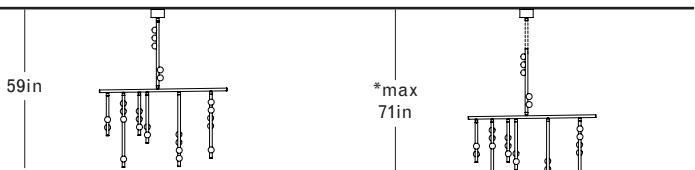

SUSPENSION

Illuminated and non-illuminated stems available, additional fees apply, see Stem Menu

CANOPY

Ø5in x H3in

MATERIALS

Brass, mold-blown glass

BULBS

G4 / 12v / 1.2w / 2700k / dimmable LED, transformer provided
 Maximum Fixture Wattage: 24w*
 *Illuminated stems not included

DS.20.01 with 12in Fixed Length Illuminated Stem

Overall Drop Length: 47in
 Total Bulbs: 23
 Total Wattage: 27.6w
 Total List Price: \$27,600

*12in Non-illuminated, adjustable length stem can be included for range from 47in–59in

DS.20.01 with 24in Fixed Length Illuminated Stem

Overall Drop Length: 59in
 Total Bulbs: 25
 Total Wattage: 30w
 Total List Price: \$30,000

*12in Non-illuminated, adjustable length stem can be included for range from 59in–71in

DS.20.01 with 36in Fixed Length Illuminated Stem

Overall Drop Length: 71in
 Total Bulbs: 27
 Total Wattage: 32.4w
 Total List Price: \$32,400

*12in Non-illuminated, adjustable length stem can be included for range from 71in–83in