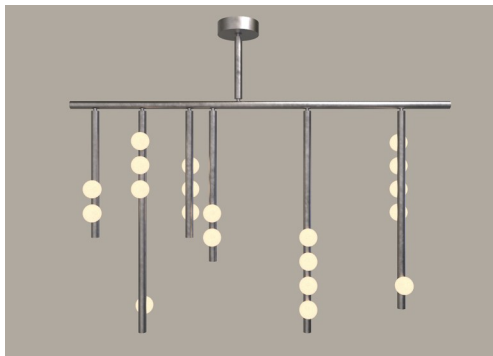

ROOM

WWW.ROOMONLINE.COM

DROP SYSTEM DS.20.01

48" L X 30" H X 5" (5" D CANOPY)

MATERIALS: BRASS TUBE IN MOTTLED BRASS, BRUSHED BRASS, TARNISHED NICKEL, OIL RUBBED BRONZE, AND LUNA, MOLD-BLOWN WHITE GLASS GLOBE

LAMPING: 12V LED, G4 SOCKET, 1.2W (20W HALOGEN EQUIVALENT)

ITEM NO. LI287

Finish Palette

Specifications

DIMENSIONS

Height: 30in / 76cm
 Width: 48in / 122cm
 Depth: 5in / 13cm
 Minimum Drop: 36in / 91cm
 Weight: 40lb / 18kg

SUSPENSION

Illuminated and non-illuminated stems available, additional fees apply, see Stem Menu

CANOPY

Ø5in x H3in

MATERIALS

Brass, mold-blown glass

BULBS

G4 / 12v / 1.2w / 2700k / dimmable LED, transformer provided
 Maximum Fixture Wattage: 24w*
 *Illuminated stems not included

UL, cUL (120V) Certified

White Glass

Inspiration

Inspired by utilitarian rows of bare bulbs on New York City's subway and the work of Piet Mondrian, Lindsey challenged herself to be reductive in the number of unique elements in this collection. Using brass tubing and mold-blown mini glass globes, her goal was to find the wild spirit within a seemingly rigid form.