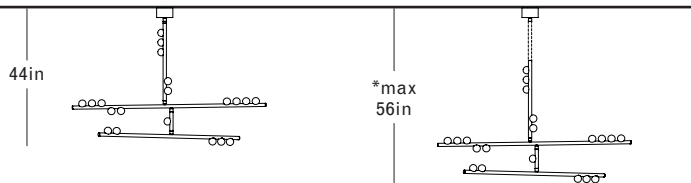

SUSPENSION

Illuminated and non-illuminated stems available, additional fees apply, see Stem Menu

CANOPY

Ø5in x H3in

MATERIALS

Brass, mold-blown glass

BULBS

G4 / 12v / 1.2w / 2700k / dimmable LED, transformer provided
 Maximum Fixture Wattage: 18w*
 *Illuminated stems not included

DS.15.01 with Fixed Length 12in Illuminated Stem

Overall Drop Length: 32in
 Total Bulbs: 18
 Total Wattage: 21.6w
 Total List Price: \$21,600

*12in Non-illuminated, adjustable length stem can be included for range from 32in–44in

DS.15.01 with Fixed Length 24in Illuminated Stem

Overall Drop Length: 44in
 Total Bulbs: 20
 Total Wattage: 24w
 Total List Price: \$24,000

*12in Non-illuminated, adjustable length stem can be included for range from 44in–56in

DS.15.01 with 36in Fixed Length Illuminated Stem

Overall Drop Length: 56in
 Total Bulbs: 22
 Total Wattage: 26.4w
 Total List Price: \$26,400

*12in Non-illuminated, adjustable length stem can be included for range from 56in–68in