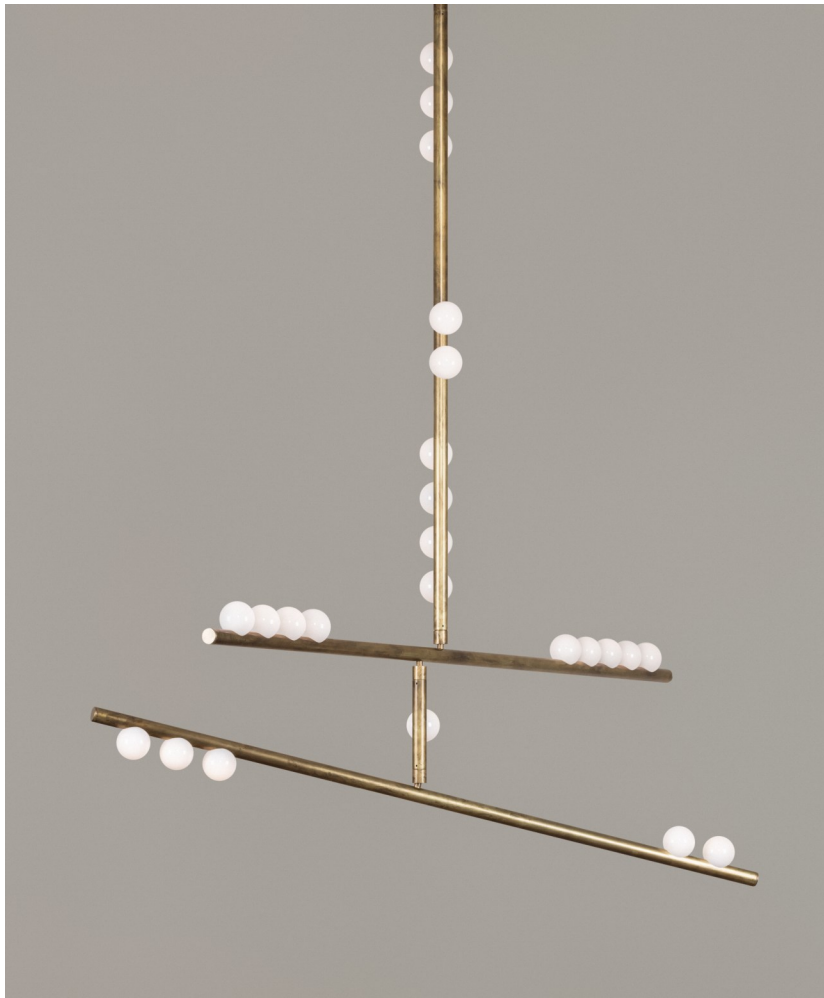

ROOM

WWW.ROOMONLINE.COM

DROP SYSTEM DS.15.01

60" x 30" x 15"H" (5"D CANOPY)

MATERIALS: BRASS TUBE IN MOTTLED BRASS, BRUSHED BRASS, TARNISHED NICKEL, OIL RUBBED BRONZE, AND LUNA, MOLD-BLOWN WHITE GLASS GLOBE

LAMPING: 12V LED, G4 SOCKET, 1.2W (20W HALOGEN EQUIVALENT)

ITEM NO. LI287

Finish Palette

Specifications

DIMENSIONS

Height: 15in / 38cm
 Width: 60in / 152cm
 Depth: 30in / 76cm
 Minimum Drop: 20in / 51cm
 Weight: 30lb / 14kg

SUSPENSION

Illuminated and non-illuminated stems available, additional fees apply, see Stem Menu

CANOPY

Ø5in x H3in

MATERIALS

Brass, mold-blown glass

BULBS

G4 / 12v / 1.2w / 2700k / dimmable LED, transformer provided
 Maximum Fixture Wattage: 18w*
 *Illuminated stems not included

UL, cUL (120V) Certified

White Glass

Inspiration

Inspired by utilitarian rows of bare bulbs on New York City's subway and the work of Piet Mondrian, Lindsey challenged herself to be reductive in the number of unique elements in this collection. Using brass tubing and mold-blown mini glass globes, her goal was to find the wild spirit within a seemingly rigid form.