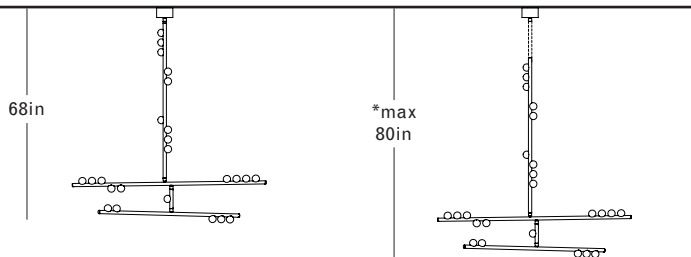

DS.15.01 with Fixed Length 24in Illuminated Stem

Overall Drop Length: 44in
 Total Bulbs: 20
 Total Wattage: 24w
 Total List Price: \$24,000

*12in Non-illuminated, adjustable length stem can be included for range from 44in–56in

DS.15.01 with 36in Fixed Length Illuminated Stem

Overall Drop Length: 56in
 Total Bulbs: 22
 Total Wattage: 26.4w
 Total List Price: \$26,400

*12in Non-illuminated, adjustable length stem can be included for range from 56in–68in

DS.15.01 with 48in Fixed Length Illuminated Stem

Overall Drop Length: 68in
 Total Bulbs: 24
 Total Wattage: 28.8w
 Total List Price: \$28,800

*12in Non-illuminated, adjustable length stem can be included for range from 68in–80in

DS.15.01 with 60in Fixed Length Illuminated Stem

Overall Drop Length: 80in
 Total Bulbs: 26
 Total Wattage: 31.2w
 Total List Price: \$31,200

*12in Non-illuminated, adjustable length stem can be included for range from 80in–92in