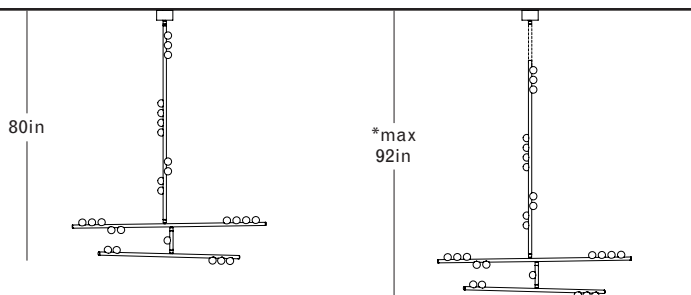

DS.15.01 with Fixed Length 24in Illuminated Stem

Overall Drop Length: 44in
 Total Bulbs: 20
 Total Wattage: 24w
 Total List Price: \$24,000

*12in Non-illuminated, adjustable length stem can be included for range from 44in–56in

DS.15.01 with 36in Fixed Length Illuminated Stem

Overall Drop Length: 56in
 Total Bulbs: 22
 Total Wattage: 26.4w
 Total List Price: \$26,400

*12in Non-illuminated, adjustable length stem can be included for range from 56in–68in

DS.15.01 with 48in Fixed Length Illuminated Stem

Overall Drop Length: 68in
 Total Bulbs: 24
 Total Wattage: 28.8w
 Total List Price: \$28,800

*12in Non-illuminated, adjustable length stem can be included for range from 68in–80in

DS.15.01 with 60in Fixed Length Illuminated Stem

Overall Drop Length: 80in
 Total Bulbs: 26
 Total Wattage: 31.2w
 Total List Price: \$31,200

*12in Non-illuminated, adjustable length stem can be included for range from 80in–92in