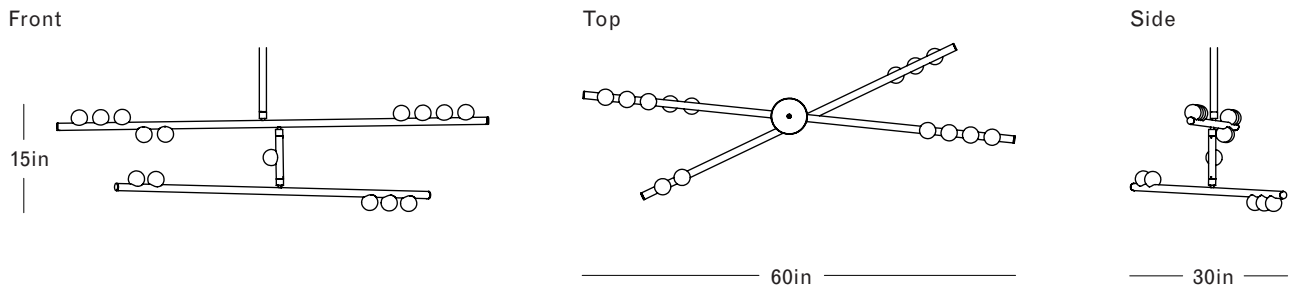

ROOM

WWW.ROOMONLINE.COM

DROP SYSTEM DS.15.01

60" x 30" x 15"H" (5"D CANOPY)

MATERIALS: BRASS TUBE IN MOTTLED BRASS, BRUSHED BRASS, TARNISHED NICKEL, OIL RUBBED BRONZE, AND LUNA, MOLD-BLOWN WHITE GLASS GLOBE

LAMPING: 12V LED, G4 SOCKET, 1.2W (20W HALOGEN EQUIVALENT)

ITEM NO. LI287

Finish Palette

Specifications

DIMENSIONS

Height: 15in / 38cm
 Width: 60in / 152cm
 Depth: 30in / 76cm
 Minimum Drop: 20in / 51cm
 Weight: 30lb / 14kg

SUSPENSION

Illuminated and non-illuminated stems available, additional fees apply, see Stem Menu

CANOPY

Ø5in x H3in

MATERIALS

Brass, mold-blown glass

BULBS

G4 / 12v / 1.2w / 2700k / dimmable LED, transformer provided
 Maximum Fixture Wattage: 18w*
 *Illuminated stems not included

DS.15.01 with Fixed Length 12in Illuminated Stem

Overall Drop Length: 32in
 Total Bulbs: 18
 Total Wattage: 21.6w
 Total List Price: \$21,600

*12in Non-illuminated, adjustable length stem can be included for range from 32in–44in