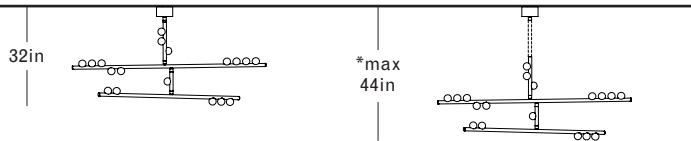

LAMPING: 12V LED, G4 SOCKET, 1.2W (20W HALOGEN EQUIVALENT)

ITEM NO. LI287

Finish Palette

Specifications

DIMENSIONS

Height: 15in / 38cm
 Width: 60in / 152cm
 Depth: 30in / 76cm
 Minimum Drop: 20in / 51cm
 Weight: 30lb / 14kg

SUSPENSION

Illuminated and non-illuminated stems available, additional fees apply, see Stem Menu

CANOPY

Ø5in x H3in

MATERIALS

Brass, mold-blown glass

BULBS

G4 / 12v / 1.2w / 2700k / dimmable LED, transformer provided
 Maximum Fixture Wattage: 18w*
 *Illuminated stems not included

DS.15.01 with Fixed Length 12in Illuminated Stem

Overall Drop Length: 32in
 Total Bulbs: 18
 Total Wattage: 21.6w
 Total List Price: \$21,600

*12in Non-illuminated, adjustable length stem can be included for range from 32in–44in

DS.15.01 with Fixed Length 24in Illuminated Stem

Overall Drop Length: 44in
 Total Bulbs: 20
 Total Wattage: 24w
 Total List Price: \$24,000

*12in Non-illuminated, adjustable length stem can be included for range from 44in–56in