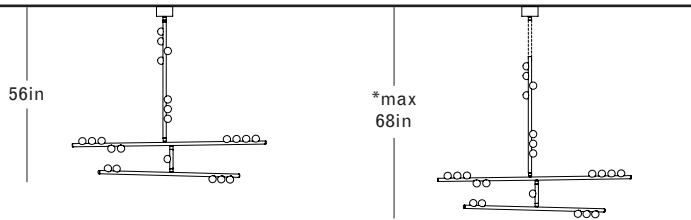

DS.15.01 with Fixed Length 12in Illuminated Stem

Overall Drop Length: 32in
 Total Bulbs: 18
 Total Wattage: 21.6w
 Total List Price: \$21,600

*12in Non-illuminated, adjustable length stem can be included for range from 32in–44in

DS.15.01 with Fixed Length 24in Illuminated Stem

Overall Drop Length: 44in
 Total Bulbs: 20
 Total Wattage: 24w
 Total List Price: \$24,000

*12in Non-illuminated, adjustable length stem can be included for range from 44in–56in

DS.15.01 with 36in Fixed Length Illuminated Stem

Overall Drop Length: 56in
 Total Bulbs: 22
 Total Wattage: 26.4w
 Total List Price: \$26,400

*12in Non-illuminated, adjustable length stem can be included for range from 56in–68in

DS.15.01 with 48in Fixed Length Illuminated Stem

Overall Drop Length: 68in
 Total Bulbs: 24
 Total Wattage: 28.8w
 Total List Price: \$28,800

*12in Non-illuminated, adjustable length stem can be included for range from 68in–80in