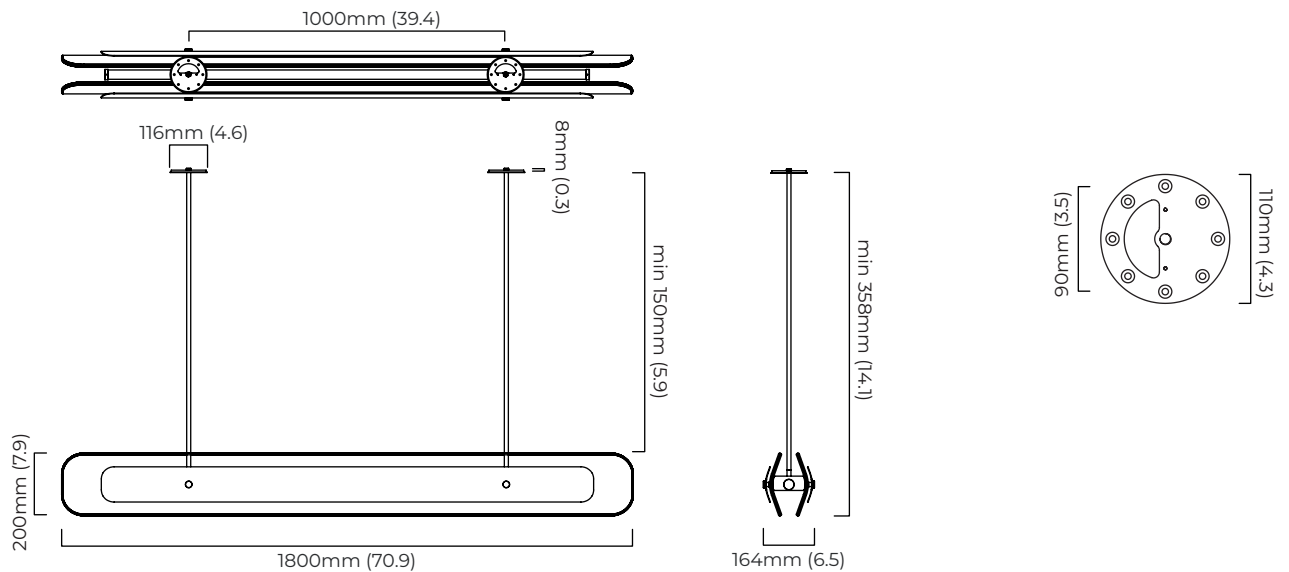

110-130V — INTEGRATED LED, 58W, 2700K

ROOM

CONTOUR PENDANT CEILING MOUNTING PLATE

FINISH

antique bronze with clear kiln glass
antique bronze with bronze kiln glass

DIMENSIONS (body of fixture)

1800 x 164 x 200 mm (l x w x h)

VIEW ON WEBSITE

*Diagrams are not to scale.

ROOM

CONTOUR PENDANT CEILING ROSE

FINISH

antique bronze with clear kiln glass
antique bronze with bronze kiln glass

DIMENSIONS (body of fixture)

1800 x 164 x 200 mm (l x w x h)

FINISH

antique bronze with clear kiln glass
antique bronze with bronze kiln glass

DIMENSIONS (body of fixture)

1800 x 164 x 200 mm (l x w x h)

WEIGHT

30kg (66.1lbs)

please ensure ceiling structure is strong enough to support the weight of the light

CONTOUR PENDANT CEILING ROSE - DALI A

FINISH

antique bronze with clear kiln glass
antique bronze with bronze kiln glass

DIMENSIONS (body of fixture)

1800 x 164 x 200 mm (l x w x h)

WEIGHT

30kg (66.1lbs)

please ensure ceiling structure is strong enough to support the weight of the light