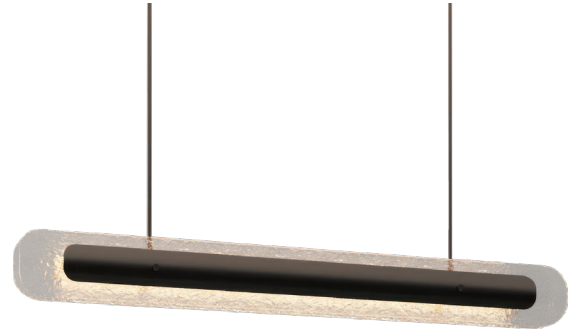

110-130V — INTEGRATED LED, 58W, 2700K

ROOM

CONTOUR PENDANT CEILING MOUNTING PLATE

FINISH

antique bronze with clear kiln glass
antique bronze with bronze kiln glass

DIMENSIONS (body of fixture)

1800 x 164 x 200 mm (l x w x h)

VIEW ON WEBSITE

*Diagrams are not to scale.

ROOM

CONTOUR PENDANT CEILING ROSE

FINISH

antique bronze with clear kiln glass
antique bronze with bronze kiln glass

DIMENSIONS (body of fixture)

1800 x 164 x 200 mm (l x w x h)

0/1-10v (220-240v) - on request

CEILING ROSE / PLATE

ceiling rose - 195mm x 195mm x 40mm

CERTIFICATION

VIEW ON WEBSITE

*Diagrams are not to scale.

ROOM

CONTOUR PENDANT CEILING MOUNTING PLATE - DALI A

FINISH

antique bronze with clear kiln glass
antique bronze with bronze kiln glass

DIMENSIONS (body of fixture)

1800 x 164 x 200 mm (l x w x h)

WEIGHT

30kg (66.1lbs)

please ensure ceiling structure is strong enough to support the weight of the light