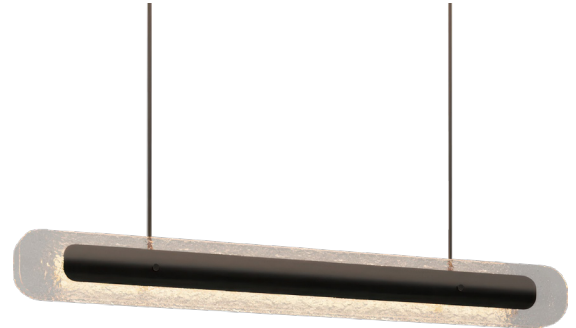

FINISH

antique bronze with clear kiln glass
antique bronze with bronze kiln glass

DIMENSIONS (body of fixture)

1800 x 164 x 200 mm (l x w x h)

WEIGHT

30kg (66.1lbs)

please ensure ceiling structure is strong enough to support the weight of the light

OVERALL DROP

minimum 358 mm

maximum on request 8208 mm

supplied with 2 x 1000mm drop rod (12.7 mm dia) as standard (adjustable on site)

ILLUMINATION

220-240v - integrated LED - 58w - 2700k

DALI LED driver to be installed in the ceiling cavity or remote drivers must be installed up to 20 meters from the body of the light

DIMMING

DALI Compatible

CEILING ROSE / PLATE

ceiling plate - 116mm x 116mm x 8mm

CERTIFICATION

VIEW ON WEBSITE

*Diagrams are not to scale.

ROOM

CONTOUR PENDANT CEILING ROSE - DALI A

FINISH

antique bronze with clear kiln glass
antique bronze with bronze kiln glass

DIMENSIONS (body of fixture)

1800 x 164 x 200 mm (l x w x h)

WEIGHT

30kg (66.1lbs)

please ensure ceiling structure is strong enough to support the weight of the light