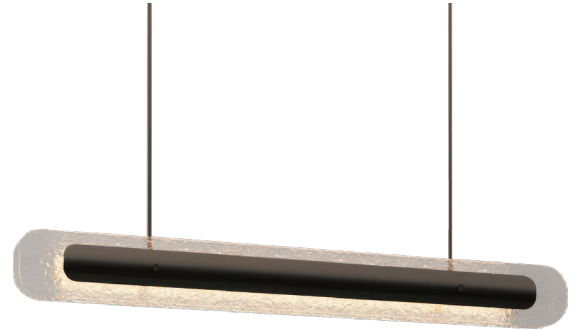

ROOM

WWW.ROOMONLINE.COM

CONTOUR PENDANT

70.87 " L x 6.46 " W x 7.87 " H

FINISHES AVAILABLE: ANTIQUE BRONZE WITH CLEAR KILN GLASS, ANTIQUE BRONZE WITH BRONZE KILN GLASS

220-240V — INTEGRATED LED, 58W, 2700K

110-130V — INTEGRATED LED, 58W, 2700K

ROOM

CONTOUR PENDANT CEILING MOUNTING PLATE

FINISH

antique bronze with clear kiln glass
antique bronze with bronze kiln glass

DIMENSIONS (body of fixture)

1800 x 164 x 200 mm (l x w x h)

WEIGHT

30kg (66.1lbs)

please ensure ceiling structure is strong enough to support the weight of the light

OVERALL DROP

minimum 358 mm

maximum on request 8208 mm

supplied with 2 x 1000mm drop rod (12.7 mm dia) as standard (adjustable on site)

VIEW ON WEBSITE

*Diagrams are not to scale.

ROOM

CONTOUR PENDANT CEILING ROSE

FINISH

antique bronze with clear kiln glass
antique bronze with bronze kiln glass

DIMENSIONS (body of fixture)

1800 x 164 x 200 mm (l x w x h)