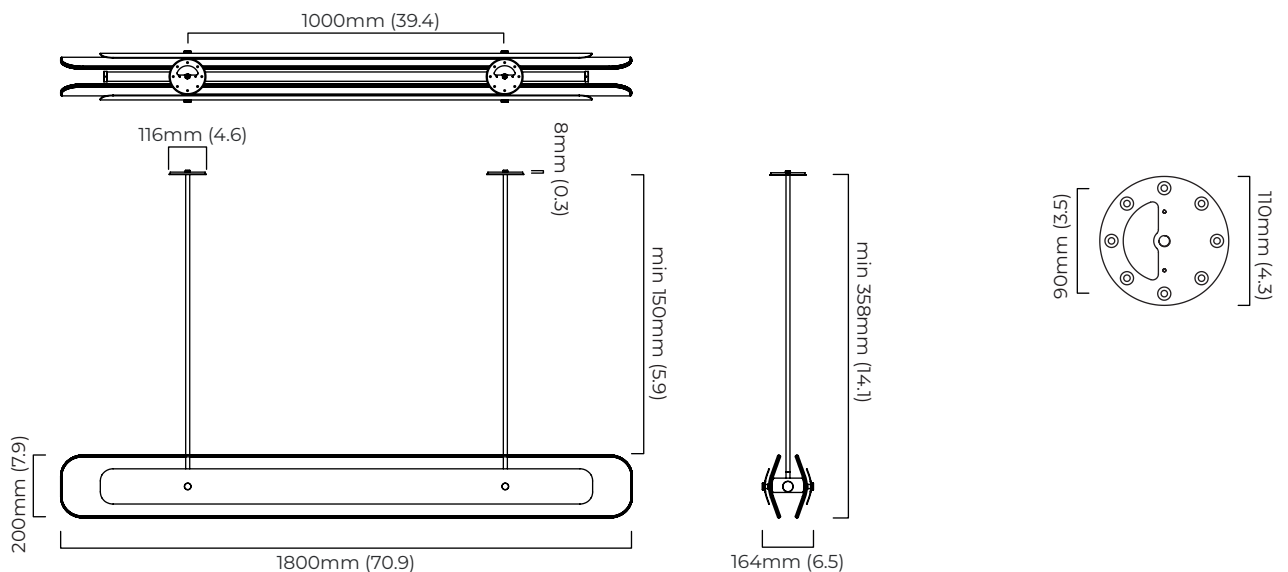

FINISH

antique bronze with clear kiln glass
antique bronze with bronze kiln glass

DIMENSIONS (body of fixture)

1800 x 164 x 200 mm (l x w x h)

WEIGHT

30kg (66.1lbs)

please ensure ceiling structure is strong enough to support the weight of the light

OVERALL DROP

minimum 358 mm

maximum on request 8208 mm

supplied with 2 x 1000mm drop rod (12.7 mm dia) as standard (adjustable on site)

ILLUMINATION

220-240v - integrated LED - 58w - 2700k

DALI LED driver to be installed in the ceiling cavity or remote drivers must be installed up to 20 meters from the body of the light

DIMMING

DALI Compatible

CEILING ROSE / PLATE

ceiling plate - 116mm x 116mm x 8mm

CERTIFICATION

VIEW ON WEBSITE

*Diagrams are not to scale.

ROOM

CONTOUR PENDANT CEILING ROSE - DALI A

FINISH

antique bronze with clear kiln glass
antique bronze with bronze kiln glass

DIMENSIONS (body of fixture)

1800 x 164 x 200 mm (l x w x h)

WEIGHT

30kg (66.1lbs)

please ensure ceiling structure is strong enough to support the weight of the light