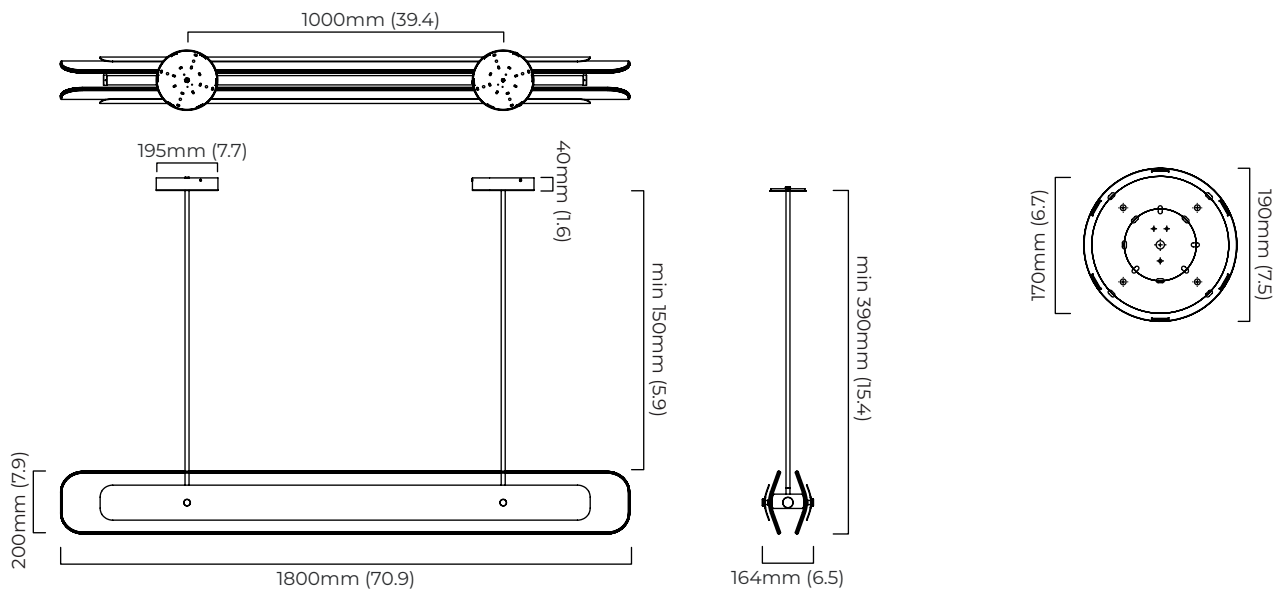

VIEW ON WEBSITE

*Diagrams are not to scale.

ROOM

CONTOUR PENDANT CEILING ROSE

FINISH

antique bronze with clear kiln glass
antique bronze with bronze kiln glass

DIMENSIONS (body of fixture)

1800 x 164 x 200 mm (l x w x h)

0/1-10v (220-240v) - on request

CEILING ROSE / PLATE

ceiling rose - 195mm x 195mm x 40mm

CERTIFICATION

VIEW ON WEBSITE

*Diagrams are not to scale.

ROOM

CONTOUR PENDANT CEILING MOUNTING PLATE - DALI A

FINISH

antique bronze with clear kiln glass
antique bronze with bronze kiln glass

DIMENSIONS (body of fixture)

1800 x 164 x 200 mm (l x w x h)

WEIGHT

30kg (66.1lbs)

please ensure ceiling structure is strong enough to support the weight of the light

CONTOUR PENDANT CEILING ROSE - DALI A

FINISH

antique bronze with clear kiln glass
antique bronze with bronze kiln glass

DIMENSIONS (body of fixture)

1800 x 164 x 200 mm (l x w x h)

WEIGHT

30kg (66.1lbs)

please ensure ceiling structure is strong enough to support the weight of the light