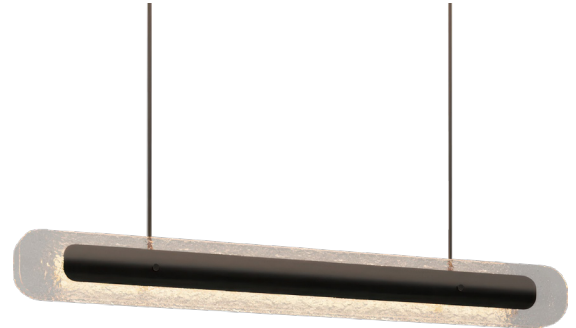

FINISH

antique bronze with clear kiln glass
antique bronze with bronze kiln glass

DIMENSIONS (body of fixture)

1800 x 164 x 200 mm (l x w x h)

WEIGHT

30kg (66.1lbs)

please ensure ceiling structure is strong enough to support the weight of the light

CONTOUR PENDANT CEILING ROSE - DALI A

FINISH

antique bronze with clear kiln glass
antique bronze with bronze kiln glass

DIMENSIONS (body of fixture)

1800 x 164 x 200 mm (l x w x h)

WEIGHT

30kg (66.1lbs)

please ensure ceiling structure is strong enough to support the weight of the light

OVERALL DROP

minimum 390 mm

maximum on request 8240 mm

supplied with 2 x 1000mm drop rod (12.7 mm dia) as standard (adjustable on site)

ILLUMINATION

220-240v - integrated LED - 58w - 2700k

DALI LED driver to be installed in the ceiling rose

DIMMING

DALI Compatible

CEILING ROSE / PLATE

ceiling rose - 195mm x 195mm x 40mm

CERTIFICATION

VIEW ON WEBSITE

*Diagrams are not to scale.

ROOM