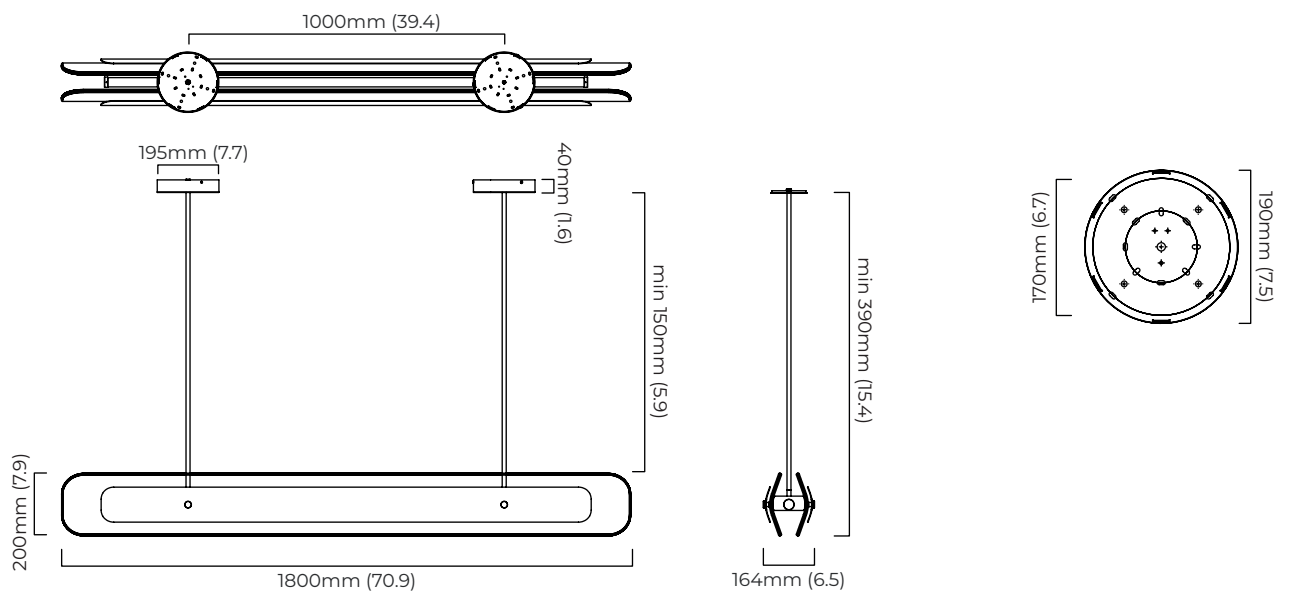

FINISH

antique bronze with clear kiln glass
antique bronze with bronze kiln glass

DIMENSIONS (body of fixture)

1800 x 164 x 200 mm (l x w x h)

WEIGHT

30kg (66.1lbs)

please ensure ceiling structure is strong enough to support the weight of the light

CONTOUR PENDANT CEILING ROSE - DALI A

FINISH

antique bronze with clear kiln glass
antique bronze with bronze kiln glass

DIMENSIONS (body of fixture)

1800 x 164 x 200 mm (l x w x h)

WEIGHT

30kg (66.1lbs)

please ensure ceiling structure is strong enough to support the weight of the light

OVERALL DROP

minimum 390 mm

maximum on request 8240 mm

supplied with 2 x 1000mm drop rod (12.7 mm dia) as standard (adjustable on site)

ILLUMINATION

220-240v - integrated LED - 58w - 2700k

DALI LED driver to be installed in the ceiling rose

DIMMING

DALI Compatible

CEILING ROSE / PLATE

ceiling rose - 195mm x 195mm x 40mm

CERTIFICATION

VIEW ON WEBSITE

*Diagrams are not to scale.

ROOM