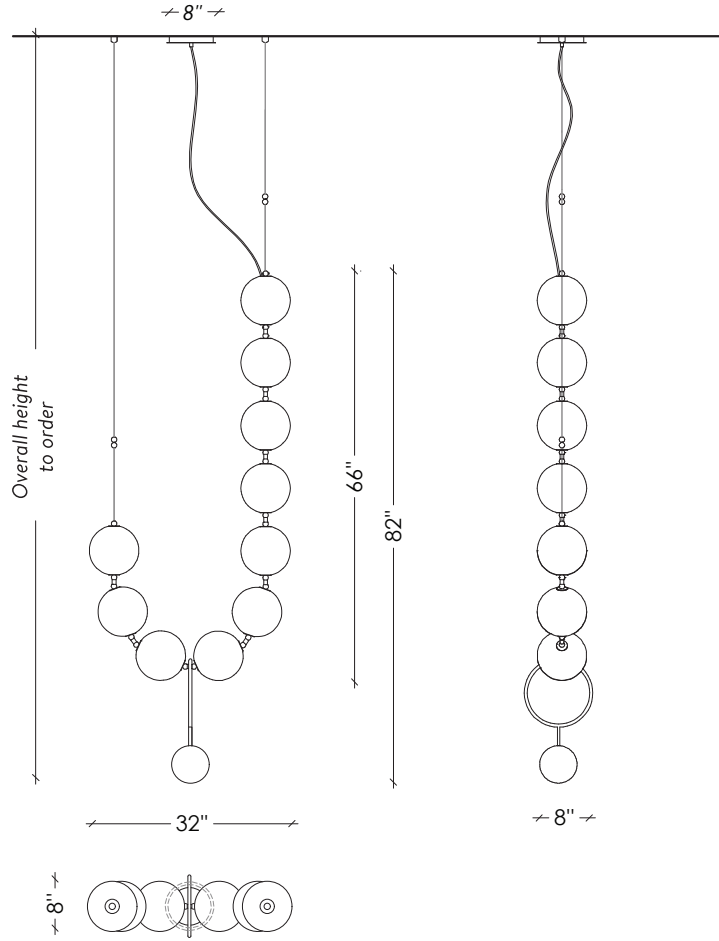

ROOM

WWW.ROOMONLINE.COM

COCO CHANDELIER - O4

32"W x 8"D x 82"H

FINISHES: AGED BRASS, AGED BRONZE, AGED COPPER, SATIN NICKEL, OR SATIN BLACK WITH MOUTH-BLOWN GLASS

LAMPING: LED 2700K (DIM-TO-WARM 2200K TO 2700K) 2880 LUMENS - 40 W PER GLOBE

ITEM NO. LI289

COCO
CONFIGURATION 04

LAROSE
GUYON

HANDMADE
IN CANADA

SPÉCIFICATIONS

DIMENSIONS

Configuration 01
66" x 36" x 46" H - 35 lbs

Configuration 02
54" x 32" x 22" H - 35 lbs

Configuration 03
88" x 8" x 42" H - 35 lbs

Configuration 04
32" x 8" x 82" H - 35 lbs

CABLES

Not adjustable / Overall length to order
Non ajustable / Longueur totale à la commande

SHADE / DIFFUSEUR

8" Hand blown glass ball
Globe 8" de verre soufflé à la main