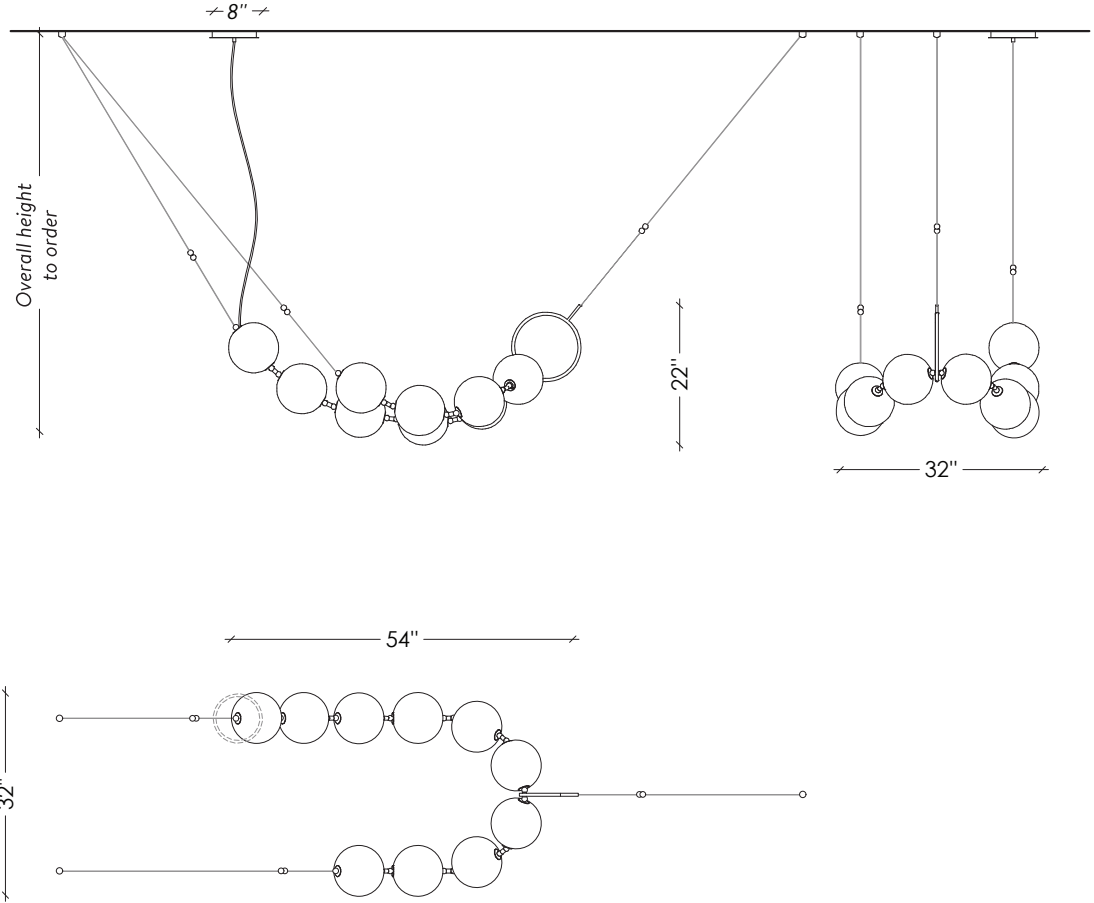

# ROOM

WWW.ROOMONLINE.COM

---

COCO CHANDELIER - O2

54"W x 32"D x 22"H

FINISHES: AGED BRASS, AGED BRONZE, AGED COPPER, SATIN NICKEL, OR SATIN BLACK WITH MOUTH-BLOWN GLASS

LAMPING: LED 2700K (DIM-TO-WARM 2200K TO 2700K) 2880 LUMENS - 40 W PER GLOBE

ITEM NO. LI289

**COCO**  
CONFIGURATION 02

## DIMENSIONS

Configuration 01  
66" x 36" x 46" H - 35 lbs

Configuration 02  
54" x 32" x 22" H - 35 lbs

Configuration 03  
88" x 8" x 42" H - 35 lbs

Configuration 04  
32" x 8" x 82" H - 35 lbs