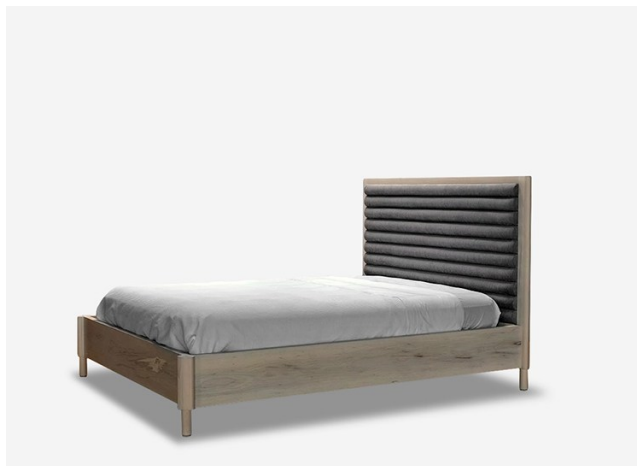

ROOM

WWW.ROOMONLINE.COM

CLOUD BED

KING: 88" L x 84" W x 48" H

QUEEN: 88" L x 68" W x 48" H

CALIFORNIA KING: 92" L x 80" W x 48" H

FULL: 83" L x 61" W x 48" H

CANOPY BRINGS HEIGHT TO 84" H

AVAILABLE IN BLEACHED MAPLE, MAPLE, WALNUT, EBONIZED WALNUT, WHITE OAK, EBONIZED WHITE OAK,
AND BLEACHED WHITE OAK, WITH UPHOLSTERED OR SOLID WOOD HEADBOARD

ITEM NO. FB52