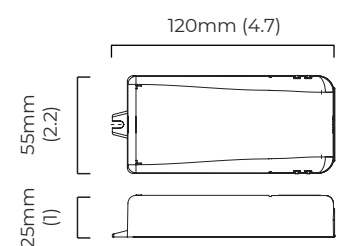

bronze with handmade fritted glass
satin brass with handmade fritted glass

DIMENSIONS (body of fixture)

ø 385 x 130 mm (dia x d)

WEIGHT

4kg (8.8lbs)

ILLUMINATION

220-240v - integrated LED - 8w - 2700k
110-130v - integrated LED - 8w - 2700k
LED driver to be installed in the ceiling rose
drivers must be installed up to 20 meters from the body of the light

CERTIFICATION

mounting plate dimensions

*Diagrams are not to scale.

CIELO CEILING / WALL LARGE - DALI-A

FINISH

bronze with handmade fritted glass
satin brass with handmade fritted glass

DIMENSIONS (body of fixture)

DIMMING

DALI compatible

CEILING ROSE / PLATE

round ceiling rose - ø 116 x 35 mm (dia x h)

CERTIFICATION

mounting plate dimensions

DALI LED driver dimensions

*Diagrams are not to scale.

CIELO CEILING / WALL LARGE - DALI-B

FINISH

bronze with handmade fritted glass
satin brass with handmade fritted glass

DIMENSIONS (body of fixture)

ø 385 x 130 mm (dia x d)

WEIGHT

4kg (8.8lbs)

ILLUMINATION