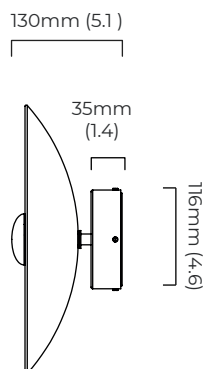

CIELO CEILING / WALL SMALL - DALI-A

FINISH

bronze with handmade fritted glass
satin brass with handmade fritted glass

DIMENSIONS (body of fixture)

ø 315 x 130 mm (dia x d)

WEIGHT

3kg (6.6lbs)

ILLUMINATION

220-240v - integrated LED - 8w - 2700k
DALI LED driver to be installed in the wall/ceiling cavity
drivers must be installed up to 20 meters from the body of the light

DIMMING

DALI compatible

CEILING ROSE / PLATE

round ceiling rose - ø 116 x 35 mm (dia x h)

CERTIFICATION