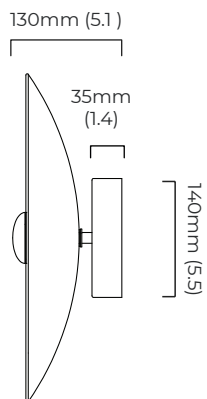

CIELO CEILING / WALL LARGE - DALI-B

FINISH

bronze with handmade fritted glass
satin brass with handmade fritted glass

DIMENSIONS (body of fixture)

ø 385 x 130 mm (dia x d)

WEIGHT

4kg (8.8lbs)

ILLUMINATION

220-240v - integrated LED - 8w - 2700k
DALI LED driver to be installed in the ceiling/wall rose

DIMMING

DALI compatible

CEILING ROSE / PLATE

round ceiling rose - ø 140 x 35 mm (dia x h)

CERTIFICATION