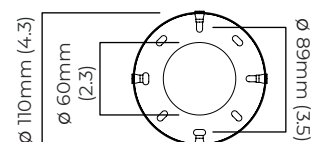

ROOM

WWW.ROOMONLINE.COM

CIELO WALL / CEILING MOUNT

LARGE: 15.2"W x 5"H. SMALL: 12.4"W x 5"H

BRONZE OR SATIN BRASS WITH FRITTED GLASS AND SHADE

ITEM NO. LI399

CIELO CEILING / WALL LARGE

FINISH

bronze with handmade fritted glass
satin brass with handmade fritted glass

DIMENSIONS (body of fixture)

ø 385 x 130 mm (dia x d)

WEIGHT

4kg (8.8lbs)

ILLUMINATION

220-240v - integrated LED - 8w - 2700k
110-130v - integrated LED - 8w - 2700k
LED driver to be installed in the ceiling rose
drivers must be installed up to 20 meters from the body of the light

DIMMING

trailing edge dimmable / phase cut (rotary dimmer) - standard
DALI option available (220-240v only)
0/1-10v (220-240v or 110-130v) - on request

CEILING ROSE / PLATE

round ceiling rose - ø 116 x 35 mm (dia x h)

CERTIFICATION

mounting plate dimensions

*Diagrams are not to scale.

CIELO CEILING / WALL LARGE - DALI-A

FINISH

bronze with handmade fritted glass
satin brass with handmade fritted glass

DIMENSIONS (body of fixture)