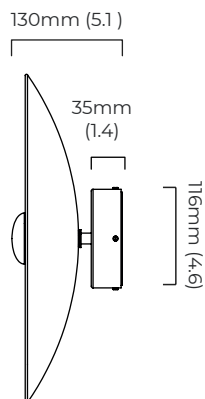

CIELO CEILING / WALL LARGE - DALI-A

FINISH

bronze with handmade fritted glass
satin brass with handmade fritted glass

DIMENSIONS (body of fixture)

ø 385 x 130 mm (dia x d)

WEIGHT

4kg (8.8lbs)

ILLUMINATION

220-240v - integrated LED - 8w - 2700k
DALI LED driver to be installed in the wall/ceiling cavity
drivers must be installed up to 20 meters from the body of the light

DIMMING

DALI compatible

CEILING ROSE / PLATE

round ceiling rose - ø 116 x 35 mm (dia x h)

CERTIFICATION