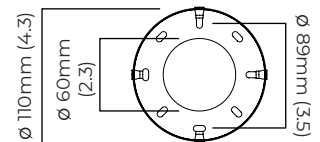

CIELO CEILING / WALL LARGE - DALI-B

FINISH

bronze with handmade fritted glass
satin brass with handmade fritted glass

DIMENSIONS (body of fixture)

ø 385 x 130 mm (dia x d)

WEIGHT

4kg (8.8lbs)

ILLUMINATION

CIELO CEILING / WALL SMALL

FINISH

bronze with handmade fritted glass
satin brass with handmade fritted glass

DIMENSIONS (body of fixture)

ø 315 x 130 mm (dia x d)

WEIGHT

3kg (6.6lbs)

ILLUMINATION

CERTIFICATION

130mm (5.1)

315mm (12.4)

mounting plate dimensions

*Diagrams are not to scale.

CIELO CEILING / WALL SMALL - DALI-A

FINISH

bronze with handmade fritted glass
satin brass with handmade fritted glass

DIMENSIONS (body of fixture)

ø 315 x 130 mm (dia x d)

WEIGHT

3kg (6.6lbs)

ILLUMINATION

220-240v - integrated LED - 8w - 2700k
DALI LED driver to be installed in the wall/ceiling cavity
drivers must be installed up to 20 meters from the body of the light