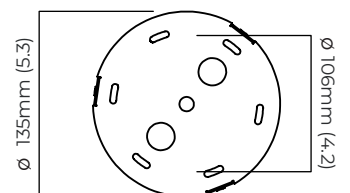

bronze with handmade fritted glass
satin brass with handmade fritted glass

DIMENSIONS (body of fixture)

ø 385 x 130 mm (dia x d)

WEIGHT

4kg (8.8lbs)

ILLUMINATION

220-240v - integrated LED - 8w - 2700k
110-130v - integrated LED - 8w - 2700k
LED driver to be installed in the ceiling rose
drivers must be installed up to 20 meters from the body of the light

CIELO CEILING / WALL LARGE - DALI-B

FINISH

bronze with handmade fritted glass
satin brass with handmade fritted glass

DIMENSIONS (body of fixture)

ø 385 x 130 mm (dia x d)

WEIGHT

4kg (8.8lbs)

ILLUMINATION

220-240v - integrated LED - 8w - 2700k
DALI LED driver to be installed in the ceiling/wall rose

DIMMING

DALI compatible

CEILING ROSE / PLATE

round ceiling rose - ø 140 x 35 mm (dia x h)

CERTIFICATION

mounting plate dimensions