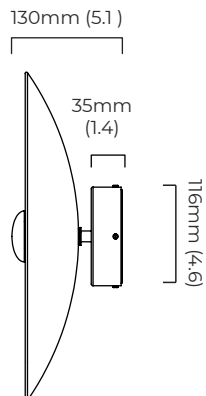

ROOM

WWW.ROOMONLINE.COM

CIELO WALL / CEILING MOUNT

LARGE: 15.2"W x 5"H. SMALL: 12.4"W x 5"H

BRONZE OR SATIN BRASS WITH FRITTED GLASS AND SHADE

ITEM NO. LI399

CIELO CEILING / WALL LARGE

FINISH

bronze with handmade fritted glass
satin brass with handmade fritted glass

DIMENSIONS (body of fixture)

ø 385 x 130 mm (dia x d)

WEIGHT

4kg (8.8lbs)

ILLUMINATION

220-240v - integrated LED - 8w - 2700k
110-130v - integrated LED - 8w - 2700k
LED driver to be installed in the ceiling rose
drivers must be installed up to 20 meters from the body of the light

CERTIFICATION

mounting plate dimensions

*Diagrams are not to scale.

CIELO CEILING / WALL LARGE - DALI-A

FINISH

bronze with handmade fritted glass
satin brass with handmade fritted glass

DIMENSIONS (body of fixture)

CIELO CEILING / WALL LARGE - DALI-B

FINISH

bronze with handmade fritted glass
satin brass with handmade fritted glass

DIMENSIONS (body of fixture)

ø 385 x 130 mm (dia x d)

WEIGHT

4kg (8.8lbs)

ILLUMINATION