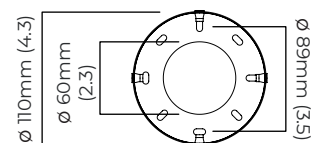

bronze with handmade fritted glass
satin brass with handmade fritted glass

DIMENSIONS (body of fixture)

ø 385 x 130 mm (dia x d)

WEIGHT

4kg (8.8lbs)

ILLUMINATION

220-240v - integrated LED - 8w - 2700k
110-130v - integrated LED - 8w - 2700k
LED driver to be installed in the ceiling rose
drivers must be installed up to 20 meters from the body of the light

CERTIFICATION

mounting plate dimensions

*Diagrams are not to scale.

CIELO CEILING / WALL LARGE - DALI-A

FINISH

bronze with handmade fritted glass
satin brass with handmade fritted glass

DIMENSIONS (body of fixture)

DIMMING

DALI compatible

CEILING ROSE / PLATE

round ceiling rose - ø 116 x 35 mm (dia x h)

CERTIFICATION

mounting plate dimensions

DALI LED driver dimensions

*Diagrams are not to scale.

CIELO CEILING / WALL LARGE - DALI-B

FINISH

bronze with handmade fritted glass
satin brass with handmade fritted glass

DIMENSIONS (body of fixture)

ø 385 x 130 mm (dia x d)

WEIGHT

4kg (8.8lbs)

ILLUMINATION