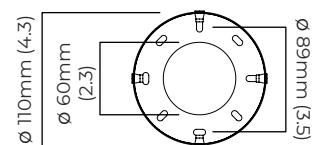

CERTIFICATION

130mm (5.1)

315mm (12.4)

mounting plate dimensions

*Diagrams are not to scale.

CIELO CEILING / WALL SMALL - DALI-A

FINISH

bronze with handmade fritted glass
satin brass with handmade fritted glass

DIMENSIONS (body of fixture)

ø 315 x 130 mm (dia x d)

WEIGHT

3kg (6.6lbs)

ILLUMINATION

220-240v - integrated LED - 8w - 2700k
DALI LED driver to be installed in the wall/ceiling cavity
drivers must be installed up to 20 meters from the body of the light

DIMMING

DALI compatible

CEILING ROSE / PLATE

round ceiling rose - ø 116 x 35 mm (dia x h)

CERTIFICATION

mounting plate dimensions

DALI LED driver dimensions

*Diagrams are not to scale.

CIELO CEILING / WALL SMALL - DALI-B

FINISH

bronze with handmade fritted glass
satin brass with handmade fritted glass

DIMENSIONS (body of fixture)

ø 315 x 130 mm (dia x d)

WEIGHT

3kg (6.6lbs)

ILLUMINATION