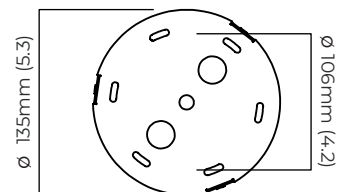

CIELO CEILING / WALL SMALL

FINISH

bronze with handmade fritted glass
satin brass with handmade fritted glass

DIMENSIONS (body of fixture)

ø 315 x 130 mm (dia x d)

WEIGHT

3kg (6.6lbs)

ILLUMINATION

CERTIFICATION

130mm (5.1)

315mm (12.4)

mounting plate dimensions

*Diagrams are not to scale.

CIELO CEILING / WALL SMALL - DALI-A

FINISH

bronze with handmade fritted glass
satin brass with handmade fritted glass

CIELO CEILING / WALL SMALL - DALI-B

FINISH

bronze with handmade fritted glass
satin brass with handmade fritted glass

DIMENSIONS (body of fixture)

ø 315 x 130 mm (dia x d)

WEIGHT

3kg (6.6lbs)

ILLUMINATION

315mm (12.4)

mounting plate dimensions

*Diagrams are not to scale.

CIELO CEILING / WALL SMALL

CIELO CEILING / WALL SMALL

SKU NUMBER	FINISH DESCRIPTION	VOLTAGE
CIECWSBZFG-240	bronze with handmade fritted glass	220 - 240V
CIECWSSBFG-240	satın brass with handmade fritted glass	220 - 240V
CIECWSBZFG-110	bronze with handmade fritted glass	110 - 130V
CIECWSSBFG-110	satın brass with handmade fritted glass	110 - 130V