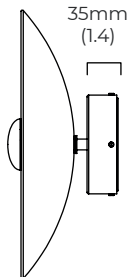

CIELO CEILING / WALL LARGE - DALI-B

FINISH

bronze with handmade fritted glass
satin brass with handmade fritted glass

DIMENSIONS (body of fixture)

ø 385 x 130 mm (dia x d)

WEIGHT

4kg (8.8lbs)

ILLUMINATION

CIELO CEILING / WALL SMALL

FINISH

bronze with handmade fritted glass
satin brass with handmade fritted glass

DIMENSIONS (body of fixture)

ø 315 x 130 mm (dia x d)

WEIGHT

3kg (6.6lbs)

ILLUMINATION

CERTIFICATION

130mm (5.1)

315mm (12.4)

mounting plate dimensions

*Diagrams are not to scale.

CIELO CEILING / WALL SMALL - DALI-A

FINISH

bronze with handmade fritted glass
satin brass with handmade fritted glass

DIMENSIONS (body of fixture)

ø 315 x 130 mm (dia x d)

WEIGHT

3kg (6.6lbs)

ILLUMINATION

220-240v - integrated LED - 8w - 2700k
DALI LED driver to be installed in the wall/ceiling cavity
drivers must be installed up to 20 meters from the body of the light