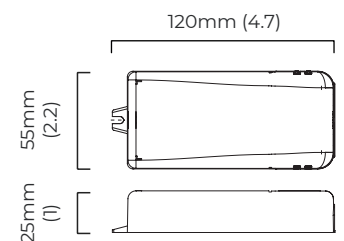

CERTIFICATION

130mm (5.1)

315mm (12.4)

mounting plate dimensions

*Diagrams are not to scale.

CIELO CEILING / WALL SMALL - DALI-A

FINISH

bronze with handmade fritted glass
satin brass with handmade fritted glass

DIMENSIONS (body of fixture)

ø 315 x 130 mm (dia x d)

WEIGHT

3kg (6.6lbs)

ILLUMINATION

220-240v - integrated LED - 8w - 2700k
DALI LED driver to be installed in the wall/ceiling cavity
drivers must be installed up to 20 meters from the body of the light

DIMMING

DALI compatible

CEILING ROSE / PLATE

round ceiling rose - ø 116 x 35 mm (dia x h)

CERTIFICATION

mounting plate dimensions

DALI LED driver dimensions

*Diagrams are not to scale.

CIELO CEILING / WALL SMALL - DALI-B

FINISH

bronze with handmade fritted glass
satin brass with handmade fritted glass

DIMENSIONS (body of fixture)

ø 315 x 130 mm (dia x d)

WEIGHT

3kg (6.6lbs)

ILLUMINATION