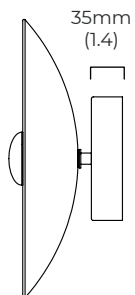

CIELO CEILING / WALL LARGE - DALI-B

FINISH

bronze with handmade fritted glass
satin brass with handmade fritted glass

DIMENSIONS (body of fixture)

ø 385 x 130 mm (dia x d)

WEIGHT

4kg (8.8lbs)

ILLUMINATION

CIELO CEILING / WALL SMALL

FINISH

bronze with handmade fritted glass
satin brass with handmade fritted glass

DIMENSIONS (body of fixture)

ø 315 x 130 mm (dia x d)

WEIGHT

3kg (6.6lbs)

ILLUMINATION

CIELO CEILING / WALL SMALL - DALI-B

FINISH

bronze with handmade fritted glass
satin brass with handmade fritted glass

DIMENSIONS (body of fixture)

ø 315 x 130 mm (dia x d)

WEIGHT

3kg (6.6lbs)

ILLUMINATION

315mm (12.4)

mounting plate dimensions

*Diagrams are not to scale.

CIELO CEILING / WALL SMALL

CIELO CEILING / WALL SMALL

SKU NUMBER	FINISH DESCRIPTION	VOLTAGE
CIECWSBZFG-240	bronze with handmade fritted glass	220 - 240V
CIECWSSBFG-240	satın brass with handmade fritted glass	220 - 240V
CIECWSBZFG-110	bronze with handmade fritted glass	110 - 130V
CIECWSSBFG-110	satın brass with handmade fritted glass	110 - 130V