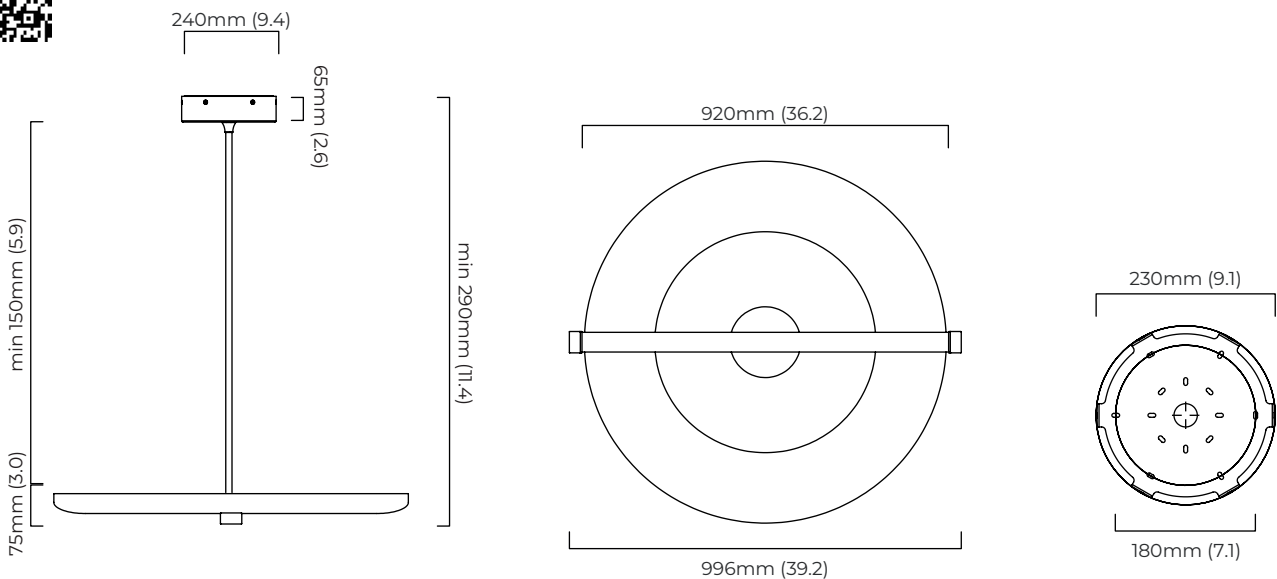

ROOM

CERES UPLIGHTER PENDANT CEILING ROSE

FINISH

antique bronze
bronze

DIMENSIONS (body of fixture)

996 x 920 x 75 mm (l x w x h)

WEIGHT

10kg (22lbs)

please ensure ceiling structure is strong enough to support the weight of the light

OVERALL DROP

minimum 290 mm

maximum on request 8140 mm

supplied with 1000mm drop rod (16 mm dia) as standard (adjustable on site)

ILLUMINATION

220-240v - integrated LED - 110w - 2700k

110-130v - integrated LED - 110w - 2700k

LED driver to be installed in the ceiling rose

DIMMING

trailing dimmable / phase cut (rotary dimmer) - standard DALI option available (220-240v only)

0/1-10v (220-240v) - on request

CEILING ROSE / PLATE

ceiling rose - 240mm x 240mm x 65mm

CERTIFICATION

VIEW ON WEBSITE

*Diagrams are not to scale.