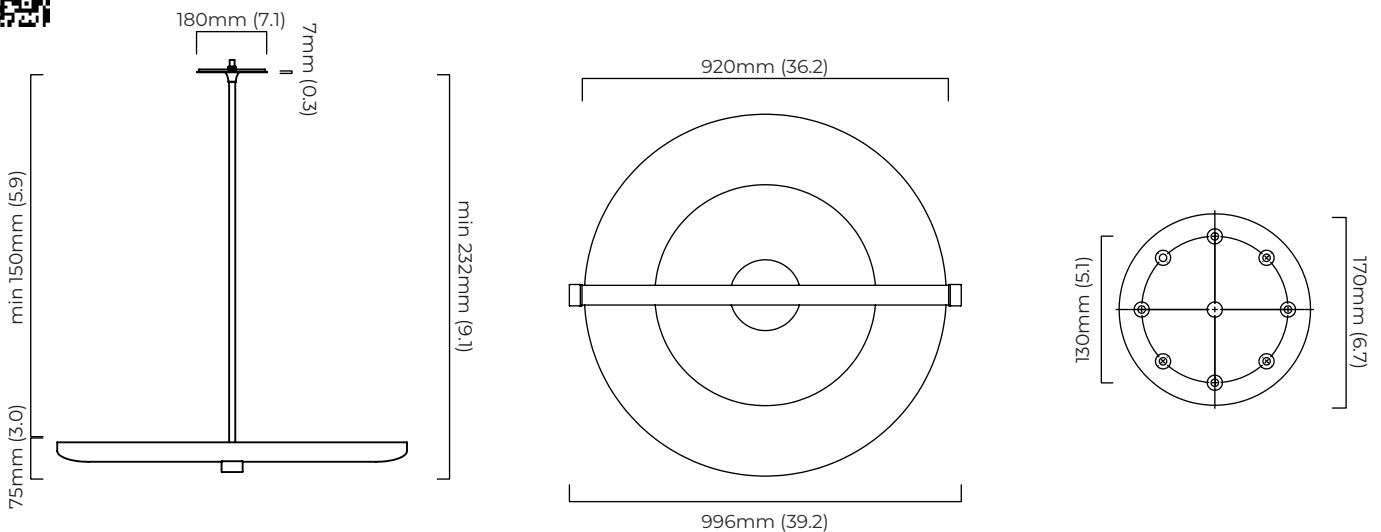

FINISH

antique bronze
bronze

DIMENSIONS (body of fixture)

996 x 920 x 75 mm (l x w x h)

WEIGHT

10kg (22lbs)

please ensure ceiling structure is strong enough to support the weight of the light

OVERALL DROP

0/1-10v (220-240v) - on request

CEILING ROSE / PLATE

ceiling plate - 180mm x 180mm x 7mm

CERTIFICATION

VIEW ON WEBSITE

*Diagrams are not to scale.

ROOM

CERES UPLIGHTER PENDANT CEILING ROSE

minimum 290 mm

maximum on request 8140 mm

supplied with 1000mm drop rod (16 mm dia) as standard (adjustable on site)

ILLUMINATION

220-240v - integrated LED - 110w - 2700k

110-130v - integrated LED - 110w - 2700k