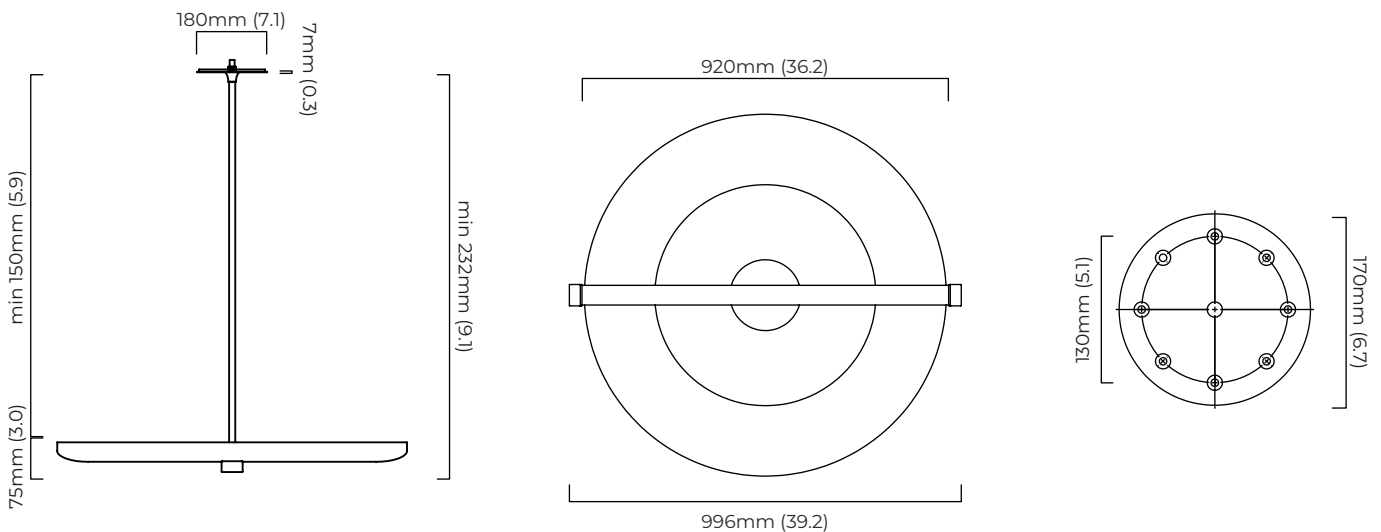

FINISH

antique bronze
bronze

DIMENSIONS (body of fixture)

996 x 920 x 75 mm (l x w x h)

WEIGHT

10kg (22lbs)

please ensure ceiling structure is strong enough to support the weight of the light

OVERALL DROP

996 x 920 x 75 mm (l x w x h)

WEIGHT

10kg (22lbs)

please ensure ceiling structure is strong enough to support the weight of the light

OVERALL DROP

minimum 253 mm

maximum on request 8103 mm

supplied with 1000mm drop rod (16 mm dia) as standard (adjustable on site)

CEILING ROSE / PLATE

ceiling plate - 180mm x 180mm x 7mm

CERTIFICATION

VIEW ON WEBSITE

*Diagrams are not to scale.

ROOM

CERES UPLIGHTER PENDANT CEILING ROSE - DALI A

FINISH

antique bronze
bronze

DIMENSIONS (body of fixture)

996 x 920 x 75 mm (l x w x h)

WEIGHT

10kg (22lbs)

please ensure ceiling structure is strong enough to support the weight of the light

OVERALL DROP

minimum 290 mm