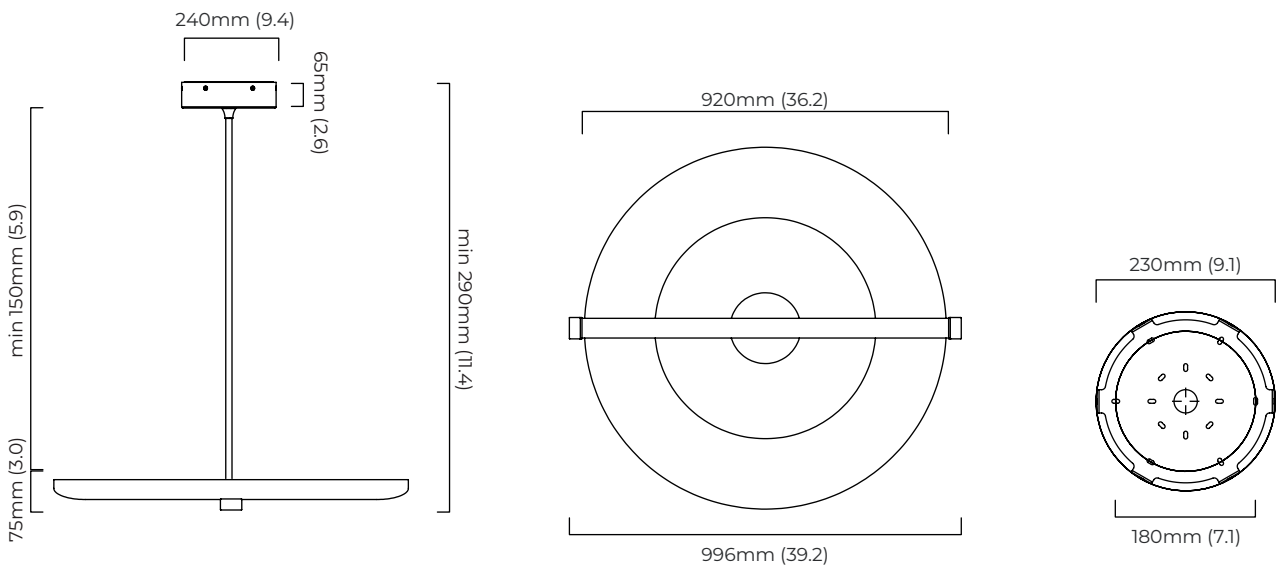

FINISH

antique bronze
bronze

DIMENSIONS (body of fixture)

996 x 920 x 75 mm (l x w x h)

WEIGHT

10kg (22lbs)

please ensure ceiling structure is strong enough to support the weight of the light

OVERALL DROP

antique bronze
bronze

DIMENSIONS (body of fixture)

996 x 920 x 75 mm (l x w x h)

WEIGHT

10kg (22lbs)

please ensure ceiling structure is strong enough to support the weight of the light

OVERALL DROP

minimum 290 mm

DIMMING

DALI compatible

CEILING ROSE / PLATE

ceiling rose - 240mm x 240mm x 65mm

CERTIFICATION

VIEW ON WEBSITE

*Diagrams are not to scale.

ROOM