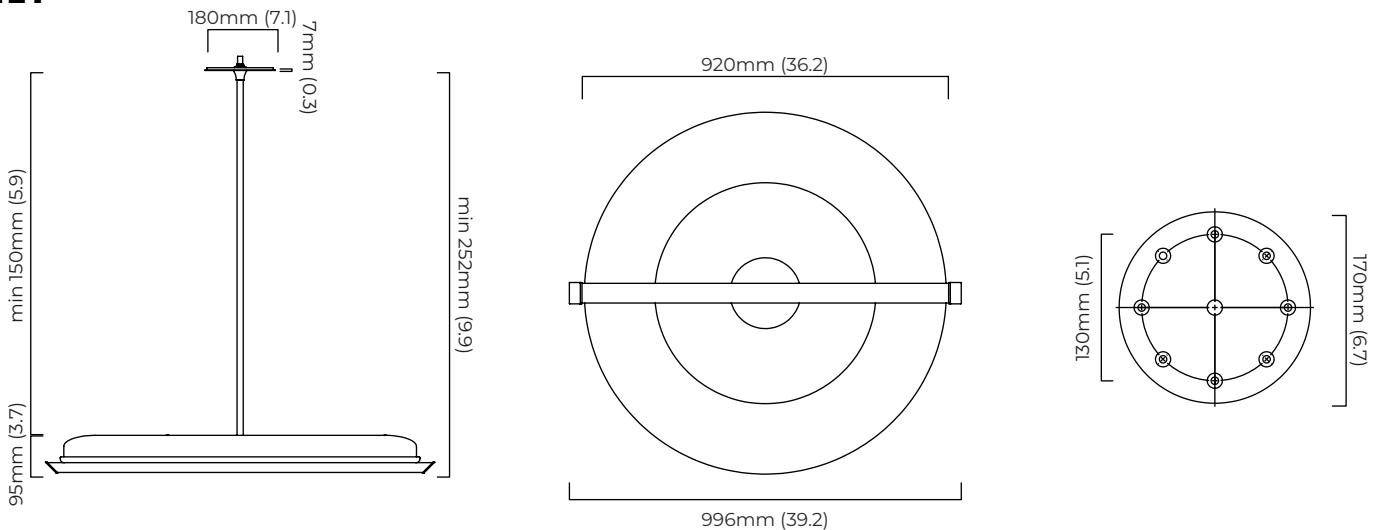

ROOM

CERES PENDANT CEILING MOUNTING PLATE

FINISH

antique bronze with honed alabaster
bronze with honed alabaster

DIMENSIONS (body of fixture)

996 x 920 x 95 mm (l x w x h)

WEIGHT

38kg (83.8lbs)

please ensure ceiling structure is strong enough to support the weight of the light

OVERALL DROP

minimum 252 mm

maximum on request 8102 mm

supplied with 1000mm drop rod (16 mm dia) as standard (adjustable on site)

ILLUMINATION

220-240v - integrated LED - 110w - 2700k

110-130v - integrated LED - 110w - 2700k

LED driver to be installed in the ceiling cavity or remote

drivers must be installed up to 20 meters from the body of the light

DIMMING

trailing dimmable / phase cut (rotary dimmer) - standard DALI option available (220-240v only)

0/1-10v (220-240v) - on request

CEILING ROSE / PLATE

ceiling plate - 180mm x 180mm x 7mm

CERTIFICATION

VIEW ON WEBSITE

*Diagrams are not to scale.