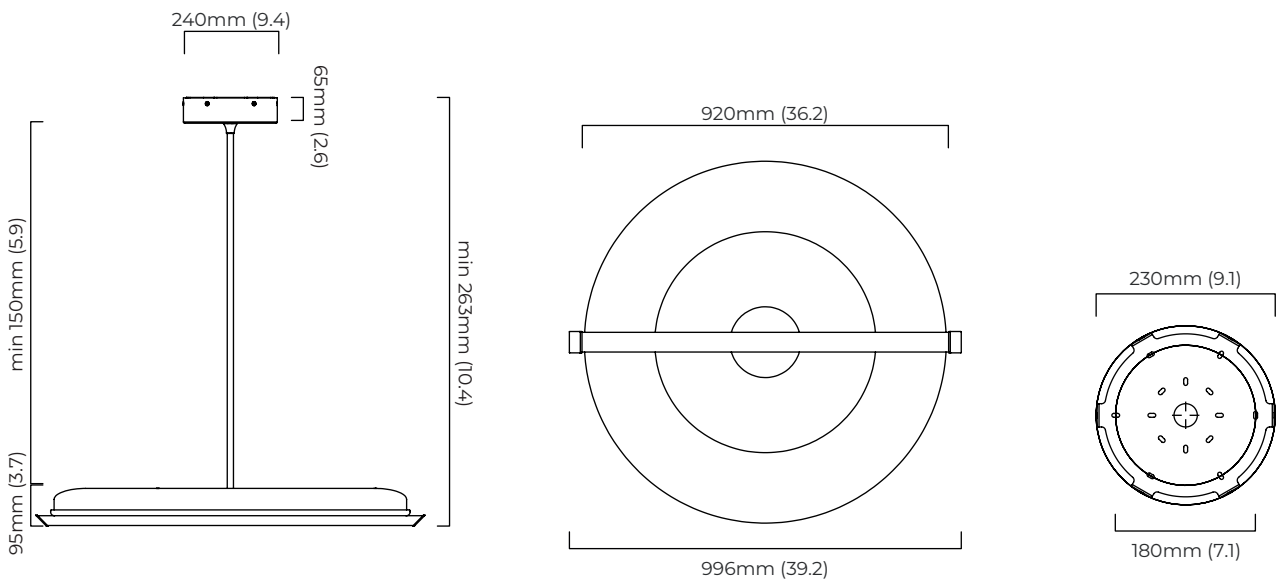

ROOM

CERES PENDANT CEILING ROSE - DALI A

FINISH

bronze with honed alabaster

DIMENSIONS (body of fixture)

996 x 920 x 95 mm (l x w x h)

WEIGHT

38kg (83.8lbs)

please ensure ceiling structure is strong enough to support the weight of the light

OVERALL DROP

minimum 310 mm

maximum on request 8160 mm

supplied with 1000mm drop rod (16 mm dia) as standard (adjustable on site)

ILLUMINATION

220-240v - integrated LED - 110w - 2700k

DALI LED driver to be installed in the ceiling rose

DIMMING

DALI compatible

CEILING ROSE / PLATE

ceiling rose - 240mm x 240mm x 65mm

CERTIFICATION

VIEW ON WEBSITE

*Diagrams are not to scale.