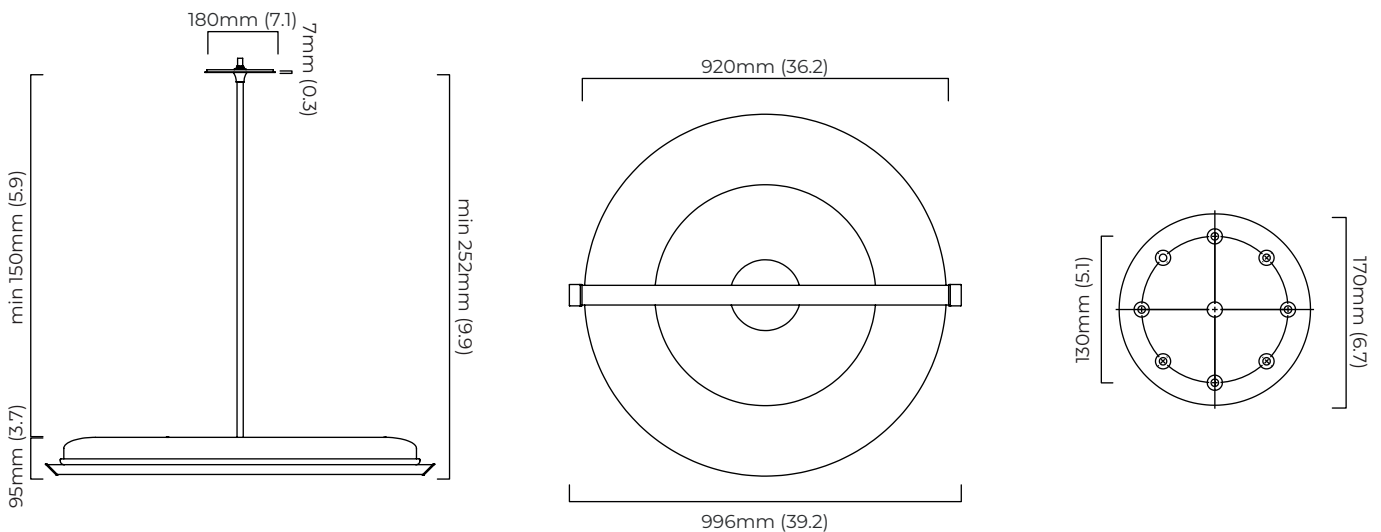

ROOM

CERES PENDANT CEILING MOUNTING PLATE - DALI A

FINISH

antique bronze with honed alabaster
bronze with honed alabaster

DIMENSIONS (body of fixture)

996 x 920 x 95 mm (l x w x h)

WEIGHT

38kg (83.8lbs)

please ensure ceiling structure is strong enough to support the weight of the light

OVERALL DROP

minimum 252 mm

maximum on request 8102 mm

supplied with 1000mm drop rod (16 mm dia) as standard (adjustable on site)

ILLUMINATION

220-240v - integrated LED - 110w - 2700k

DALI LED driver to be installed in the ceiling cavity or remote drivers must be installed up to 20 meters from the body of the light

DIMMING

DALI Compatible

CEILING ROSE / PLATE

ceiling plate - 180mm x 180mm x 7mm

CERTIFICATION

VIEW ON WEBSITE

*Diagrams are not to scale.