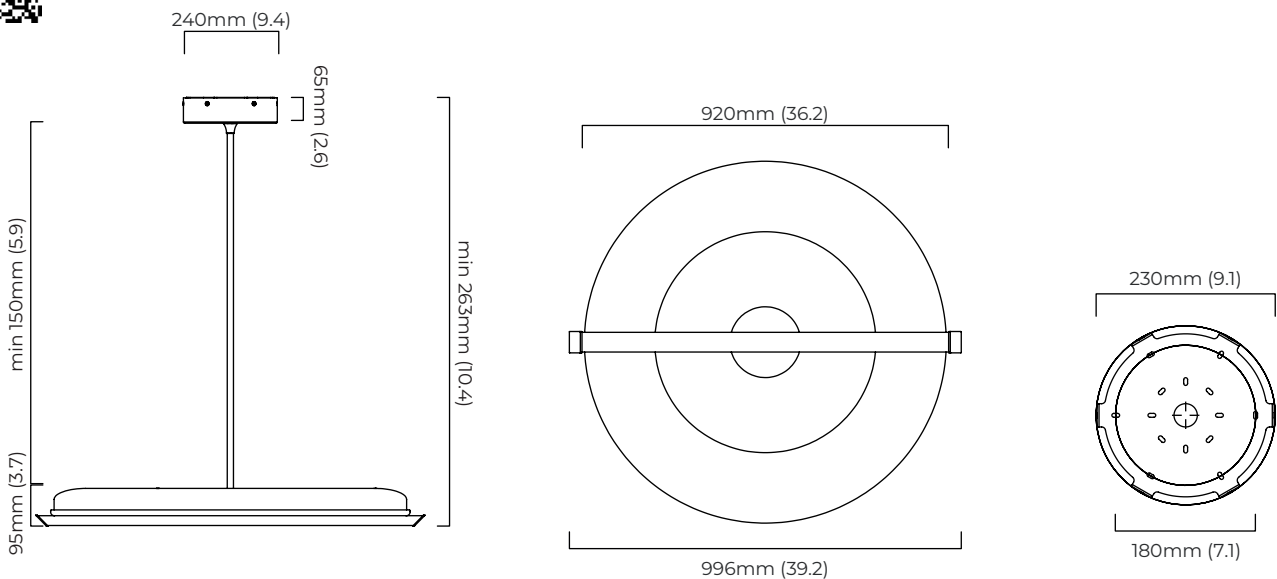

ROOM

CERES PENDANT CEILING ROSE

FINISH

antique bronze with honed alabaster
bronze with honed alabaster

DIMENSIONS (body of fixture)

996 x 920 x 95 mm (l x w x h)

WEIGHT

38kg (83.8lbs)

please ensure ceiling structure is strong enough to support the weight of the light

OVERALL DROP

minimum 310 mm

maximum on request 8160 mm

supplied with 1000mm drop rod (16 mm dia) as standard (adjustable on site)

ILLUMINATION

220-240v - integrated LED - 110w - 2700k

110-130v - integrated LED - 110w - 2700k

LED driver to be installed in the ceiling rose

DIMMING

trailing dimmable / phase cut (rotary dimmer) - standard DALI option available (220-240v only)

0/1-10v (220-240v) - on request

CEILING ROSE / PLATE

ceiling rose - 240mm x 240mm x 65mm

CERTIFICATION

VIEW ON WEBSITE

*Diagrams are not to scale.