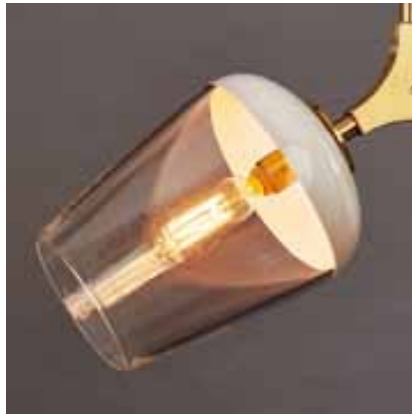

## GLOBE STYLES

MANTIS

TAPERED

ROUND

## JOSEPH PAGANO LIGHTING OPTIONS

## GLOBE COLORS

BURNT UMBER

FERRARI RED

CLOUD WHITE  
(UPCHARGE FOR GOLD  
LIP EMBELLISHMENT)

INK BLACK

SMOKE & WHITE

CLEAR & WHITE