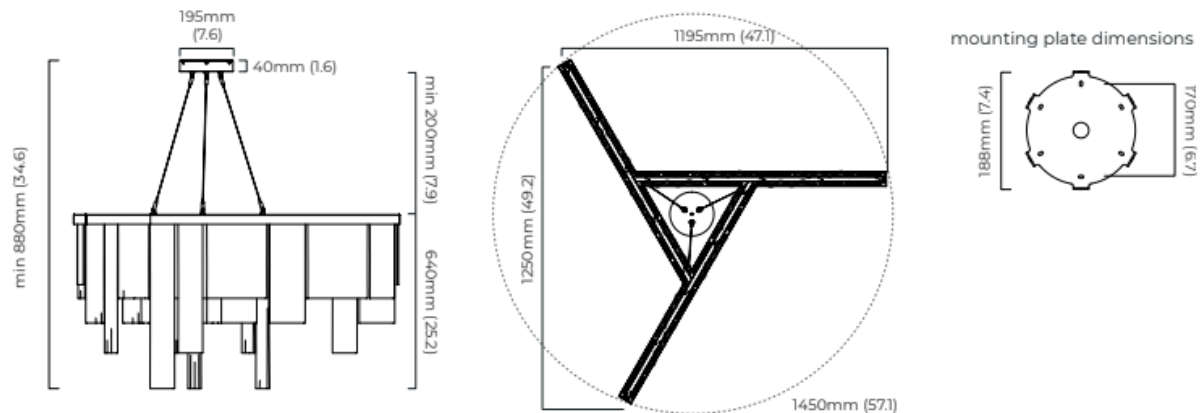

ROOM

WWW.ROOMONLINE.COM

FINISH

satin brass finish with wavy kiln glass
bronze finish with wavy kiln glass
polished nickel finish with wavy kiln glass

DIMENSIONS (body of fixture)

1250 x 1195 x 640 mm (w x d x h)

WEIGHT

40kg (88.2lbs)
additional support on the ceiling, or around junction box,
is required for installation

OVERALL DROP

minimum 880 mm
maximum on request 5680 mm
supplied with 2500 mm suspension cables

ILLUMINATION

integrated LED - 50w - 2700k
LED driver to be installed in the ceiling rose

DIMMING

trailing edge dimmable
dali option available (220-240v only)

CEILING ROSE / PLATE

round ceiling rose - ø 195 x 40 mm (dia x h)

CERTIFICATION

*Diagrams are not to scale.

SKU NUMBER	FINISH DESCRIPTION	VOLTAGE
CASCHOBZWG-CR-240	Bronze finish with wavy kiln glass	220-240V
CASCHOSBWG-CR-240	Satin brass finish with wavy kiln glass	220-240V
CASCHOPNWG-CR-240	Polished nickel finish with wavy kiln glass	220-240V
CASCHOBZWG-CR-110	Bronze finish with wavy kiln glass	110-130V
CASCHOSBWG-CR-110	Satin brass finish with wavy kiln glass	110-130V
CASCHOPNWG-CR-110	Polished nickel finish with wavy kiln glass	110-130V