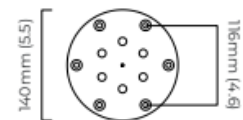

mounting plate dimensions