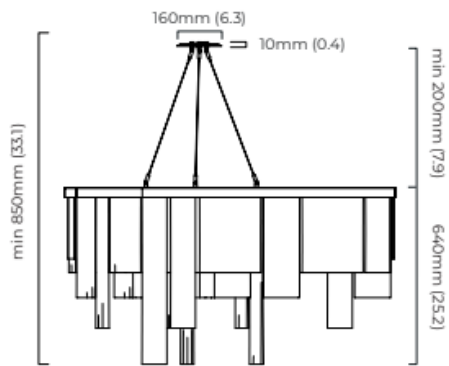

ROOM

WWW.ROOMONLINE.COM

FINISH

satin brass finish with wavy kiln glass
bronze finish with wavy kiln glass
polished nickel finish with wavy kiln glass

DIMENSIONS (body of fixture)

1250 x 1195 x 640 mm (w x d x h)

WEIGHT

40kg (88.2lbs)
additional support on the ceiling, or around junction box,
is required for installation

OVERALL DROP

minimum 850 mm
maximum on request 5650 mm
supplied with 2500 mm suspension cables

ILLUMINATION

integrated LED - 50w - 2700k
LED driver to be installed in the cavity
driver can be placed up to 2m away from the ceiling plate

DIMMING

trailing edge dimmable
dali option available (220-240v only)

CEILING ROSE / PLATE

round ceiling plate - ϕ 160 x 10 mm (dia x h)

CERTIFICATION

mounting plate dimensions

LED driver dimensions

*Diagrams are not to scale.

SKU NUMBER	FINISH DESCRIPTION	VOLTAGE
CASCHOBZWG-CM-240	Bronze finish with wavy kiln glass	220-240V
CASCHOSBWG-CM-240	Satin brass finish with wavy kiln glass	220-240V
CASCHOPNWG-CM-240	Polished nickel finish with wavy kiln glass	220-240V
CASCHOBZWG-CM-110	Bronze finish with wavy kiln glass	110-130V
CASCHOSBWG-CM-110	Satin brass finish with wavy kiln glass	110-130V
CASCHOPNWG-CM-110	Polished nickel finish with wavy kiln glass	110-130V