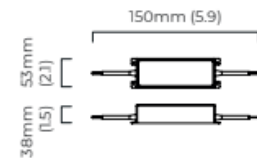

LED driver dimensions

*Diagrams are not to scale.

SKU NUMBER	FINISH DESCRIPTION	VOLTAGE
CASCHOBZWG-CM-240	Bronze finish with wavy kiln glass	220-240V
CASCHOSBWG-CM-240	Satin brass finish with wavy kiln glass	220-240V
CASCHOPNWG-CM-240	Polished nickel finish with wavy kiln glass	220-240V
CASCHOBZWG-CM-110	Bronze finish with wavy kiln glass	110-130V
CASCHOSBWG-CM-110	Satin brass finish with wavy kiln glass	110-130V
CASCHOPNWG-CM-110	Polished nickel finish with wavy kiln glass	110-130V