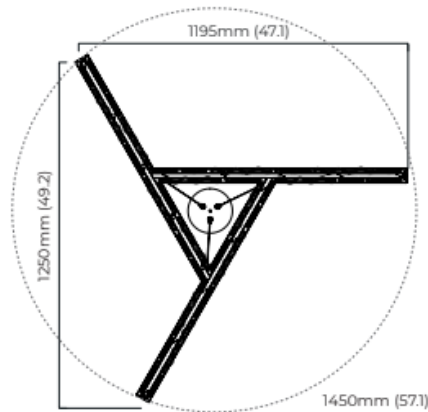

ROOM

WWW.ROOMONLINE.COM

FINISH

satin brass finish with wavy kiln glass
bronze finish with wavy kiln glass
polished nickel finish with wavy kiln glass

DIMENSIONS (body of fixture)

1250 x 1195 x 640 mm (w x d x h)

WEIGHT

40kg (88.2lbs)
additional support on the ceiling, or around junction box,
is required for installation

OVERALL DROP

minimum 850 mm
maximum on request 5650 mm
supplied with 2500 mm suspension cables

ILLUMINATION

integrated LED - 50w - 2700k
LED driver to be installed in the cavity
driver can be placed up to 2m away from the ceiling plate

DIMMING

trailing edge dimmable
dali option available (220-240v only)

CEILING ROSE / PLATE

round ceiling plate - ϕ 160 x 10 mm (dia x h)

CERTIFICATION

mounting plate dimensions

LED driver dimensions

*Diagrams are not to scale.

SKU NUMBER	FINISH DESCRIPTION	VOLTAGE
CASCHOBZWG-CM-240	Bronze finish with wavy kiln glass	220-240V
CASCHOSBWG-CM-240	Satin brass finish with wavy kiln glass	220-240V
CASCHOPNWG-CM-240	Polished nickel finish with wavy kiln glass	220-240V
CASCHOBZWG-CM-110	Bronze finish with wavy kiln glass	110-130V
CASCHOSBWG-CM-110	Satin brass finish with wavy kiln glass	110-130V
CASCHOPNWG-CM-110	Polished nickel finish with wavy kiln glass	110-130V