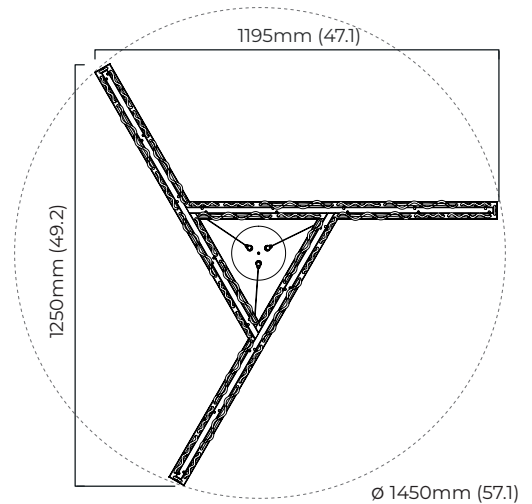

DIMENSIONS (body of fixture)

∅ 1450 x 640 mm (dia x h)

WEIGHT

40kg (88.2lbs)

please ensure ceiling structure is strong enough to support the weight of the light

OVERALL DROP

minimum 880 mm

maximum on request 5680 mm

DALI compatible

CEILING ROSE / PLATE

round ceiling rose - ∅ 195 x 40 mm (dia x h)

CERTIFICATION

mounting plate dimensions

*Diagrams are not to scale.

CASCATA CHANDELIER - DALI A

CASCATA CHANDELIER CEILING MOUNTING PLATE - DALI-A