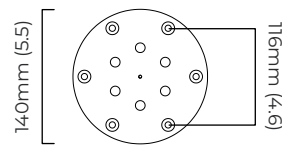

DIMENSIONS (body of fixture)

∅ 1450 x 640 mm (dia x h)

WEIGHT

40kg (88.2lbs)

please ensure ceiling structure is strong enough to support the weight of the light

OVERALL DROP

minimum 840 mm

maximum on request 5640 mm

DIMMING

DALI compatible

CEILING ROSE / PLATE

round ceiling plate - ∅ 160 x 10 mm (dia x h)

CERTIFICATION

mounting plate dimensions

LED driver dimensions

*Diagrams are not to scale.

DIMENSIONS (body of fixture)

∅ 1450 x 640 mm (dia x h)

WEIGHT

40kg (88.2lbs)

please ensure ceiling structure is strong enough to support the weight of the light

OVERALL DROP

minimum 880 mm

maximum on request 5680 mm