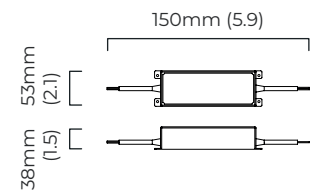

DIMENSIONS (body of fixture)

∅ 1450 x 640 mm (dia x h)

WEIGHT

40kg (88.2lbs)

please ensure ceiling structure is strong enough to support the weight of the light

OVERALL DROP

minimum 850 mm

maximum on request 5650 mm

round ceiling plate - ∅ 160 x 10 mm (dia x h)

CERTIFICATION

mounting plate dimensions

LED driver dimensions

*Diagrams are not to scale.

CASCATA CHANDELIER CEILING ROSE

FINISH

antique bronze with clear wavy kiln glass
 antique bronze with bronze wavy kiln glass
 bronze with wavy kiln clear wavy kiln glass
 bronze with wavy kiln bronze wavy kiln glass
 polished nickel with clear wavy kiln glass
 polished nickel with bronze wavy kiln glass
 satin brass with clear wavy kiln glass
 satin brass with bronze wavy kiln glass

DIMENSIONS (body of fixture)

∅ 1450 x 640 mm (dia x h)

WEIGHT

40kg (88.2lbs)

please ensure ceiling structure is strong enough to support the weight of the light

OVERALL DROP

minimum 880 mm

maximum on request 5680 mm

DIMENSIONS (body of fixture)

∅ 1450 x 640 mm (dia x h)

WEIGHT

40kg (88.2lbs)

please ensure ceiling structure is strong enough to support the weight of the light

OVERALL DROP

minimum 840 mm

maximum on request 5640 mm