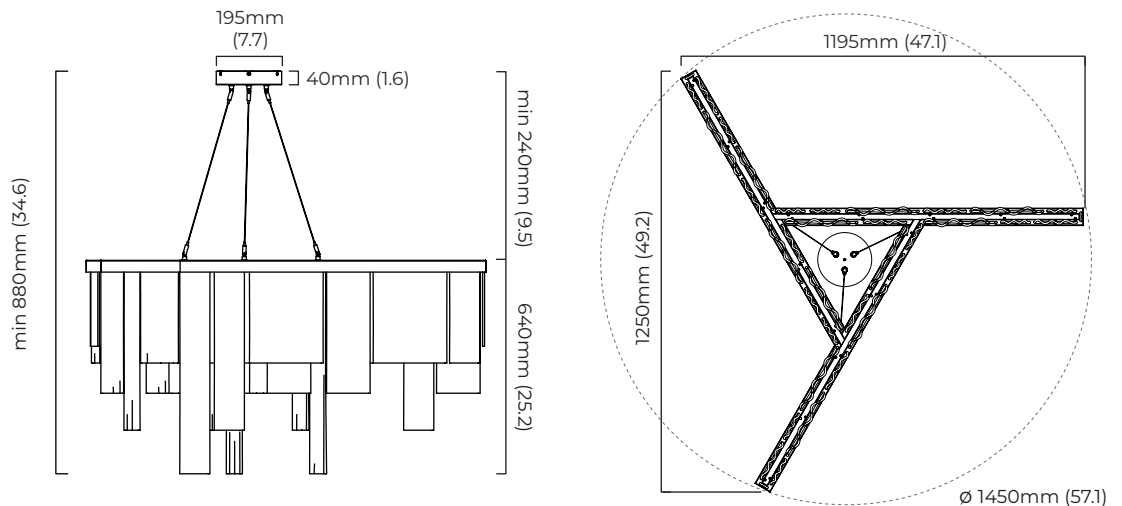

*Diagrams are not to scale.