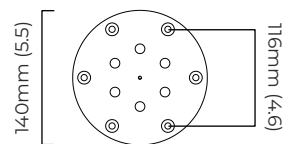

ROOM

WWW.ROOMONLINE.COM

CASCATA CHANDELIER

49.2" L x 47.1" D x 25.2" H; 7.9" MIN. DROP HEIGHT

FINISHES: SATIN BRASS, BRONZE, OR POLISHED NICKEL ARMATURE WITH WAVY KILN GLASS PANELS AND STAINLESS STEEL CABLES

DIMENSIONS (body of fixture)

∅ 1450 x 640 mm (dia x h)

WEIGHT

40kg (88.2lbs)

please ensure ceiling structure is strong enough to support the weight of the light

OVERALL DROP

minimum 850 mm

maximum on request 5650 mm

round ceiling plate - ∅ 160 x 10 mm (dia x h)

CERTIFICATION

mounting plate dimensions

LED driver dimensions

*Diagrams are not to scale.

CASCATA CHANDELIER CEILING ROSE

FINISH

antique bronze with clear wavy kiln glass
 antique bronze with bronze wavy kiln glass
 bronze with wavy kiln clear wavy kiln glass
 bronze with wavy kiln bronze wavy kiln glass
 polished nickel with clear wavy kiln glass
 polished nickel with bronze wavy kiln glass
 satin brass with clear wavy kiln glass
 satin brass with bronze wavy kiln glass

DIMENSIONS (body of fixture)

∅ 1450 x 640 mm (dia x h)

WEIGHT

40kg (88.2lbs)

please ensure ceiling structure is strong enough to support the weight of the light

OVERALL DROP

minimum 880 mm

maximum on request 5680 mm