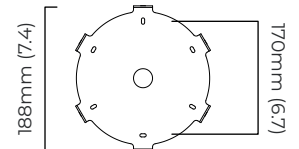

round ceiling plate - ∅ 160 x 10 mm (dia x h)

CERTIFICATION

mounting plate dimensions

LED driver dimensions

*Diagrams are not to scale.

CASCATA CHANDELIER CEILING ROSE

FINISH

antique bronze with clear wavy kiln glass
 antique bronze with bronze wavy kiln glass
 bronze with wavy kiln clear wavy kiln glass
 bronze with wavy kiln bronze wavy kiln glass
 polished nickel with clear wavy kiln glass
 polished nickel with bronze wavy kiln glass
 satin brass with clear wavy kiln glass
 satin brass with bronze wavy kiln glass

DIMENSIONS (body of fixture)

∅ 1450 x 640 mm (dia x h)

WEIGHT

40kg (88.2lbs)

please ensure ceiling structure is strong enough to support the weight of the light

OVERALL DROP

minimum 880 mm

maximum on request 5680 mm

mounting plate dimensions

*Diagrams are not to scale.

CASCATA CHANDELIER

CASCATA CHANDELIER CEILING MOUNTING PLATE

SKU NUMBER	FINISH DESCRIPTION	VOLTAGE
CASCHOABWG-CM-240	antique bronze with clear wavy kiln glass	220-240V
CASCHOABBG-CM-240	antique bronze with bronze wavy kiln glass	220-240V
CASCHOBZWG-CM-240	bronze with clear wavy kiln glass	220-240V
CASCHOBZBG-CM-240	bronze with bronze wavy kiln glass	220-240V
CASCHOPNWG-CM-240	polished nickel with clear wavy kiln glass	220-240V
CASCHOPNBG-CM-240	polished nickel with bronze wavy kiln glass	220-240V
CASCHOSBWG-CM-240	satin brass with clear wavy kiln glass	220-240V
CASCHOSBBG-CM-240	satin brass with bronze wavy kiln glass	220-240V
CASCHOABWG-CM-110	antique bronze with clear wavy kiln glass	110-130V
CASCHOABBG-CM-110	antique bronze with bronze wavy kiln glass	110-130V
CASCHOBZWG-CM-110	bronze with clear wavy kiln glass	110-130V
CASCHOBZBG-CM-110	bronze with bronze wavy kiln glass	110-130V
CASCHOPNWG-CM-110	polished nickel with clear wavy kiln glass	110-130V
CASCHOPNBG-CM-110	polished nickel with bronze wavy kiln glass	110-130V
CASCHOSBWG-CM-110	satin brass with clear wavy kiln glass	110-130V
CASCHOSBBG-CM-110	satin brass with bronze wavy kiln glass	110-130V