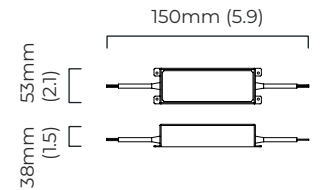

ROOM

WWW.ROOMONLINE.COM

CASCATA CHANDELIER

49.2" L x 47.1" D x 25.2" H; 7.9" MIN. DROP HEIGHT

FINISHES: SATIN BRASS, BRONZE, OR POLISHED NICKEL ARMATURE WITH WAVY KILN GLASS PANELS AND STAINLESS STEEL CABLES

DIMENSIONS (body of fixture)

∅ 1450 x 640 mm (dia x h)

WEIGHT

40kg (88.2lbs)

please ensure ceiling structure is strong enough to support the weight of the light

OVERALL DROP

minimum 840 mm

maximum on request 5640 mm

DIMMING

DALI compatible

CEILING ROSE / PLATE

round ceiling plate - ∅ 160 x 10 mm (dia x h)

CERTIFICATION

mounting plate dimensions

LED driver dimensions

*Diagrams are not to scale.

DIMENSIONS (body of fixture)

∅ 1450 x 640 mm (dia x h)

WEIGHT

40kg (88.2lbs)

please ensure ceiling structure is strong enough to support the weight of the light

OVERALL DROP

minimum 880 mm

maximum on request 5680 mm