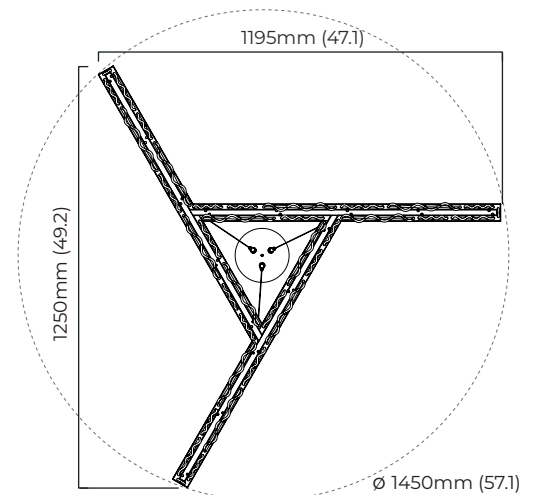

ROOM

WWW.ROOMONLINE.COM

CASCATA CHANDELIER

49.2" L x 47.1" D x 25.2" H; 7.9" MIN. DROP HEIGHT

FINISHES: SATIN BRASS, BRONZE, OR POLISHED NICKEL ARMATURE WITH WAVY KILN GLASS PANELS AND STAINLESS STEEL CABLES

DIMENSIONS (body of fixture)

∅ 1450 x 640 mm (dia x h)

WEIGHT

40kg (88.2lbs)

please ensure ceiling structure is strong enough to support the weight of the light

OVERALL DROP

minimum 840 mm

maximum on request 5640 mm

DIMMING

DALI compatible

CEILING ROSE / PLATE

round ceiling plate - ∅ 160 x 10 mm (dia x h)

CERTIFICATION

mounting plate dimensions

LED driver dimensions

*Diagrams are not to scale.

DIMENSIONS (body of fixture)

∅ 1450 x 640 mm (dia x h)

WEIGHT

40kg (88.2lbs)

please ensure ceiling structure is strong enough to support the weight of the light

OVERALL DROP

minimum 880 mm

maximum on request 5680 mm