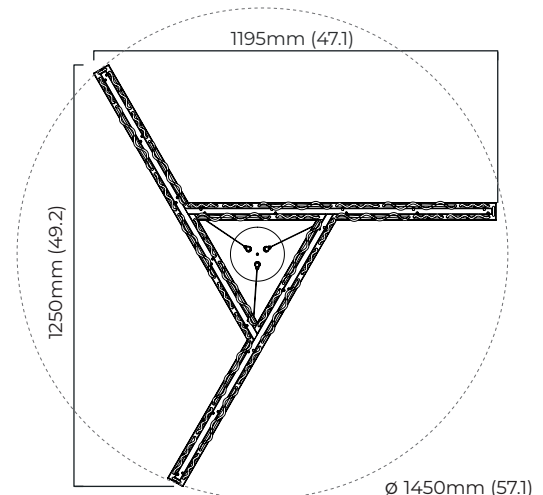

ROOM

WWW.ROOMONLINE.COM

CASCATA CHANDELIER

49.2" L x 47.1" D x 25.2" H; 7.9" MIN. DROP HEIGHT

FINISHES: SATIN BRASS, BRONZE, OR POLISHED NICKEL ARMATURE WITH WAVY KILN GLASS PANELS AND STAINLESS STEEL CABLES

DIMENSIONS (body of fixture)

∅ 1450 x 640 mm (dia x h)

WEIGHT

40kg (88.2lbs)

please ensure ceiling structure is strong enough to support the weight of the light

OVERALL DROP

minimum 850 mm

maximum on request 5650 mm

round ceiling plate - ∅ 160 x 10 mm (dia x h)

CERTIFICATION

mounting plate dimensions

LED driver dimensions

*Diagrams are not to scale.

CASCATA CHANDELIER CEILING ROSE

FINISH

antique bronze with clear wavy kiln glass
 antique bronze with bronze wavy kiln glass
 bronze with wavy kiln clear wavy kiln glass
 bronze with wavy kiln bronze wavy kiln glass
 polished nickel with clear wavy kiln glass
 polished nickel with bronze wavy kiln glass
 satin brass with clear wavy kiln glass
 satin brass with bronze wavy kiln glass

DIMENSIONS (body of fixture)

∅ 1450 x 640 mm (dia x h)

WEIGHT

40kg (88.2lbs)

please ensure ceiling structure is strong enough to support the weight of the light

OVERALL DROP

minimum 880 mm

maximum on request 5680 mm