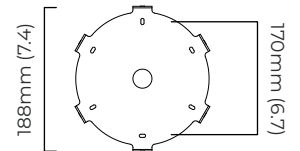

DIMENSIONS (body of fixture)

∅ 1450 x 640 mm (dia x h)

WEIGHT

40kg (88.2lbs)

please ensure ceiling structure is strong enough to support the weight of the light

OVERALL DROP

minimum 880 mm

maximum on request 5680 mm

DALI compatible

CEILING ROSE / PLATE

round ceiling rose - ∅ 195 x 40 mm (dia x h)

CERTIFICATION

mounting plate dimensions

*Diagrams are not to scale.

CASCATA CHANDELIER - DALI A

CASCATA CHANDELIER CEILING MOUNTING PLATE - DALI-A