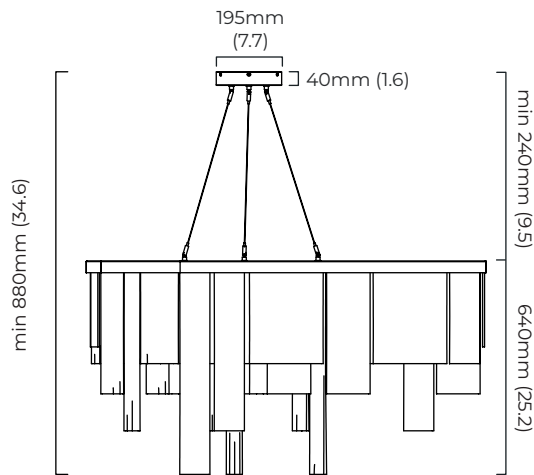

ROOM

WWW.ROOMONLINE.COM

CASCATA CHANDELIER

49.2" L x 47.1" D x 25.2" H; 7.9" MIN. DROP HEIGHT

FINISHES: SATIN BRASS, BRONZE, OR POLISHED NICKEL ARMATURE WITH WAVY KILN GLASS PANELS AND STAINLESS STEEL CABLES

DIMENSIONS (body of fixture)

∅ 1450 x 640 mm (dia x h)

WEIGHT

40kg (88.2lbs)

please ensure ceiling structure is strong enough to support the weight of the light

OVERALL DROP

minimum 840 mm

maximum on request 5640 mm

DIMENSIONS (body of fixture)

∅ 1450 x 640 mm (dia x h)

WEIGHT

40kg (88.2lbs)

please ensure ceiling structure is strong enough to support the weight of the light

OVERALL DROP

minimum 880 mm

maximum on request 5680 mm

DALI compatible

CEILING ROSE / PLATE

round ceiling rose - ∅ 195 x 40 mm (dia x h)

CERTIFICATION

mounting plate dimensions

*Diagrams are not to scale.

CASCATA CHANDELIER - DALI A

CASCATA CHANDELIER CEILING MOUNTING PLATE - DALI-A