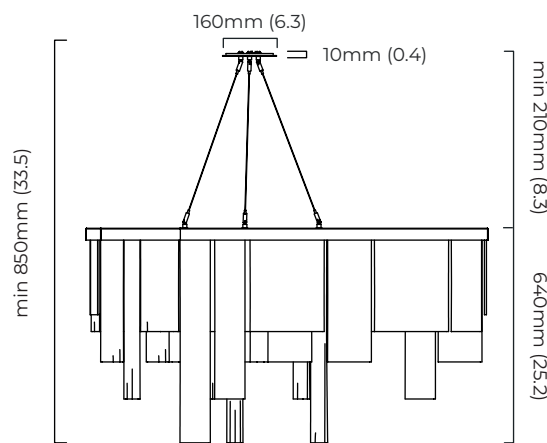

DIMENSIONS (body of fixture)

∅ 1450 x 640 mm (dia x h)

WEIGHT

40kg (88.2lbs)

please ensure ceiling structure is strong enough to support the weight of the light

OVERALL DROP

minimum 880 mm

maximum on request 5680 mm

DIMENSIONS (body of fixture)

∅ 1450 x 640 mm (dia x h)

WEIGHT

40kg (88.2lbs)

please ensure ceiling structure is strong enough to support the weight of the light

OVERALL DROP

minimum 840 mm

maximum on request 5640 mm

DIMMING

DALI compatible

CEILING ROSE / PLATE

round ceiling plate - ∅ 160 x 10 mm (dia x h)

CERTIFICATION

mounting plate dimensions

LED driver dimensions

*Diagrams are not to scale.