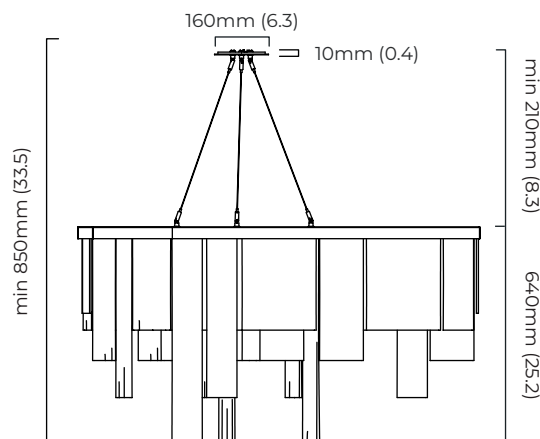

DIMENSIONS (body of fixture)

∅ 1450 x 640 mm (dia x h)

WEIGHT

40kg (88.2lbs)

please ensure ceiling structure is strong enough to support the weight of the light

OVERALL DROP

minimum 850 mm

maximum on request 5650 mm

round ceiling plate - ∅ 160 x 10 mm (dia x h)

CERTIFICATION

mounting plate dimensions

LED driver dimensions

*Diagrams are not to scale.

CASCATA CHANDELIER CEILING ROSE

FINISH

antique bronze with clear wavy kiln glass
 antique bronze with bronze wavy kiln glass
 bronze with wavy kiln clear wavy kiln glass
 bronze with wavy kiln bronze wavy kiln glass
 polished nickel with clear wavy kiln glass
 polished nickel with bronze wavy kiln glass
 satin brass with clear wavy kiln glass
 satin brass with bronze wavy kiln glass

DIMENSIONS (body of fixture)

∅ 1450 x 640 mm (dia x h)

WEIGHT

40kg (88.2lbs)

please ensure ceiling structure is strong enough to support the weight of the light

OVERALL DROP

minimum 880 mm

maximum on request 5680 mm

DIMENSIONS (body of fixture)

∅ 1450 x 640 mm (dia x h)

WEIGHT

40kg (88.2lbs)

please ensure ceiling structure is strong enough to support the weight of the light

OVERALL DROP

minimum 840 mm

maximum on request 5640 mm