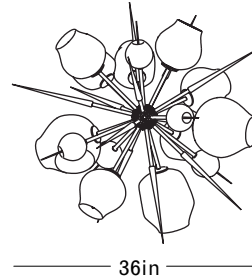

ROOM

WWW.ROOMONLINE.COM

BU.10.04 BURST CHANDELIER

36" x 35" x 31"H x DROP LENGTH TO ORDER.

MATERIALS: 9" GLASS GLOBES, WITH BRASS SPIKES, BARNACLES AND STAMENS

LAMPING: 110V - E26 BASE, 6W DIMMABLE LED / 2500K.

LAMPING, 220V - E27 BASE, 6W DIMMABLE LED / 2500K.

ITEM NO. LI207

Front

Side

Top

Finishes

Brushed Brass

Vintage Brass

Clear Glass Colorway

Grey Glass Colorway

Specifications

Height: 31in / 79cm
 Depth: 35in / 89cm
 Width: 36in / 91cm
 Weight: 55lb / 25kg
 Max Wattage: 600w
 Minimum Drop: 35in / 89cm
 Shown with 9in globes, 7in globes, barnacles with stamen, and spikes

Suspension: Ships with 36in or 72in stem cut to length on site
 Canopy: Ø5in x .25in with hang straight
 Materials: Machined brass, glass
 Bulbs: E26 / 110v / 6w / 2500k / dimmable LED globe
 E27 / 220v / 6w / 2500k / dimmable LED globe