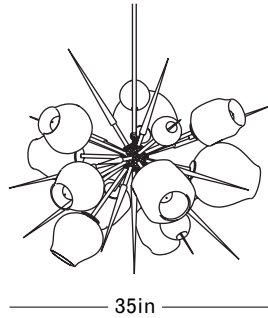

Side

Top

Finishes

Specifications

Height: 31in / 79cm
Depth: 35in / 89cm
Width: 36in / 91cm
Weight: 55lb / 25kg
Max Wattage: 600w
Minimum Drop: 35in / 89cm
Shown with 9in globes, 7in globes, barnacles with stamen, and spikes

Suspension: Ships with 36in or 72in stem cut to length on site
Canopy: Ø5in x .25in with hang straight
Materials: Machined brass, glass
Bulbs: E26 / 110v / 6w / 2500k / dimmable LED globe
E27 / 220v / 6w / 2500k / dimmable LED globe

UL, cUL (120V)

Inspiration

Burst uses the same essential vocabulary as the Branching series, distinguished by the addition of hand-blown glass spikes and barnacles, rolled in 24k gold foil. The resulting visual evokes both a Medieval flail and a 1930's-era Lanvin collarette.