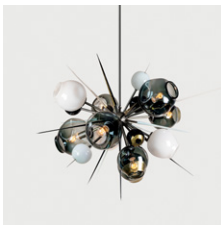

ROOM

WWW.ROOMONLINE.COM

BU.10.04 BURST CHANDELIER

36" x 35" x 31"H x DROP LENGTH TO ORDER.

MATERIALS: 9" GLASS GLOBES, WITH BRASS SPIKES, BARNACLES AND STAMENS

LAMPING: 110V - E26 BASE, 6W DIMMABLE LED / 2500K.

LAMPING, 220V - E27 BASE, 6W DIMMABLE LED / 2500K.

ITEM NO. LI207

Front

Side

Top

Finishes

Brushed Brass

Vintage Brass

Clear Glass Colorway

Grey Glass Colorway

Specifications

Height: 31in / 79cm
 Depth: 35in / 89cm
 Width: 36in / 91cm
 Weight: 55lb / 25kg
 Max Wattage: 600w
 Minimum Drop: 35in / 89cm
 Shown with 9in globes, 7in globes, barnacles with stamen, and spikes

Suspension: Ships with 36in or 72in stem cut to length on site
 Canopy: Ø5in x .25in with hang straight
 Materials: Machined brass, glass
 Bulbs: E26 / 110v / 6w / 2500k / dimmable LED globe
 E27 / 220v / 6w / 2500k / dimmable LED globe