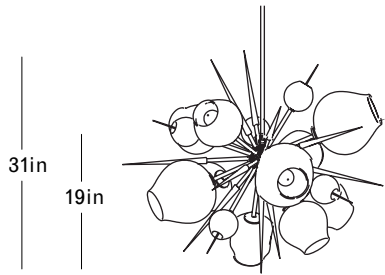

ROOM

WWW.ROOMONLINE.COM

BU.10.04 BURST CHANDELIER

36" x 35" x 31"H x DROP LENGTH TO ORDER.

MATERIALS: 9" GLASS GLOBES, WITH BRASS SPIKES, BARNACLES AND STAMENS

LAMPING: 110V - E26 BASE, 6W DIMMABLE LED / 2500K.

LAMPING, 220V - E27 BASE, 6W DIMMABLE LED / 2500K.

ITEM NO. LI207

Front

Side

Top

Finishes

Brushed Brass

Vintage Brass

Clear Glass Colorway

Grey Glass Colorway

Specifications

Height: 31in / 79cm
 Depth: 35in / 89cm
 Width: 36in / 91cm
 Weight: 55lb / 25kg
 Max Wattage: 600w
 Minimum Drop: 35in / 89cm
 Shown with 9in globes, 7in globes, barnacles with stamen, and spikes

Suspension: Ships with 36in or 72in stem cut to length on site
 Canopy: Ø5in x .25in with hang straight
 Materials: Machined brass, glass
 Bulbs: E26 / 110v / 6w / 2500k / dimmable LED globe
 E27 / 220v / 6w / 2500k / dimmable LED globe