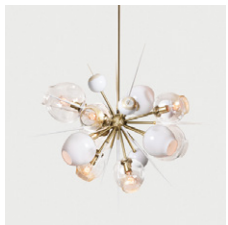

ROOM

WWW.ROOMONLINE.COM

BU.10.04 BURST CHANDELIER

36" x 35" x 31"H x DROP LENGTH TO ORDER.

MATERIALS: 9" GLASS GLOBES, WITH BRASS SPIKES, BARNACLES AND STAMENS

LAMPING: 110V - E26 BASE, 6W DIMMABLE LED / 2500K.

LAMPING, 220V - E27 BASE, 6W DIMMABLE LED / 2500K.

ITEM NO. LI207

Front

Side

Top

Finishes

Brushed Brass

Vintage Brass

Clear Glass Colorway

Grey Glass Colorway

Specifications

Height: 31in / 79cm
 Depth: 35in / 89cm
 Width: 36in / 91cm
 Weight: 55lb / 25kg
 Max Wattage: 600w
 Minimum Drop: 35in / 89cm
 Shown with 9in globes, 7in globes, barnacles with stamen, and spikes

Suspension: Ships with 36in or 72in stem cut to length on site
 Canopy: Ø5in x .25in with hang straight
 Materials: Machined brass, glass
 Bulbs: E26 / 110v / 6w / 2500k / dimmable LED globe
 E27 / 220v / 6w / 2500k / dimmable LED globe