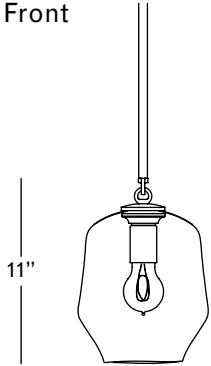

ROOM

WWW.ROOMONLINE.COM

BP.O1.O1-SMALL

7" W X 9"D X 11" H. CUSTOM STEM LENGTH AND OVERALL HEIGHT.

CHOICE OF GLASS COLOR, HARDWARE FINISH, OVERALL DROP LENGTH

ITEM NO. LI121

Front

Side

Grey

Specifications

Height: 11in / 28cm
 Depth: 9in / 23cm
 Width: 7in / 18cm
 Weight: 4lb / 2kg
 Max Wattage: 60w
 Minimum Drop: 14in / 36cm

Suspension: Ships with 36" or 72" stem cut to length on site

Canopy: Ø5" x .25" with screw collar