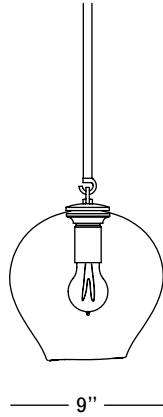

ROOM

WWW.ROOMONLINE.COM

BP.O1.O1-SMALL

7" W X 9"D X 11" H. CUSTOM STEM LENGTH AND OVERALL HEIGHT.

CHOICE OF GLASS COLOR, HARDWARE FINISH, OVERALL DROP LENGTH

ITEM NO. LI121

Front

Side

Grey

Specifications

Height: 11in / 28cm
 Depth: 9in / 23cm
 Width: 7in / 18cm
 Weight: 4lb / 2kg
 Max Wattage: 60w
 Minimum Drop: 14in / 36cm

Suspension: Ships with 36" or 72" stem cut to length on site

Canopy: Ø5" x .25" with screw collar