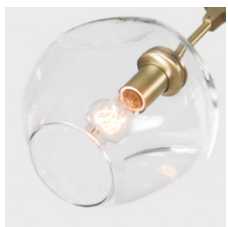

ROOM

WWW.ROOMONLINE.COM

BP.OI.OI LARGE

12" W x 10" D x 14" H. CUSTOM STEM LENGTH AND OVERALL HEIGHT.

CHOICE OF GLASS COLOR, HARDWARE FINISH, OVERALL DROP LENGTH

ITEM NO. LI121

Front

Side

Top

Finishes

Brushed Brass

Oil Rubbed Bronze

Satin Nickel

Vintage Brass

Clear

White

Grey

Specifications

Height: 14in / 36cm
 Depth: 12in / 30cm
 Width: 10in / 25cm
 Weight: 6lb / 3kg
 Max Wattage: 60w
 Minimum Drop: 17in / 43cm

Suspension: Ships with 36" or 72" stem cut to length on site

Canopy: Ø5" x .25" with screw collar

Materials: Machined brass, glass

Bulbs: E26|110V|6W|2500K LED Globe, Dimmable
 E27|220V|6W|2500K LED Globe, Dimmable

UL, cUL (120V), CE, CB (240V) Certified

Inspiration