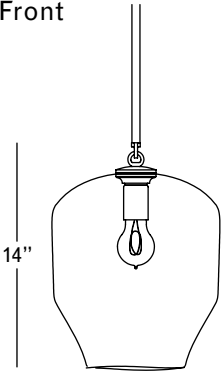

ROOM

WWW.ROOMONLINE.COM

BP.OI.OI LARGE

12" W x 10" D x 14" H. CUSTOM STEM LENGTH AND OVERALL HEIGHT.

CHOICE OF GLASS COLOR, HARDWARE FINISH, OVERALL DROP LENGTH

ITEM NO. LI121

Front

Side

Grey

Specifications

Height: 14in / 36cm
 Depth: 12in / 30cm
 Width: 10in / 25cm
 Weight: 6lb / 3kg
 Max Wattage: 60w
 Minimum Drop: 17in / 43cm

Suspension: Ships with 36" or 72" stem cut to length on site

Canopy: Ø5" x .25" with screw collar

Materials: Machined brass, glass

Bulbs: E26|110V|6W|2500K LED Globe, Dimmable
 E27|220V|6W|2500K LED Globe, Dimmable

UL, cUL (120V), CE, CB (240V) Certified

Inspiration