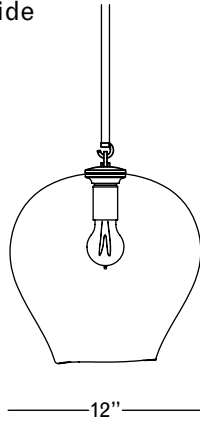

ROOM

WWW.ROOMONLINE.COM

BP.OI.OI LARGE

12" W x 10" D x 14" H. CUSTOM STEM LENGTH AND OVERALL HEIGHT.

CHOICE OF GLASS COLOR, HARDWARE FINISH, OVERALL DROP LENGTH

ITEM NO. LI121

Front

Side

Grey

Specifications

Height: 14in / 36cm
 Depth: 12in / 30cm
 Width: 10in / 25cm
 Weight: 6lb / 3kg
 Max Wattage: 60w
 Minimum Drop: 17in / 43cm

Suspension: Ships with 36" or 72" stem cut to length on site

Canopy: Ø5" x .25" with screw collar

Materials: Machined brass, glass

Bulbs: E26|110V|6W|2500K LED Globe, Dimmable
 E27|220V|6W|2500K LED Globe, Dimmable

UL, cUL (120V), CE, CB (240V) Certified

Inspiration