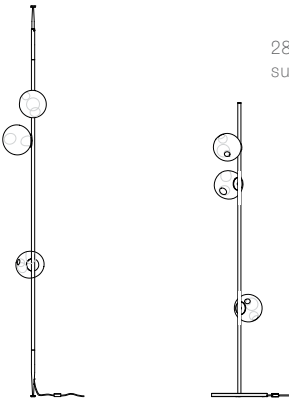

28.3 ceiling mounted, 0.9m long

28.3 horizontal suspended, 1.8m long

28.6 vertical suspended

28.3 column

28.3 floor, 1.8m height

Ceiling Mounted

Ceiling stem fixtures are made of brass and come in an unlacquered brushed brass finish or a powder-coated black finish. *Ø94mm x 6mm canopy available for remote mounted power supply.

28.3	Ceiling mounted	Three clear pendants, 0.9m long with Ø142mm round canopy	\$4,590
28.3	Ceiling mounted	Three clear pendants, 1.8m long with Ø142mm round canopy	\$4,590
28.6	Ceiling mounted	Six clear pendants, 1.8m long with Ø142mm round canopy	\$9,180
28.9	Ceiling mounted	Nine clear pendants, 2.7m long with Ø142mm round canopy	\$13,770
28.12*	Ceiling mounted	Twelve clear pendants, 3.7m long with Ø94mm round canopy	\$18,360

Suspended

Each fixture comes standard with 3m of coaxial cable. Upcharge applies for lengths over 3m. Cable length can be adjusted on site. White powder coated canopy included.

28.3	Suspended - horizontal	Three clear pendants, 0.9m long with Ø116mm round canopy	\$4,590
28.3	Suspended - horizontal	Three clear pendants, 1.8m long with Ø116mm round canopy	\$4,590
28.6	Suspended - horizontal	Six clear pendants, 1.8m long with Ø116mm round canopy	\$9,180
28.6	Suspended - vertical	Six clear pendants, 1.8m long with Ø116mm round canopy	\$9,180