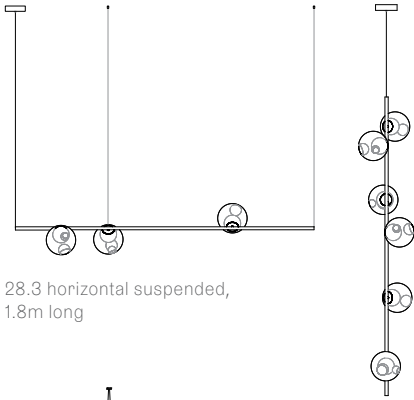

28.3 ceiling mounted, 0.9m long

28.3 horizontal suspended, 1.8m long

28.6 vertical suspended

28.3 column

28.3 floor, 1.8m height

Ceiling Mounted

Ceiling stem fixtures are made of brass and come in an unlacquered brushed brass finish or a powder-coated black finish. *Ø94mm x 6mm canopy available for remote mounted power supply.

Suspended

Each fixture comes standard with 3m of coaxial cable. Upcharge applies for lengths over 3m. Cable length can be adjusted on site. White powder coated canopy included.

28.3	Suspended - horizontal	Three clear pendants, 0.9m long with Ø116mm round canopy	\$4,590
28.3	Suspended - horizontal	Three clear pendants, 1.8m long with Ø116mm round canopy	\$4,590
28.6	Suspended - horizontal	Six clear pendants, 1.8m long with Ø116mm round canopy	\$9,180
28.6	Suspended - vertical	Six clear pendants, 1.8m long with Ø116mm round canopy	\$9,180