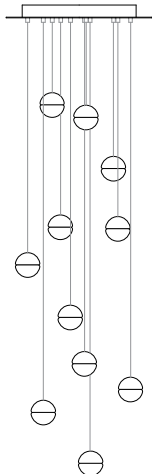

- 14.1 - 14.7: ELV power supply
- 14.9 - 14.50: 0-10V/ELV power supply

*14.1m requires a new build/suspended ceiling with remote mounted power supplies.

Remote mounted power supplies recommended for ease of long term maintenance. Installation to be done by certified personnel to ensure code compliance.

14.3 random, adjustable length

14.11 round random, non-adjustable length

Adjustable Length

Each pendant comes standard with 3m of coaxial cable. Upcharge applies for lengths over 3m. Cable length can be adjusted on site. White powder coated canopy included.

| | | | |
|-----------|--------|--|---------|
| 14.1 | Random | Single clear pendant, Ø116mm x 7mm round canopy | \$550 |
| 14.1 deep | Random | Single clear pendant, Ø116mm x 40mm round canopy | \$550 |
| 14.1m* | Random | Single clear pendant, Ø19mm round canopy | \$550 |
| 14.3 | Random | Three clear pendants, Ø152mm round canopy | \$1,650 |
| 14.5 | Random | Five clear pendants, Ø203mm round canopy | \$2,750 |
| 14.7 | Random | Seven clear pendants, Ø203mm round canopy | \$3,850 |
| 14.9 | Linear | Nine clear pendants, 1200 x 224mm rectangular canopy | \$6,750 |

Non-Adjustable Length

Longest and shortest lengths are determined by client, Bocci fabricates all lengths between these measurements. Specified shortest and longest lengths are from the underside of the canopy to the underside of the pendant. There may be variance of ±50mm on specified shortest and longest lengths. Upcharge applies for cable lengths over 3m. White powder coated canopy included.