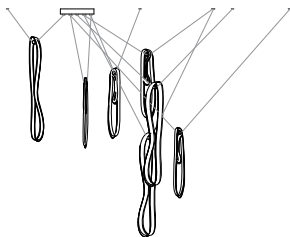

Made in Vancouver, Canada

87.7 random without anchor kit

87.7 random with anchor kit

Adjustable Length

Each pendant comes standard with 3m of coaxial cable. Upcharge applies for lengths over 3m. Cable length can be adjusted on site. White powder coated canopy and white pendant anchor kit included.