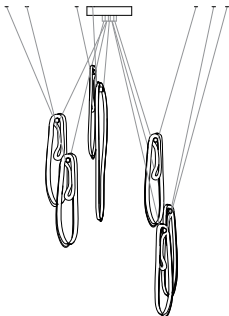

Recommended retail prices excluding taxes.

Shipping costs not included, please refer to your region shipping price list for reference.

Worldwide patents issued and pending.
EU Patent # 03611144 - 0005-0009

Made in Vancouver, Canada

87.7 cluster column, without anchor kit

87.7 cluster with anchor kit

Adjustable Length

Each pendant comes standard with 3m of coaxial cable. Upcharge applies for lengths over 3m. Cable length can be adjusted on site. White powder coated canopy and white pendant anchor kit included.

87.3	Cluster Column	Three clear pendants, Ø152mm round canopy	\$3,450
87.7	Cluster Column	Seven clear pendants, Ø203mm round canopy	\$8,050

Non-Adjustable Length

Longest and shortest lengths are determined by client, Bocci fabricates all lengths between these measurements. Specified shortest and longest lengths are from the underside of the canopy to the bottom of the pendant. There may be variance of ±50mm on specified shortest and longest lengths. Upcharge applies for cable lengths over 3m. White powder coated canopy and white pendant anchor kit included.