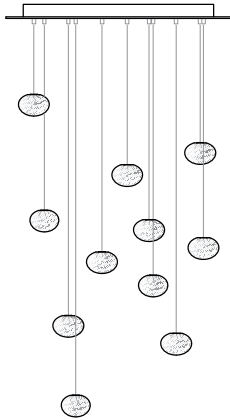

- 84.1 - 84.7: ELV power supply
- 84.9 - 84.36: 0-10V/ELV power supply

\*84.1m requires a new build/suspended ceiling with remote mounted power supplies.

Remote mounted power supplies recommended for ease of long term maintenance. Installation to be done by certified personnel to ensure code compliance.

Made in Vancouver, Canada

84.11 rectangle random, non-adjustable length

### Adjustable Length

Each pendant comes standard with 3m of coaxial cable. Upcharge applies for lengths over 3m. Cable length can be adjusted on site. White powder coated canopy included.

84.1	Random	Single pendant, Ø116mm x 7mm round canopy	\$1,175
84.1 deep	Random	Single pendant, Ø116mm x 40mm round canopy	\$1,175
84.1m*	Random	Single pendant, Ø19mm round canopy	\$1,175
84.3	Random	Three pendants, Ø152mm round canopy	\$3,525
84.5	Random	Five pendants, Ø203mm round canopy	\$5,875
84.7	Random	Seven pendants, Ø203mm round canopy	\$8,225
84.9	Linear	Nine pendants, 1200 x 224mm rectangular canopy	\$12,375

### Options

84	Lamp - LED (available in 2500K, 2700K, 3000K) - Xenon (2600K)	Included (please specify)
	84.1 - 84.7 canopy finish - white, black or brushed nickel	Included (please specify)
	84.1m canopy finish - white, black, brushed nickel or brushed brass	Included (please specify)
	Extra coaxial cable lengths (per pendant) - per 3m increment, max. 30m	+\$40
	RAL colour canopy - 84.1 - 84.7 (up to 10 pieces, per colour) - 84.9 - 84.36 (per canopy, per colour)	+\$2,000