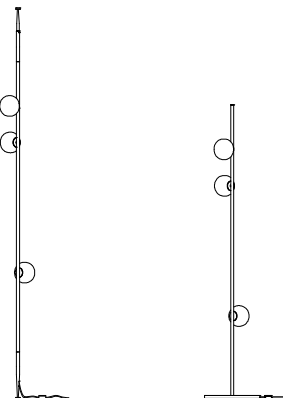

84.3 ceiling mounted, 0.9m long

84.3 horizontal suspended, 1.8m long

84.3 column

84.3 floor, 1.8m height

Ceiling Mounted

Ceiling stem fixtures are made of brass and come in an unlacquered brushed brass finish or a powder-coated black finish. *Ø94mm x 6mm canopy available for remote mounted power supply.

84.3 / 84.3V	Ceiling mounted	Three pendants, 0.9m long with Ø142mm round canopy	\$5,565
84.3 / 84.3V	Ceiling mounted	Three pendants, 1.8m long with Ø142mm round canopy	\$5,565
84.6 / 84.6V	Ceiling mounted	Six pendants, 1.8m long with Ø142mm round canopy	\$11,130
84.9 / 84.9V	Ceiling mounted	Nine pendants, 2.7m long with Ø142mm round canopy	\$16,695
84.12 / 84.12V*	Ceiling mounted	Twelve pendants, 3.7m long with Ø94mm round canopy	\$22,260

Suspended

Each fixture comes standard with 3m of coaxial cable. Upcharge applies for lengths over 3m. Cable length can be adjusted on site. White powder coated canopy included.

84.3 / 84.3V	Suspended - horizontal	Three pendants, 0.9m long with Ø116mm round canopy	\$5,565
84.3 / 84.3V	Suspended - horizontal	Three pendants, 1.8m long with Ø116mm round canopy	\$5,565
84.6 / 84.6V	Suspended - horizontal	Six pendants, 1.8m long with Ø116mm round canopy	\$11,130