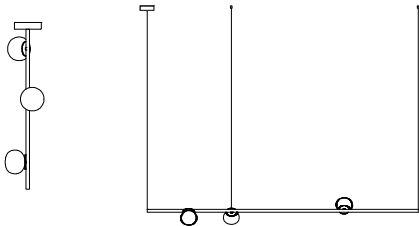

84 84V

LED lamps and ELV power supplies are included. Additional dimming types are available, please specify at time of order. Column and floor come with built-in dimmer.

Remote mounted power supplies recommended for ease of long term maintenance. Installation to be done by certified personnel to ensure code compliance.

84.3 ceiling mounted, 0.9m long

84.3 horizontal suspended, 1.8m long

84.3 column

84.3 floor, 1.8m height

Ceiling Mounted

Ceiling stem fixtures are made of brass and come in an unlacquered brushed brass finish or a powder-coated black finish. *Ø94mm x 6mm canopy available for remote mounted power supply.

Suspended

Each fixture comes standard with 3m of coaxial cable. Upcharge applies for lengths over 3m. Cable length can be adjusted on site. White powder coated canopy included.

84.3 / 84.3V	Suspended - horizontal	Three pendants, 0.9m long with Ø116mm round canopy	\$5,565
84.3 / 84.3V	Suspended - horizontal	Three pendants, 1.8m long with Ø116mm round canopy	\$5,565
84.6 / 84.6V	Suspended - horizontal	Six pendants, 1.8m long with Ø116mm round canopy	\$11,130