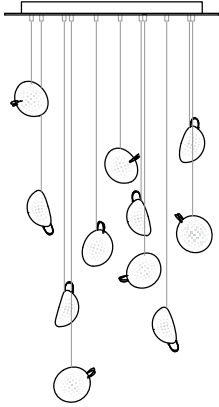

76

76 series uses a coaxial cable suspension system in a random configuration.

LED lamps are included.

The following power supplies are included. Additional dimming types are available, please specify at time of order.

- 76.1 - 76.7: ELV power supply
- 76.11 - 76.36: 0-10V/ELV power supply

*76.1m requires a new build/suspended ceiling with remote mounted power supplies.

Remote mounted power supplies recommended for ease of long term maintenance. Installation to be done by certified personnel to ensure code compliance.

76.11 rectangle random, non-adjustable length

Adjustable Length

Each pendant comes standard with 3m of coaxial cable. Upcharge applies for lengths over 3m. Cable length can be adjusted on site. White powder coated canopy included.