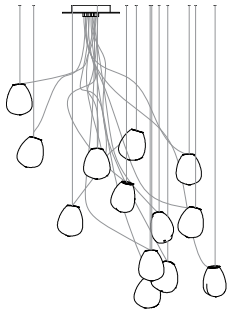

- 73.1 - 73.7: ELV power supply
- 73.13 - 73.61: 0-10V/ELV power supply

*73.1Vm requires a new build/suspended ceiling with remote mounted power supplies.

73.13V - 73.61V come with jack ring.

Remote mounted power supplies recommended for ease of long term maintenance. Installation to be done by certified personnel to ensure code compliance.

73.19V sculptural cable, non-adjustable length

Adjustable Length

Each pendant comes standard with 3.5m of coaxial cable. Upcharge applies for lengths over 3.5m. Cable length can be adjusted on site. White powder coated canopy and white pendant anchor kit included.