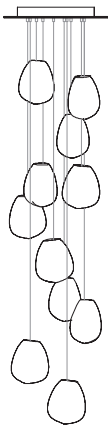

73V

73V series uses a coaxial cable suspension system in a random configuration.

Lamps are included. LED or Xenon must be selected.

The following power supplies are included. Additional dimming types are available, please specify at time of order.

- 73.1 - 73.7: ELV power supply
- 73.11 - 73.28: 0-10V/ELV power supply

*73.1Vm requires a new build/suspended ceiling with remote mounted power supplies.

Remote mounted power supplies recommended for ease of long term maintenance. Installation to be done by certified personnel to ensure code compliance.

73.11V square random, non-adjustable length

Adjustable Length

Each pendant comes standard with 3m of coaxial cable. Upcharge applies for lengths over 3m. Cable length can be adjusted on site. White powder coated canopy included

73.1V	Random	Single clear pendant, Ø116mm x 7mm round canopy	\$975
73.1V deep	Random	Single clear pendant, Ø116mm x 40mm round canopy	\$975
73.1Vm*	Random	Single clear pendant, Ø19mm round canopy	\$975
73.3V	Random	Three clear pendants, Ø152mm round canopy	\$2,925
73.5V	Random	Five clear pendants, Ø203mm round canopy	\$4,875
73.7V	Random	Seven clear pendants, Ø203mm round canopy	\$6,825