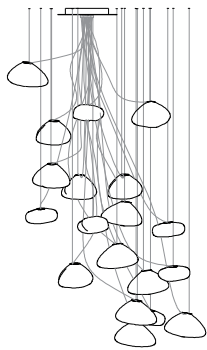

# 73

73 series uses a flexible coaxial cable suspension system in a cluster configuration.

**Pendant anchor kit included.**

Lamps are included. LED or Xenon must be selected.

The following power supplies are included. Additional dimming types are available, please specify at time of order.

- 73.1 - 73.7: ELV power supply
- 73.13 - 73.61: 0-10V/ELV power supply

\*73.1m requires a new build/suspended ceiling with remote mounted power supplies.

73.13 - 73.61 come with jack ring.

Remote mounted power supplies recommended for ease of long term maintenance. Installation to be done by certified personnel to ensure code compliance.

73.19 sculptural cable, non-adjustable length

**Adjustable Length**

Each pendant comes standard with 3.5m of coaxial cable. Upcharge applies for lengths over 3.5m. Cable length can be adjusted on site. White powder coated canopy and white pendant anchor kit included.

73.1	Sculptural cable	Single clear pendant, Ø116mm x 7mm round canopy	\$1,150
73.1 deep	Sculptural cable	Single clear pendant, Ø116mm x 40mm round canopy	\$1,150
73.1m*	Sculptural cable	Single clear pendant, Ø19mm round canopy	\$1,150
73.3	Sculptural cable	Three clear pendants, Ø152mm round canopy	\$3,450
73.7	Sculptural cable	Seven clear pendants, Ø203mm round canopy	\$8,050