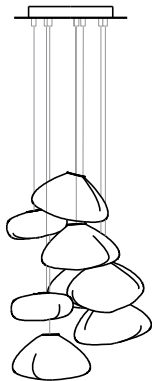

- 73.1 - 73.3: ELV power supply
- 73.8 - 73.20: 0-10V/ELV power supply

*73.1m requires a new build/suspended ceiling with remote mounted power supplies.

Remote mounted power supplies recommended for ease of long term maintenance. Installation to be done by certified personnel to ensure code compliance.

73.8 round random, non-adjustable length

Adjustable Length

Each pendant comes standard with 3m of coaxial cable. Upcharge applies for lengths over 3m. Cable length can be adjusted on site. White powder coated canopy included.

73.1	Random	Single clear pendant, Ø116mm x 7mm round canopy	\$975
73.1 deep	Random	Single clear pendant, Ø116mm x 40mm round canopy	\$975
73.1m*	Random	Single clear pendant, Ø19mm round canopy	\$975
73.3	Random	Three clear pendants, Ø203mm round canopy	\$2,925

Non-Adjustable Length

Longest and shortest lengths are determined by client, Bocci fabricates all lengths between these measurements. Specified shortest and longest lengths are from the underside of the canopy to the underside of the pendant. There may be variance of ±50mm on specified shortest and longest lengths. Upcharge applies for cable lengths over 3m. White powder coated canopy included.