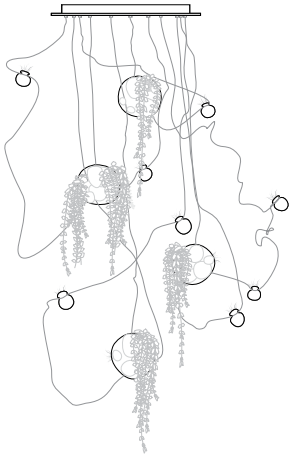

- 38.3m - 38.3: ELV power supply
- 38.11 - 38.28: 0-10V/ELV power supply

*38.3m requires power supplies to be remote mounted.

Remote mounted power supplies recommended for ease of long term maintenance. Installation to be done by certified personnel to ensure code compliance.

Made in Vancouver, Canada

38.11 copper suspension, non-adjustable

Non-Adjustable Length

Longest and shortest lengths are determined by client, Bocci fabricates all lengths between these measurements. Specified shortest and longest lengths are from the underside of the canopy to the underside of the pendant. By default we will add 25% to the total length for the copper suspension to be composed. Upcharge applies for copper suspension lengths over 3m. 10m drop length maximum.

38.3m*	Copper	Single clear pendant with three light sources and two vessels. Three individual Ø60mm round canopies	\$4,500
38.3	Copper	Single clear pendant with three light sources and two vessels. Ø152mm round canopy	\$4,500
38.11	Copper	One clear pendant with two light sources, three clear pendants with three light sources, and eight vessels. Eleven light sources in total. 850 x 284mm rectangular canopy	\$16,500
38.16	Copper	Four clear pendants with three light sources, two clear pendants with two light sources, and twelve vessels. Sixteen light sources in total. 1100 x 370mm rectangular canopy	\$24,000
38.28	Copper	Eight clear pendants with three light sources, two clear pendants with two light sources, and twenty vessels. Twenty-eight light sources in total. 1320 x 444mm rectangular canopy	\$42,000

Options

38	Lamp - LED (available in 2500K, 2700K, 3000K) - Xenon (2600K)	Included (please specify)
	38.3m canopy finish - copper	Included
	38.3 canopy finish - white or black	Included (please specify)
	38.11 - 38.28 canopy finish - white	Included
	Extra copper suspension lengths - per 3m increment, max. 9.9m	+\$100
	RAL colour canopy - 38.3 (up to 10 pieces, per colour) - 38.11 - 38.28 (per canopy, per colour)	+\$2,000