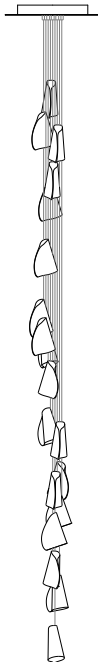

## BOCCI 21 SERIES LIGHTING

AVAILABLE IN CONFIGURATIONS FROM 1 TO 61 PENDANTS, AS WELL AS CUSTOM DESIGNS

RAW PORCELAIN, BLOWN BOROSILICATE GLASS, BRAIDED METAL COAXIAL CABLE

EACH PENDANT HOUSES A 1.8W LED OR 20W XENON BULB

# 21

21 series uses a coaxial cable suspension system in a cluster configuration.

Lamps and power supplies are included. LED or Xenon must be selected. Dimming type to be specified at time of order.

Remote mounted power supplies recommended for ease of long term maintenance. Installation to be done by certified personnel to ensure code compliance.

**Recommended retail prices excluding taxes.**

Worldwide patents issued and pending.

Made in Vancouver, Canada

21.3 cluster, adjustable length

21.19 cluster, non-adjustable length

**Adjustable Length**

Each pendant comes standard with 3m of coaxial cable. Upcharge applies for lengths over 3m. Cable length can be adjusted on site. White, black or brushed nickel canopy included.

21.3	Cluster	Three clear pendants, Ø152mm round canopy	\$1,410
21.7	Cluster	Seven clear pendants, Ø203mm round canopy	\$3,290

**Non-Adjustable Length**

Longest and shortest lengths are determined by client, Bocci fabricates all lengths between these measurements. Specified shortest and longest lengths are from the underside of the canopy to the bottom of the pendant. There may be variance of ±50mm on specified shortest and longest lengths. Upcharge applies for cable lengths over 3m. White powder coated canopy included.