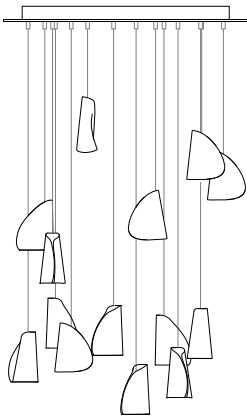

Made in Vancouver, Canada

21.3 random, adjustable length

21.14 random rectangle, non-adjustable length

**Adjustable Length**

Each pendant comes standard with 3m of coaxial cable. Upcharge applies for lengths over 3m. Cable length can be adjusted on site. White, black or brushed nickel canopy. 21.1mi & 21.1mo come with polyurethane canopy.