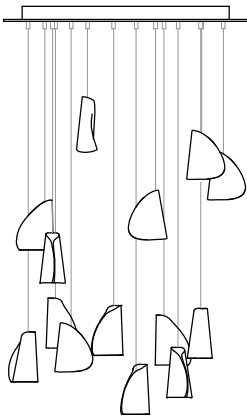

Recommended retail prices excluding taxes.

Shipping costs not included, please refer to your region shipping price list for reference.

Worldwide patents issued and pending.

Made in Vancouver, Canada

21.3 random, adjustable length

21.14 random rectangle, non-adjustable length

Adjustable Length

Each pendant comes standard with 3m of coaxial cable. Upcharge applies for lengths over 3m. Cable length can be adjusted on site. White powder coated canopy included.