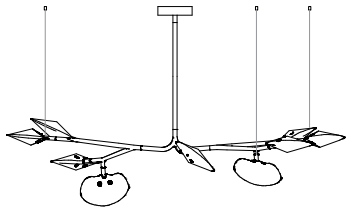

The fixture can be leveled with white anchor kit (included).

Standard armature comes with 500mm extender.

Remote mounted power supplies recommended for ease of long term maintenance. Installation to be done by certified personnel to ensure code compliance.

16.9a.2 armature with pendant anchor kit

Armature

16.5a.1	Armature	Five pendants, 840mm height, with 500mm extender	\$11,035
16.8a.1	Armature	Eight pendants, 780mm height, with 500mm extender	\$14,760
16.8a.2	Armature	Eight pendants, 835mm height, with 500mm extender	\$14,760
16.9a.1	Armature	Nine pendants, 1000mm height, with 500mm extender	\$16,605
16.9a.2	Armature	Nine pendants, 935mm height, with 500mm extender	\$16,605
16.11a.1	Armature	Eleven pendants, 1005mm height, with 500mm extender	\$20,295
16.11a.2	Armature	Eleven pendants, 905mm height, with 500mm extender	\$20,295
16.13a.1	Armature	Thirteen pendants, 915mm height, with 500mm extender	\$23,985
16.17a.1	Armature	Seventeen pendants, 975mm height, with 500mm extender	\$31,365