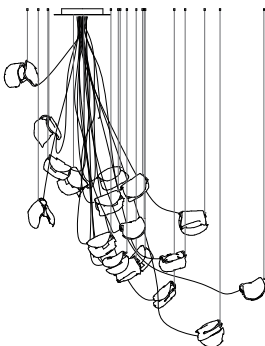

Recommended retail prices excluding taxes.

Shipping costs not included, please refer to your region shipping price list for reference.

Worldwide patents pending.

Made in Vancouver, Canada

141.3 sculptural cable, adjustable length

141.19 sculptural cable, non-adjustable length

Adjustable Length

Each pendant comes standard with 3.5m of coaxial cable. Upcharge applies for lengths over 3.5m. Cable length can be adjusted on site. White powder coated canopy and white pendant anchor kit included.