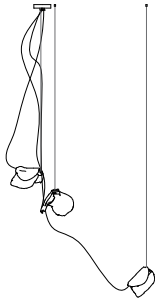

*141.1m requires a new build/suspended ceiling with remote mounted power supplies.

Remote mounted power supplies recommended for ease of long term maintenance. Installation to be done by certified personnel to ensure code compliance.

Recommended retail prices excluding taxes.

Shipping costs not included, please refer to your region shipping price list for reference.

Worldwide patents pending.

Made in Vancouver, Canada

141.3 sculptural cable, adjustable length

141.19 sculptural cable, non-adjustable length

Adjustable Length

Each pendant comes standard with 3.5m of coaxial cable. Upcharge applies for lengths over 3.5m. Cable length can be adjusted on site. White powder coated canopy and white pendant anchor kit included.