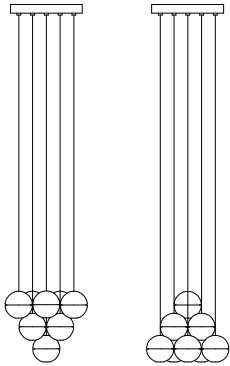

14

14 series uses a coaxial cable suspension system in a geometric configuration.

Lamps are included. LED or Xenon must be selected.

ELV power supply are included. Additional dimming types are available, please specify at time of order.

*14.19m - 14.46m require a new build/suspended ceiling with remote mounted power supplies.

Remote mounted power supplies recommended for ease of long term maintenance. Installation to be done by certified personnel to ensure code compliance.

14.10 geometric, adjustable length

Adjustable Length

Each pendant comes standard with 3m of coaxial cable. Upcharge applies for lengths over 3m. Cable length can be adjusted on site. White powder coated canopy included.

14.4	Geometric	Four clear pendants, Ø152mm round canopy	\$2,200
14.10	Geometric	Ten clear pendants, Ø265mm round canopy	\$5,500
14.19m*	Geometric	Nineteen clear pendants, Ø19mm round canopies	\$10,450
14.31m*	Geometric	Thirty-one clear pendants, Ø19mm round canopies	\$17,050
14.46m*	Geometric	Forty-six clear pendants, Ø19mm round canopies	\$25,300