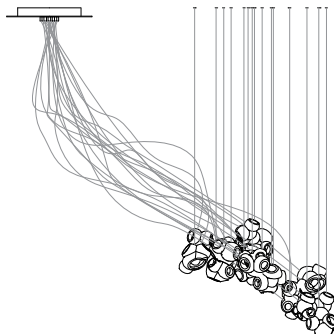

# 100

100 series uses a flexible coaxial cable suspension system in a cluster configuration.

**Pendant anchor kit included.**

LED lamps are included.

The following power supplies are included. Additional dimming types are available, please specify at time of order.

- 100.1 - 100.7: ELV power supply
- 100.13 - 100.61: 0-10V/ELV power supply

\*100.1m requires a new build/suspended ceiling with remote mounted power supplies.

Remote mounted power supplies recommended for ease of long term maintenance. Installation to be done by certified personnel to ensure code compliance.

100.13 - 100.61 come with jack ring.

**Recommended retail prices excluding taxes.**

Shipping costs not included, please refer to your region shipping price list for reference.

US D1027 281S  
EU Patent # 008526131-0001

Made in Vancouver, Canada

100.7 sculptural cable, adjustable length

100.19 sculptural cable, non-adjustable length

**Adjustable Length**

Each pendant comes standard with 3.5m of coaxial cable. Upcharge applies for lengths over 3.5m. Cable length can be adjusted on site. White powder coated canopy and white pendant anchor kit included.