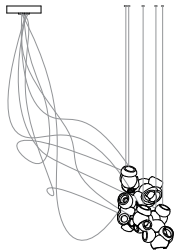

# 100

100 series uses a flexible coaxial cable suspension system in a cluster configuration.

**Pendant anchor kit included.**

LED lamps are included.

The following power supplies are included. Additional dimming types are available, please specify at time of order.

- 100.1 - 100.7: ELV power supply
- 100.13 - 100.61: 0-10V/ELV power supply

\*100.1m requires a new build/suspended ceiling with remote mounted power supplies.

Remote mounted power supplies recommended for ease of long term maintenance. Installation to be done by certified personnel to ensure code compliance.

Made in Vancouver, Canada

100.7 sculptural cable, adjustable length

100.19 sculptural cable, non-adjustable length

**Adjustable Length**

Each pendant comes standard with 3.5m of coaxial cable. Upcharge applies for lengths over 3.5m. Cable length can be adjusted on site. White powder coated canopy and white pendant anchor kit included.

100.1	Sculptural cable	Single clear pendant, Ø116mm x 7mm round canopy	\$1,350
100.1 deep	Sculptural cable	Single clear pendant, Ø116mm x 40mm round canopy	\$1,350
100.1m*	Sculptural cable	Single clear pendant, Ø19mm round canopy	\$1,350
100.3	Sculptural cable	Three clear pendants, Ø152mm round canopy	\$4,050
100.7	Sculptural cable	Seven clear pendants, Ø203mm round canopy	\$9,450