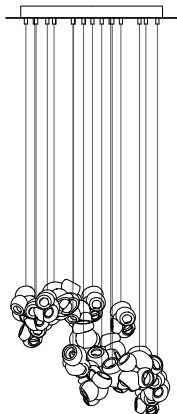

Recommended retail prices excluding taxes.

Shipping costs not included, please refer to your region shipping price list for reference.

US D1027 281S
EU Patent # 008526131-0001

Made in Vancouver, Canada

100.7 random, adjustable length

100.20 round random, non-adjustable length

Adjustable Length

Each pendant comes standard with 3m of coaxial cable. Upcharge applies for lengths over 3m. Cable length can be adjusted on site. White powder coated canopy included.

100.1	Random	Single clear pendant, Ø116mm x 7mm round canopy	\$1,175
100.1 deep	Random	Single clear pendant, Ø116mm x 40mm round canopy	\$1,175
100.1m*	Random	Single clear pendant, Ø19mm round canopy	\$1,175
100.3	Random	Three clear pendants, Ø152mm round canopy	\$3,525
100.5	Random	Five clear pendants, Ø203mm round canopy	\$5,875
100.7	Random	Seven clear pendants, Ø203mm round canopy	\$8,225

Non-Adjustable Length

Longest and shortest lengths are determined by client, Bocci fabricates all lengths between these measurements. Specified shortest and longest lengths are from the underside of the canopy to the underside of the pendant. There may be variance of ±50mm on specified shortest and longest lengths. Upcharge applies for cable lengths over 3m. White powder coated canopy included.