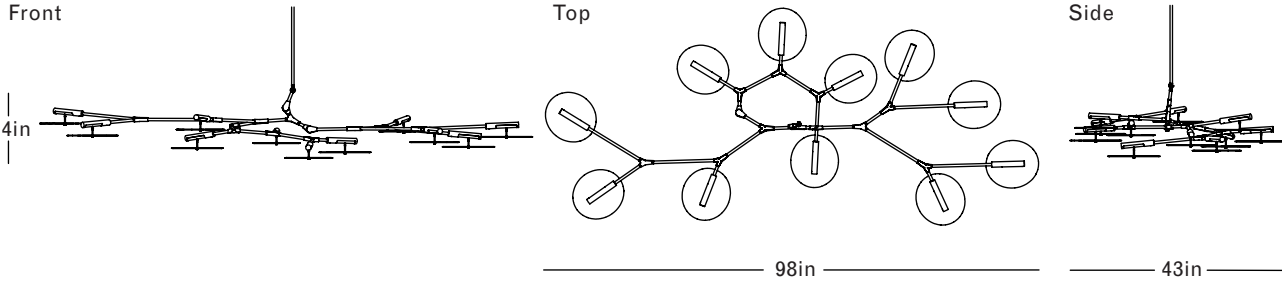

ROOM

WWW.ROOMONLINE.COM

BD.11.01

14" H X 98" W X 43" D

MACHINED BRASS WITH 10.5"-11.5" HANDMADE UNGLAZED TRANSLUCENT PORCELAIN SHADES

AVAILABLE IN MULTIPLE FINISHES

NO. LI232

Finish Palette

Specifications

DIMENSIONS

Height: 14in / 36cm
 Width: 98in / 250cm
 Depth: 43in / 109cm
 Minimum Drop: 18in / 45cm
 Weight: 33lb / 15kg

SUSPENSION

Ships with 36in or 72in stem, can be cut to length on site

CANOPY

Ø5in x H1.5in

MATERIALS

Machined brass, unglazed porcelain

BULBS

24v / 2w / 2700k / dimmable integrated LED*, transformer provided
 Maximum Fixture Wattage: 22w

UL, cUL (120V) Certified

Inspiration

Branching Disc was a natural evolution of Branching Bubble, and an exercise in new ways of spreading light throughout a room. Reminiscent of Lindsey's ongoing exploration of sculptural mobiles, Branching Disc's metal armature suspends wafer-thin slices of porcelain that filter light like afternoon sun shining through a canopy of leaves, or lightweight metal dome shades, which reflect and refract light beautifully.