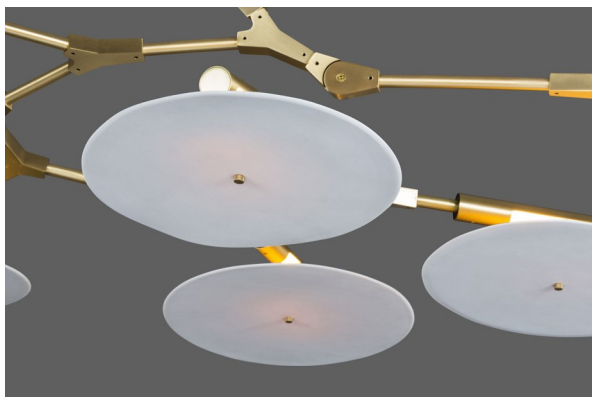

ROOM

WWW.ROOMONLINE.COM

BD.11.01

14" H X 98" W X 43" D

MACHINED BRASS WITH 10.5"-11.5" HANDMADE UNGLAZED TRANSLUCENT PORCELAIN SHADES

AVAILABLE IN MULTIPLE FINISHES

NO. LI232

Finish Palette

Specifications

DIMENSIONS

Height: 14in / 36cm
 Width: 98in / 250cm
 Depth: 43in / 109cm
 Minimum Drop: 18in / 45cm
 Weight: 33lb / 15kg

SUSPENSION

Ships with 36in or 72in stem, can be cut to length on site

CANOPY

Ø5in x H1.5in

MATERIALS

Machined brass, unglazed porcelain

BULBS

24v / 2w / 2700k / dimmable integrated LED*, transformer provided
 Maximum Fixture Wattage: 22w

UL, cUL (120V) Certified

Inspiration

Branching Disc was a natural evolution of Branching Bubble, and an exercise in new ways of spreading light throughout a room. Reminiscent of Lindsey's ongoing exploration of sculptural mobiles, Branching Disc's metal armature suspends wafer-thin slices of porcelain that filter light like afternoon sun shining through a canopy of leaves, or lightweight metal dome shades, which reflect and refract light beautifully.