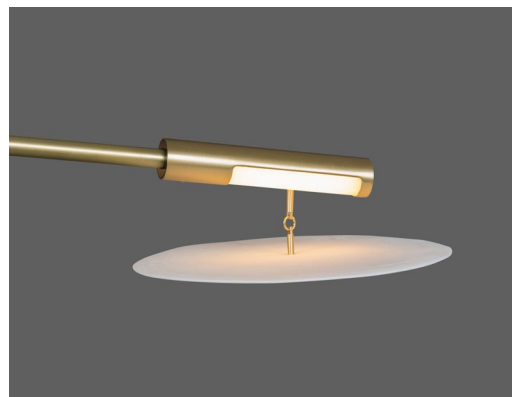

ROOM

WWW.ROOMONLINE.COM

BD.11.01

14" H X 98" W X 43" D

MACHINED BRASS WITH 10.5"-11.5" HANDMADE UNGLAZED TRANSLUCENT PORCELAIN SHADES

AVAILABLE IN MULTIPLE FINISHES

NO. LI232

Finish Palette

Specifications

DIMENSIONS

Height: 14in / 36cm
 Width: 98in / 250cm
 Depth: 43in / 109cm
 Minimum Drop: 18in / 45cm
 Weight: 33lb / 15kg

SUSPENSION

Ships with 36in or 72in stem, can be cut to length on site

CANOPY

Ø5in x H1.5in

MATERIALS

Machined brass, unglazed porcelain

BULBS

24v / 2w / 2700k / dimmable integrated LED*, transformer provided
 Maximum Fixture Wattage: 22w

UL, cUL (120V) Certified

Inspiration

Branching Disc was a natural evolution of Branching Bubble, and an exercise in new ways of spreading light throughout a room. Reminiscent of Lindsey's ongoing exploration of sculptural mobiles, Branching Disc's metal armature suspends wafer-thin slices of porcelain that filter light like afternoon sun shining through a canopy of leaves, or lightweight metal dome shades, which reflect and refract light beautifully.